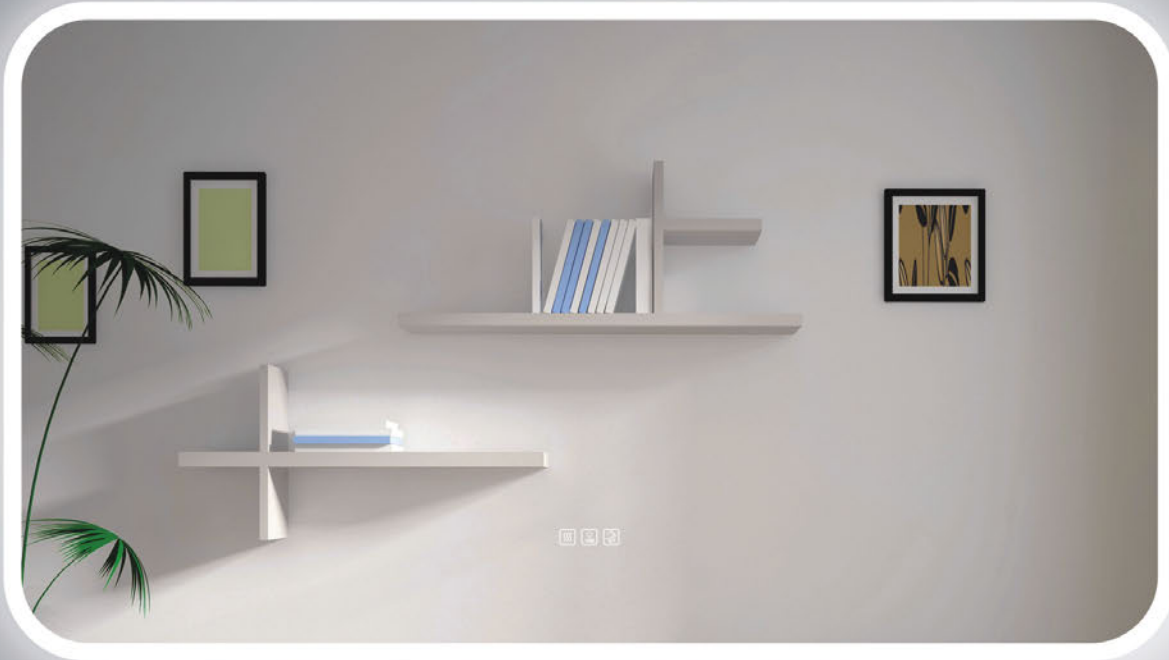

LED-MaricelZ-24"
LED-MaricelZ-30"

LED-MaricelZ-48"

LED-MaricelZ-36"

LED-MaricelZ-56"

LED-MaricelZ-56"

FEATURES

Touch Sensor

Warm White 3000K
Cool White 4000K
Cool Daylight 6000K
Shift freely from 3000k-4000k-6000k

Dimmable Warm / Cool
Brightness Adjustable

Brightness Memory

Defogger

Protected against solid objects over 1mm
Protected against water splashed
UL & CUL Certificates

Defogger

Energy Saving Approx 120,000 Hours Lifetime

Safety PVC Film Preventing Glasses Falling

ADDITIONAL FEATURES

- Copper Free Mirror
- Hang Horizontally / Easy Installation
- 110V Wiring
- Energy Saving Approx 120,000 Hours Lifetime
- LED Color 3 in 1 : Warm White 3000K
Color White 4000K
Color Daylight 6000K
- CRI >90: Show True/ Natural color in front of the mirror.
- 3 Year Limited Warranty on Electronic Components.
Excluded glass / mirror , Damage incurred During installation , labor & Shipping fee.