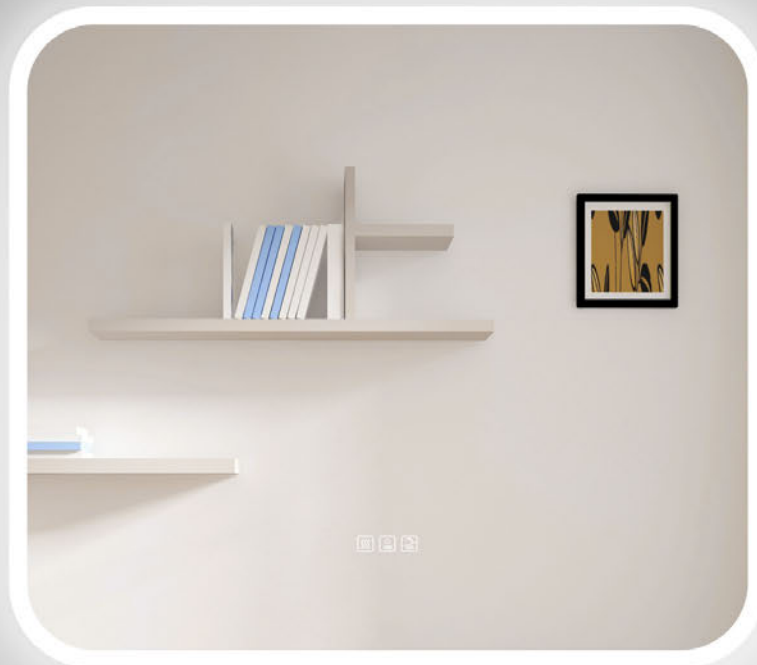

LED-MaricelZ-24"
LED-MaricelZ-30"

LED-MaricelZ-48"

LED-MaricelZ-36"

LED-MaricelZ-56"

LED-MaricelZ-56"

FEATURES

Touch Sensor

Warm White 3000K
Cool White 4000K
Cool Daylight 6000K
Shift freely from 3000k-4000k-6000k

Safety PVC Film Preventing Glasses Falling

ADDITIONAL FEATURES

- Copper Free Mirror
- Hang Horizontally / Easy Installation
- 110V Wiring
- Energy Saving Approx 120,000 Hours Lifetime
- LED Color 3 in 1 : Warm White 3000K
Color White 4000K
Color Daylight 6000K
- CRI >90: Show True/ Natural color in front of the mirror.
- 3 Year Limited Warranty on Electronic Components.
Excluded glass / mirror , Damage incurred During installation , labor & Shipping fee.