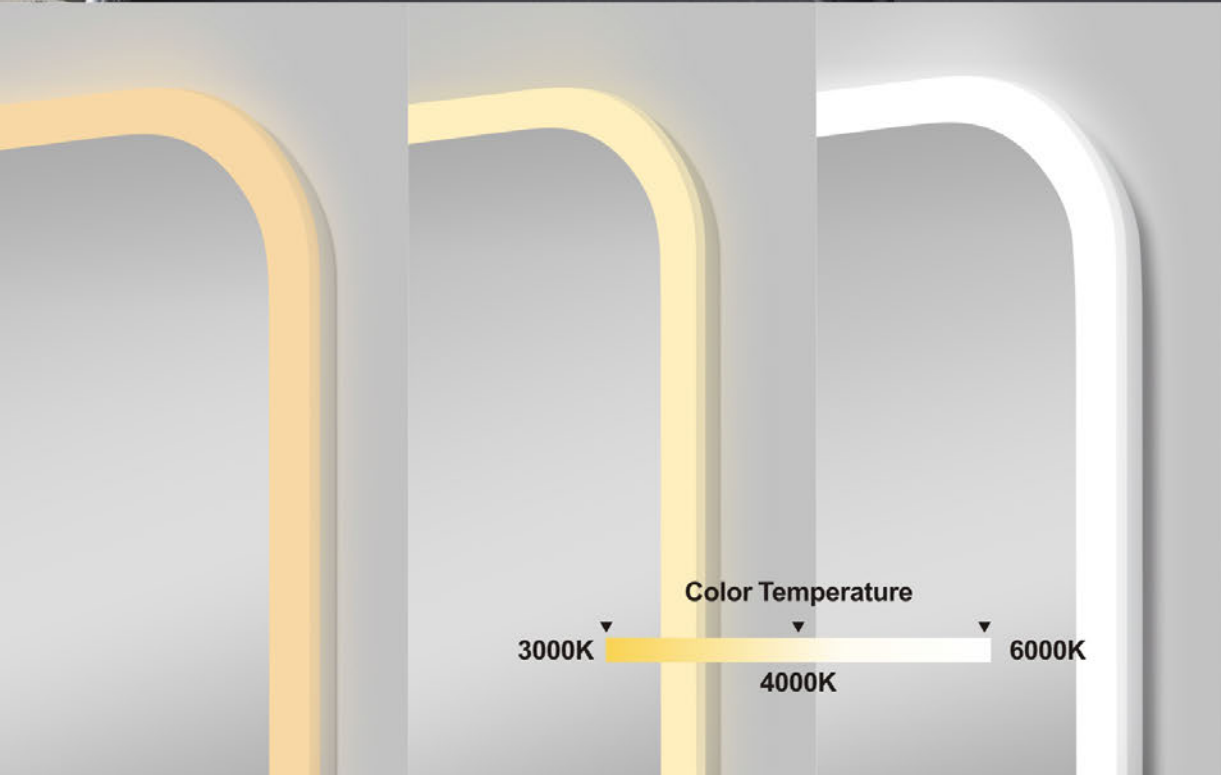

LED-MaricelZ-24"
LED-MaricelZ-30"

LED-MaricelZ-48"

LED-MaricelZ-36"

LED-MaricelZ-56"

LED-MaricelZ-56"

FEATURES

Touch Sensor

Warm White 3000K
Cool White 4000K
Cool Daylight 6000K
Shift freely from 3000k-4000k-6000k

Dimmable Warm / Cool
Brightness Adjustable

Brightness Memory

Defogger

Protected against solid objects over 1mm
Protected against water splashed
UL & CUL Certificates

Defogger

Energy Saving Approx 120,000 Hours Lifetime

Safety PVC Film Preventing Glasses Falling

ADDITIONAL FEATURES

- Copper Free Mirror
- Hang Horizontally / Easy Installation
- 110V Wiring
- Energy Saving Approx 120,000 Hours Lifetime
- LED Color 3 in 1 : Warm White 3000K
Color White 4000K
Color Daylight 6000K
- CRI >90: Show True/ Natural color in front of the mirror.
- 3 Year Limited Warranty on Electronic Components.
Excluded glass / mirror , Damage incurred During installation , labor & Shipping fee.

LED-MaricelZ

MODEL #	SIZE	ACRYLIC EDGE	MATERIALS	MSRP
LED-MaricelZ-24"	24"Wx31.5"H	Yes	Glass/Aluminum	\$500
LED-MaricelZ-30"	30"Wx31.5"H	Yes	Glass/Aluminum	\$550
LED-MaricelZ-36"	36"Wx31.5"H	Yes	Glass/Aluminum	\$600
LED-MaricelZ-48"	48"Wx31.5"H	Yes	Glass/Aluminum	\$700
LED-MaricelZ-56"	56"Wx31.5"H	Yes	Glass/Aluminum	\$750