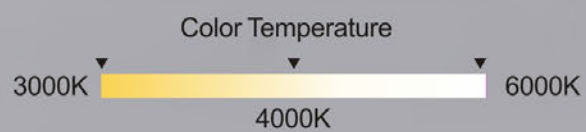

6000K

LED-KennyH-56"

LED-KennyH-56"

FEATURES

Touch Sensor

Warm White 3000K
Cool White 4000K
Cool Daylight 6000K
Shift freely from 3000k-4000k-6000k

Dimmable Warm / Cool
Brightness Adjustable

Brightness Memory

Defogger

Protected against solid objects over 1mm
Protected against water splashed
UL & CUL Certificates

Circle Magnification X3

Defogger

Energy Saving Approx 120,000 Hours Lifetime

ADDITIONAL FEATURES

- Circle Magnification X3
- Copper Free Mirror
- Hang Horizontally / Easy Installation
- 110V Wiring
- Energy Saving Approx 120,000 Hours Lifetime
- LED Color 3 in 1 : Warm White 3000K
Color White 4000K
Color Daylight 6000K
- CRI >90 : Show True/ Natural color in front of the mirror.