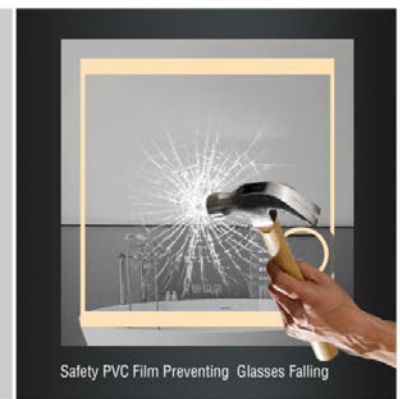

Defogger

Protected against solid objects over 1mm
Protected against water splashed
UL & CUL Certificates

Circle Magnification X3

Defogger

Energy Saving Approx 120,000 Hours Lifetime

ADDITIONAL FEATURES

- Circle Magnification X3
- Copper Free Mirror
- Hang Horizontally / Easy Installation
- 110V Wiring
- Energy Saving Approx 120,000 Hours Lifetime
- LED Color 3 in 1 : Warm White 3000K
Color White 4000K
Color Daylight 6000K
- CRI >90 : Show True/ Natural color in front of the mirror.

Safety PVC Film Preventing Glasses Falling

- 3 Year Limited Warranty on Electronic Components.
Excluded glass / mirror , Damage incurred During installation , labor & Shipping fee.

LED-KennyH

MODEL #	SIZE	MAGNIFYING	MATERIALS	MSRP
LED-KennyH-24"	24" W x 31.5" H	1 MAG	Glass/Aluminum	\$475
LED-KennyH-30"	30" W x 31.5" H	1 MAG	Glass/Aluminum	\$525
LED-KennyH-36"	36" W x 31.5" H	1 MAG	Glass/Aluminum	\$550
LED-KennyH-48"	48" W x 31.5" H	1 MAG	Glass/Aluminum	\$670
LED-KennyH-56"	56" W x 31.5" H	2 MAG	Glass/Aluminum	\$850