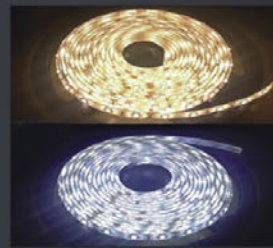

Defogger

Protected against solid objects over 1mm
Protected against water splashed
UL & CUL Certificates

Circle Magnification X3

Defogger

Energy Saving Approx 120,000 Hours Lifetime

ADDITIONAL FEATURES

- Circle Magnification X3
- Copper Free Mirror
- Hang Horizontally / Easy Installation
- 110V Wiring
- Energy Saving Approx 120,000 Hours Lifetime
- LED Color 3 in 1 : Warm White 3000K
Color White 4000K
Color Daylight 6000K
- CRI >90 : Show True/ Natural color in front of the mirror.