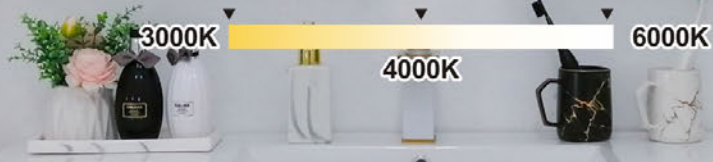

Color Temperature