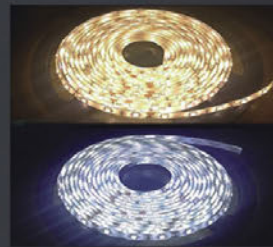

Protected against solid objects over 1mm
Protected against water splashed
UL & CUL Certificates

Circle Magnification X3

Defogger

Energy Saving Approx 120,000 Hours Lifetime

ADDITIONAL FEATURES

- Copper Free Mirror
 - **blum** Soft-closing Hinges
 - Spacious Storage Design
 - Circle Magnifying
 - Full-Overly mirrored doors
 - 108-degree opening for easy access
 - Hang Horizontally / Easy Installation
 - 110V Wiring
 - Ip44 rated Anodized Aluminum Frame
 - Mirrors on both sides of the door.
 - Energy Saving Approx 120,000 Hours Lifetime
 - LED Color 3 in 1 : Warm White 3000K
Color White 4000K
Color Daylight 6000K
 - CRI >90: Show True/ Natural color in front of the mirror.
 - 3 Year Limited Warranty on Electronic Components.
- Excluded glass / mirror , Damage incurred During installation , labor & Shipping fee.