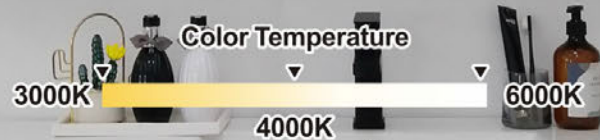

Led-Alicia-MC24 Left Hinge

Led-Alicia-MC24 Right Hinge

Color Temperature

3000K

4000K

6000K

Led-Alicia-MC30

Color Temperature
3000K 4000K 6000K

P19.1

Led-Alicia-MC24

Led-Alicia-MC30
Led-Alicia-MC36

FEATURES

Touch Sensor

Color Temperature
3000K-6000K
Warm White 3000K
Cool White 4000K
Cool Daylight 6000K
Shift freely from 3000k-4000k-6000k

Dimmable Warm / Cool
Brightness Adjustable

Brightness Memory

Defogger

Protected against solid objects over 1mm
Protected against water splashed
UL & CUL Certificates

Circle Magnification X3

Defogger

ADDITIONAL FEATURES

- Copper Free Mirror
- **blum** Soft-closing Hinges
- Spacious Storage Design
- Circle Magnifying
- Full-Overly mirrored doors
- 108-degree opening for easy access
- Hang Horizontally / Easy Installation
- 110V Wiring
- USB outlet
- Ip44 rated Anodized Aluminum Frame
- Inside LED Light with door switch sensor.
- Mirrors on both sides of the door.
- Energy Saving Approx 120,000 Hours Lifetime
- LED Color 3 in 1 : Warm White 3000K
Color White 4000K
Color Daylight 6000K
- CRI >90: Show True/ Natural color in front of the mirror.
- 3 Year Limited Warranty on Electronic Components.
Excluded glass / mirror , Damage incurred During installation , labor & Shipping fee.