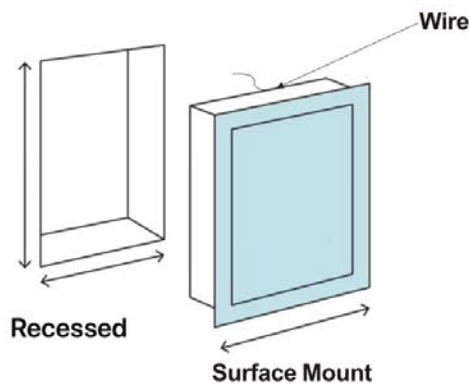

Brightness Memory

Defogger

Protected against solid objects over 1mm
Protected against water splashed
UL & CUL Certificates

Circle Magnification X3

Defogger

ADDITIONAL FEATURES

- Copper Free Mirror
- **blum** Soft-closing Hinges
- Spacious Storage Design
- Circle Magnifying
- Full-Overly mirrored doors
- 108-degree opening for easy access
- Hang Horizontally / Easy Installation
- 110V Wiring
- USB outlet
- Ip44 rated Anodized Aluminum Frame
- Inside LED Light with door switch sensor.
- Mirrors on both sides of the door.
- Energy Saving Approx 120,000 Hours Lifetime
- LED Color 3 in 1 : Warm White 3000K
Color White 4000K
Color Daylight 6000K
- CRI >90: Show True/ Natural color in front of the mirror.
- 3 Year Limited Warranty on Electronic Components.
Excluded glass / mirror , Damage incurred During installation , labor & Shipping fee.

LED Alicia Medicine Cabinet

| MODEL # | Door | Surface Mount Size | RECESSED SIZE | MATERIALS | MSRP |
|------------------------------|---------|----------------------|----------------------------------|----------------|--------|
| LED-Alicia-MC24" Left Hinge | 1 Door | 24" W x 32" H x 5" D | 23-1/2" W x 31-1/2" H x 3-3/4" D | Glass/Aluminum | \$1160 |
| LED-Alicia-MC24" Right Hinge | 1 Door | 24" W x 32" H x 5" D | 23-1/2" W x 31-1/2" H x 3-3/4" D | Glass/Aluminum | \$1200 |
| LED-Alicia-MC24" | 2 Doors | 24" W x 32" H x 5" D | 23-1/2" W x 31-1/2" H x 3-3/4" D | Glass/Aluminum | \$1160 |
| LED-Alicia-MC30" | 2 Doors | 30" W x 32" H x 5" D | 29-1/2" W x 31-1/2" H x 3-3/4" D | Glass/Aluminum | \$1280 |
| LED-Alicia-MC36" | 2 Doors | 36" W x 32" H x 5" D | 35-1/2" W x 31-1/2" H x 3-3/4" D | Glass/Aluminum | \$1450 |