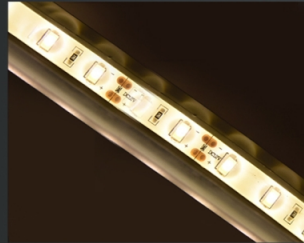

Defogger/ Dimmable/ Brightness/3X color/ Memory

Classic LED
20" 24" 30" 36" 48" 56"

Led Mirror

Color Temperature

3000K

4000K

6000K

A15
P21.0

FEATURES

Touch Sensor

Warm White 3000K
Cool White 4000K
Cool Daylight 6000K
Shift freely from 3000k-4000k-6000k

Dimmable Warm / Cool
Brightness Adjustable

Brightness Memory

Defogger

Protected against solid objects over 1mm
Protected against water splashed
UL & CUL Certificates

Defogger

Safety PVC Film Preventing Glasses Falling

Energy Saving Approx 120,000 Hours Lifetime

ADDITIONAL FEATURES

- Copper Free Mirror
 - Hang Horizontally / Easy Installation
 - 110V Wiring
 - Energy Saving Approx 120,000 Hours Lifetime
 - LED Color 3 in 1: Warm White 3000K
Color White 4000K
Color Daylight 6000K
 - CRI >90: Show True/ Natural color in front of the mirror.
 - 3 Year Limited Warranty on Electronic Components.
- Excluded glass / mirror , Damage incurred During installation , labor & Shipping fee.

LED MIRROR

MODEL #	SIZE	MATERIALS	MSRP
LED-0051-20	20"Wx31.5"H	Glass/Aluminum	\$400
LED-0051-24	24"Wx31.5"H	Glass/Aluminum	\$435
LED-0051-30	30"Wx31.5"H	Glass/Aluminum	\$480
LED-0051-36	36"Wx31.5"H	Glass/Aluminum	\$520
LED-0051-48	48"Wx31.5"H	Glass/Aluminum	\$625
LED-0051-56	56"Wx31.5"H	Glass/Aluminum	\$675