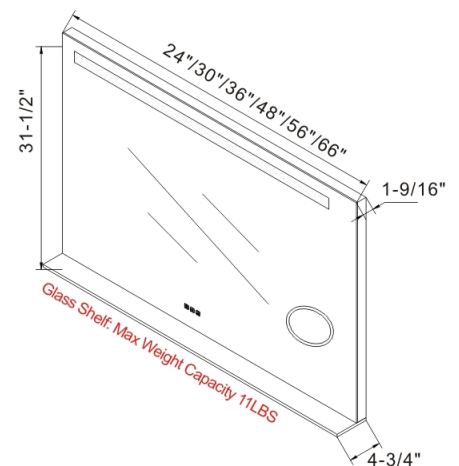

Circle Magnification X3

Defogger

Energy Saving Approx 120,000 Hours Lifetime

Safety PVC Film Preventing Glasses Falling

ADDITIONAL FEATURES

- Circle Magnification X3
- Copper Free Mirror
- Hang Horizontally / Easy Installation
- 110V Wiring
- Energy Saving Approx 120,000 Hours Lifetime
- LED Color 3 in 1: Warm White 3000K
Color White 4000K
Color Daylight 6000K
- CRI >90 : Show True/ Natural color in front of the mirror.
- 3 Year Limited Warranty on Electronic Components.
Excluded glass / mirror , Damage incurred During installation , labor & Shipping fee.

LUXURY LED MIRROR

MODEL #	SIZE	MATERIALS	LUMENS	MSRP
LED-0041-24MAG	24"Wx31.5"H	Glass/Aluminum	1150 lm	\$500
LED-0041-30MAG	30"Wx31.5"H	Glass/Aluminum	1250 lm	\$550
LED-0041-36MAG	36"Wx31.5"H	Glass/Aluminum	1350 lm	\$600
LED-0041-48MAG	48"Wx31.5"H	Glass/Aluminum	1450 lm	\$700
LED-0041-56MAG	56"Wx31.5"H	Glass/Aluminum	1550 lm	\$750
LED-0041-66MAG	66"Wx31.5"H	Glass/Aluminum	1650 lm	\$800