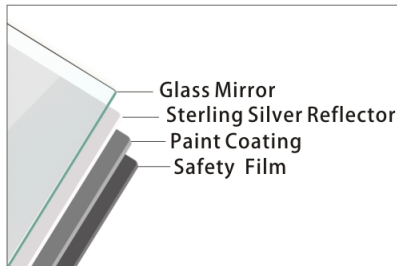

FEATURES

Touch Sensor

Warm White 3000K
Cool White 4000K
Cool Daylight 6000K
Shift freely from 3000k-4000k-6000k

Dimmable Warm / Cool
Brightness Adjustable

Brightness Memory

Defogger

Protected against solid objects over 1mm
Protected against water splashed
UL & CUL Certificates

Circle Magnification X3

Defogger

Energy Saving Approx 120,000 Hours Lifetime

Safety PVC Film Preventing Glasses Falling

ADDITIONAL FEATURES

- Circle Magnification X3
- Copper Free Mirror
- Hang Horizontally / Easy Installation
- 110V Wiring
- Energy Saving Approx 120,000 Hours Lifetime
- LED Color 3 in 1: Warm White 3000K
Color White 4000K
Color Daylight 6000K
- CRI >90 : Show True/ Natural color in front of the mirror.
- 3 Year Limited Warranty on Electronic Components.
Excluded glass / mirror , Damage incurred During installation , labor & Shipping fee.