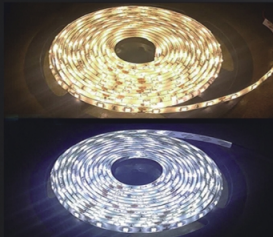

FEATURES

Touch Sensor

Warm White 3000K
Cool White 4000K
Cool Daylight 6000K
Shift freely from 3000k-4000k-6000k

Dimmable Warm / Cool
Brightness Adjustable

Brightness Memory

Defogger

Protected against solid objects over 1mm
Protected against water splashed
UL & CUL Certificates

Circle Magnification X3

Defogger

Energy Saving Approx 120,000 Hours Lifetime

Safety PVC Film Preventing Glasses Falling

ADDITIONAL FEATURES

- Circle Magnification X3
- Copper Free Mirror
- Hang Horizontally / Easy Installation
- 110V Wiring
- Energy Saving Approx 120,000 Hours Lifetime
- LED Color 3 in 1: Warm White 3000K
Color White 4000K
Color Daylight 6000K
- CRI >90 : Show True/ Natural color in front of the mirror.
- 3 Year Limited Warranty on Electronic Components.
Excluded glass / mirror , Damage incurred During installation , labor & Shipping fee.

LUXURY LED MIRROR

MODEL #	SIZE	MATERIALS	LUMENS	MSRP
LED-0041-24MAG	24"Wx31.5"H	Glass/Aluminum	1150 lm	\$500
LED-0041-30MAG	30"Wx31.5"H	Glass/Aluminum	1250 lm	\$550
LED-0041-36MAG	36"Wx31.5"H	Glass/Aluminum	1350 lm	\$600
LED-0041-48MAG	48"Wx31.5"H	Glass/Aluminum	1450 lm	\$700
LED-0041-56MAG	56"Wx31.5"H	Glass/Aluminum	1550 lm	\$750
LED-0041-66MAG	66"Wx31.5"H	Glass/Aluminum	1650 lm	\$800