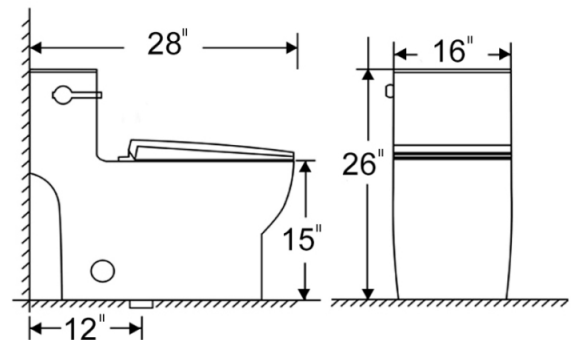

Saves up to \$99/year on water bill

Chromium plating on the right side of a wrench Inlet valve Single row drain valve Urea formaldehyde toilet cover

Specification

- Vitreous china
- High efficiency (1.28gpf)
- R&T cUPC certificated water flush valve
- Dual Flush
- Slow down seat cover
- 100% factory flush tested
- Nice glazed surface inhibits the growth of stain-and odor-causing bacteria, mold, and mildew on the surface