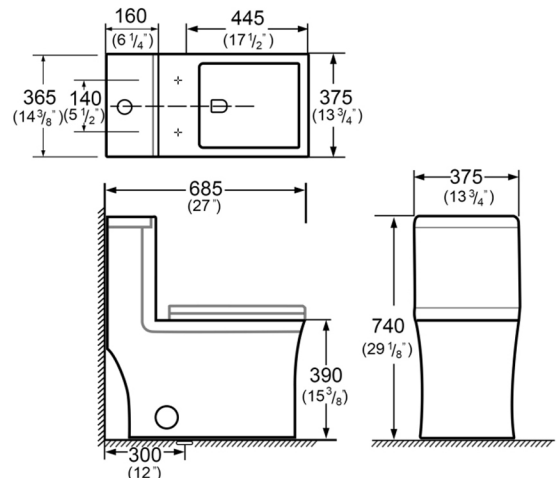

10 Year Limited Warranty on Chinaware.
5 Year Limited Warranty on all mechanical parts.
1 Year Limited Warranty on toilet seat.

Warranty Excluded damages incurred during installation, in-tank cleaners, Labor and shipping fee.