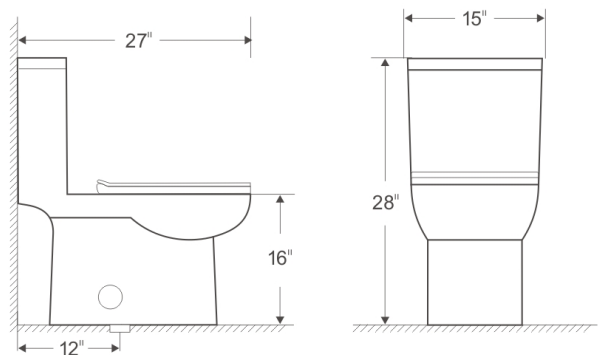

Saves up to \$99/year on water bill

Top Button Inlet valve Single row drain valve Urea formaldehyde toilet cover

· Trap Seal Depth and all Dimensions
· cUPC certification from IAPMO

Specification

- Vitreous china
- High efficiency (1.28gpf)
- R&T cUPC certificated water flush valve
- Slow down seat cover
- 100% factory flush tested
- Nice glazed surface inhibits the growth of stain-and odor-causing bacteria, mold, and mildew on the surface