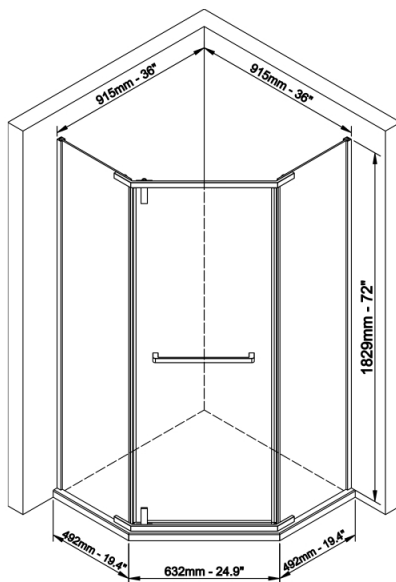

## FEATURE HIGHLIGHTS

**Premium 3/8 ". (10 mm) thick certified SGCC ANSI CFR / CAN / CGSB Clear Tempered Glass**

**304 solid stainless steel hardware**

**Hardware finish: Available in Chrome**

Important! all measurements should be taken only AFTER walls are finished (tile, back walls, etc.)

### Additional Features

Model#	Size	Color	Glass Thickness	MSRP	Entrance Opening
G06-3672C	36" Width x 36" Width x 72"Height	Chrome	(3/8") 10MM	\$1000	23"

Saddle Base is Free when Purchase Corner shower Door.

Model#	Size	Color	Material	MSRP
G06 Saddle Base	36" Width x 4"Height	Black	PVC	\$0