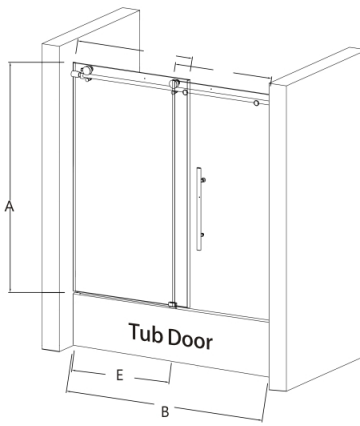

Joseph BR01 Single Sliding Frameless Door

CONFIGURATION

CONFIG.2

**Attention: During installation Sliding Door stay inside, Fixed Door stay outside.
Door can be Left or Right Installation**

With KlearTeck Glass Treatment	Without KlearTeck
iStyle KlearTeck Glass Treatment • Resistant Glass Coating • Repels Water Marks • Easy to Maintain & Clean Looking