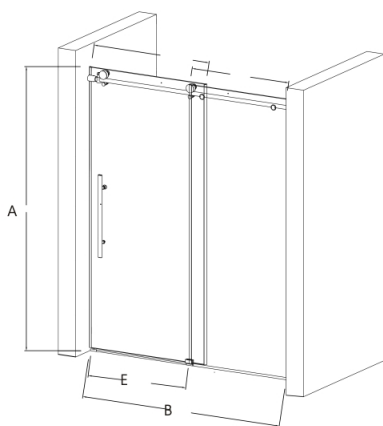

Joseph BR01 Single Sliding Frameless Door

CONFIGURATION

CONFIG.1

**Attention: During installation Sliding Door stay inside, Fixed Door stay outside.
Door can be Left or Right Installation**

With KlearTeck Glass Treatment	Without KlearTeck
iStyle KlearTeck Glass Treatment • Resistant Glass Coating • Repels Water Marks • Easy to Maintain & Clean Looking