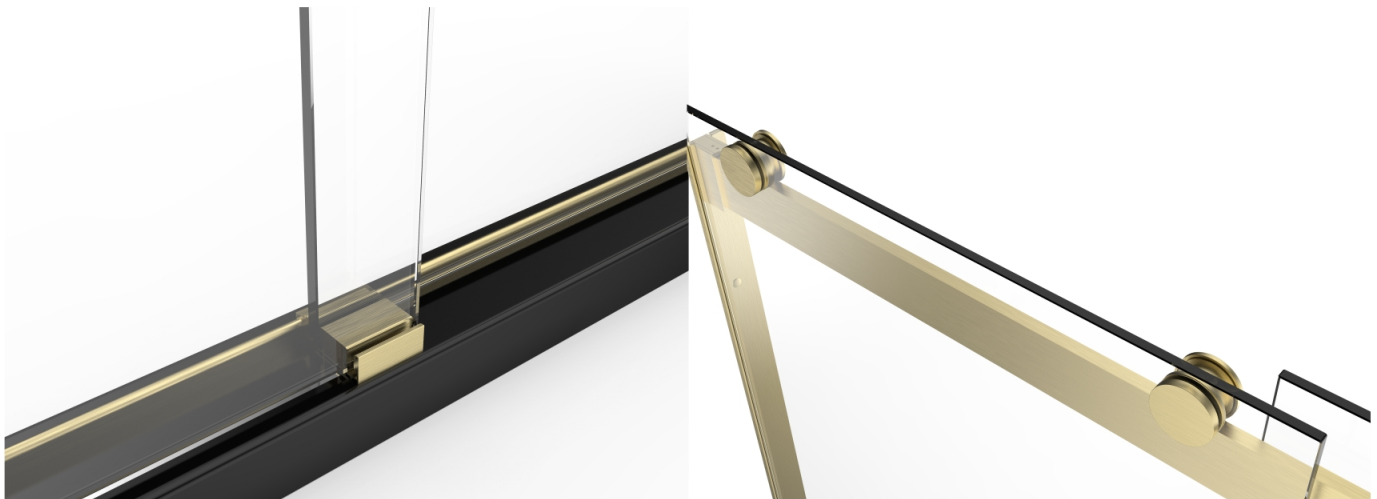

Brushed Gold

Ayden Frameless Bypass Sliding Door

Frame Type	Door Opening	/	Glass Thickness	Hardware Finish	Hardware Materials
Frameless	Bypassing Sliding (Both Door)	/	(3/8") 10MM	Chrome / Brushed Nickel	304 Stainless Steel

Certified Glass	iStyle Exclusive KlearTeck	Regular Maintenance	Threshold	Adjustment Width	Warranty
Certified SGCC/ANSI/CAN /CGSB/CFR Tempered Clear Safety Glass	Resistant Glass Coating / Repels Water Mark / Leaves NO Water Mark / Clean Looking	Non-abusive chemical, Spray with vinegar + water, Rinse off with clean water. Dry with Squeegee.	Minimum 3" Threshold Depth (Saddle) for proper installation	Stainless Steel Top Guide Trimmed up to 5"	10 Years Limited Warranty. See details on bottom.

Ayden Bypass Sliding Door

Configuration

Additional Features

Bypassing Sliding Door

Chrome Model#	B (Width) x A (Height)	Color	Glass Thickness	MSRP	E: Entrance Opening
AYDEN-4876C	44"-48" Width x 76" Height	Chrome	(3/8")10MM	\$950	E: 17"-21"
AYDEN-5476C	49"-54" Width x 76" Height	Chrome	(3/8")10MM	\$1000	E: 19"-24"
AYDEN-6076C	55"-60" Width x 76" Height	Chrome	(3/8")10MM	\$1000	E: 22"-27"
Tub Door AYDEN-6066C	55"-66" Width x 60" Height	Chrome	(3/8")10MM	\$950	E: 22"-27"