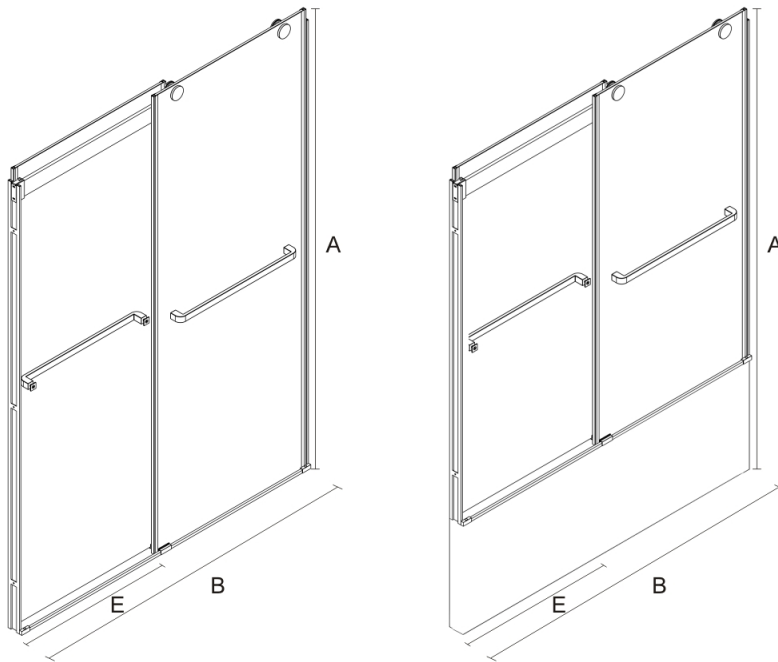

Ayden Bypass Sliding Door

Configuration