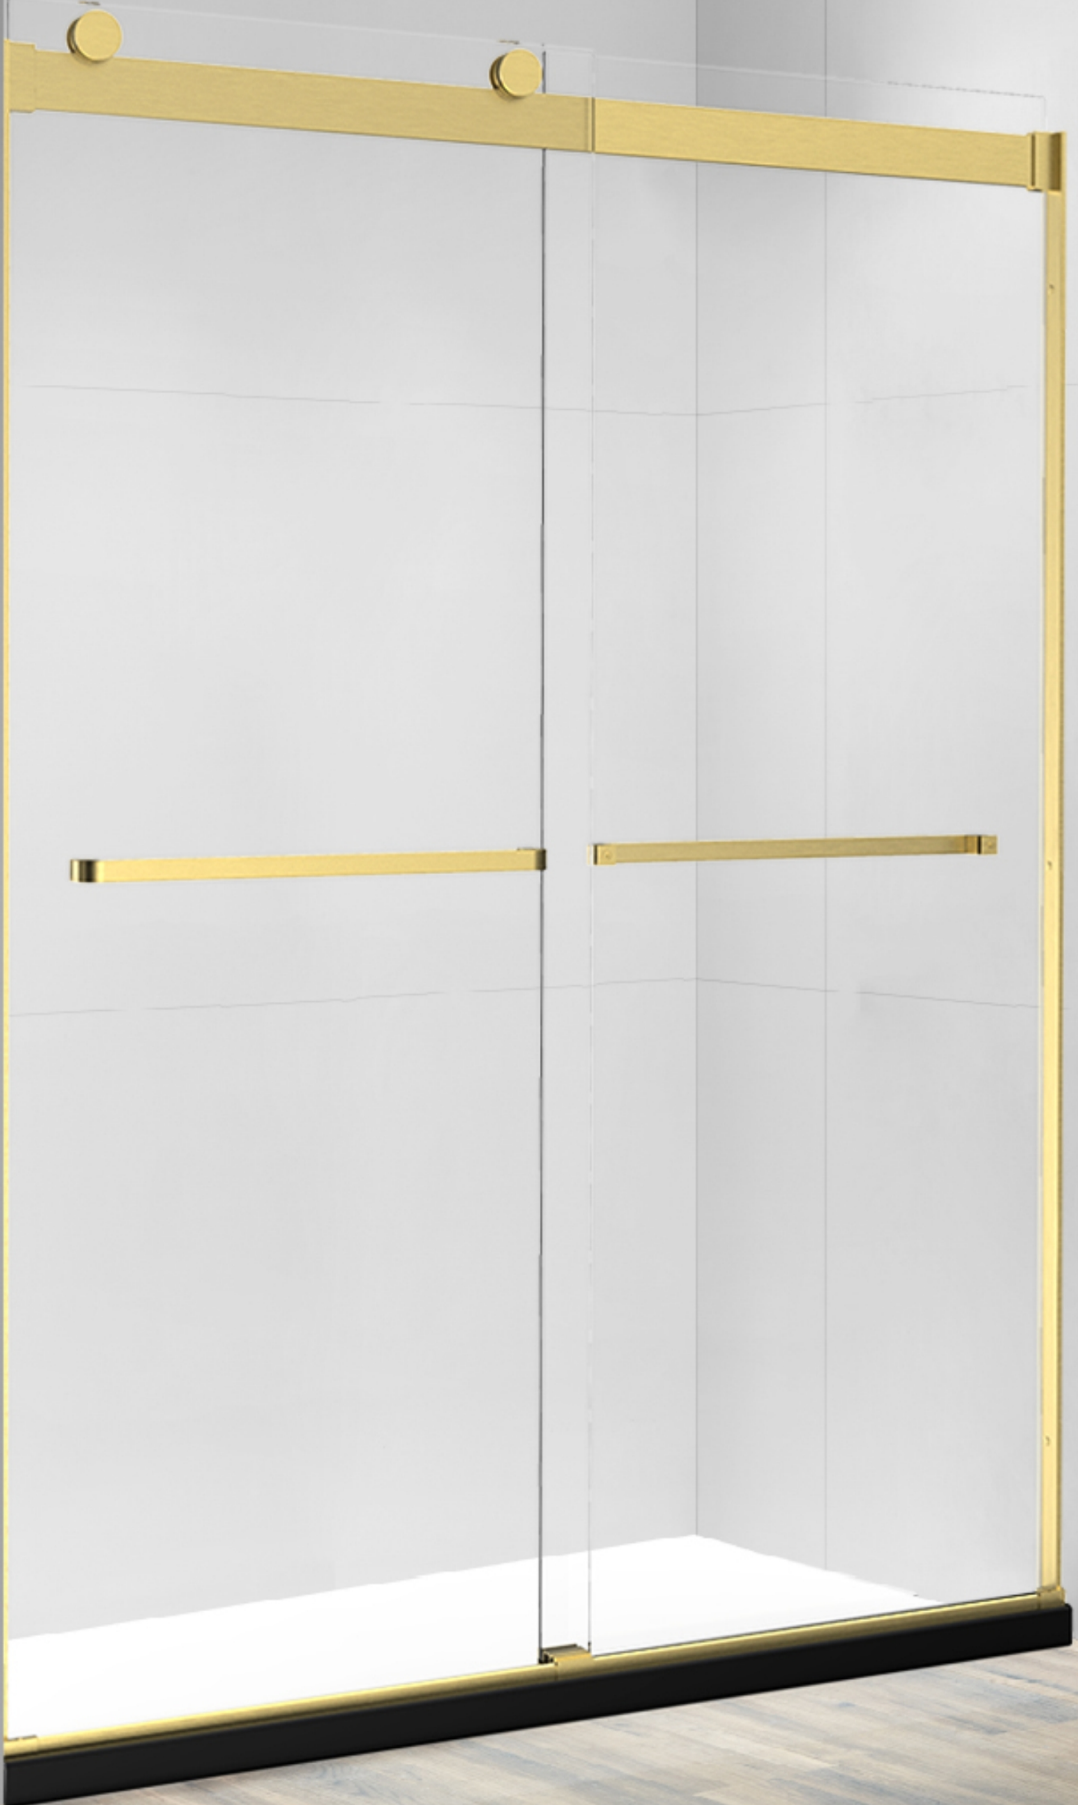

Chrome

Brushed Nickel

Matte Black

Brushed Gold

Chrome

Brushed Nickel

Matte Black

Brushed Gold

Chrome

Brushed Nickel

Matte Black

Brushed Gold

Ayden Frameless Bypass

Chrome

Brushed Nickel

Matte Black

Brushed Gold

Ayden Frameless Bypass Sliding Door

Frame Type	Door Opening	/	Glass Thickness	Hardware Finish	Hardware Materials
Frameless	Bypassing Sliding (Both Door)	/	(3/8") 10MM	Chrome / Brushed Nickel	304 Stainless Steel

Brushed Nickel Model#	B (Width) x A (Height)	Color	Glass Thickness	MSRP	E: Entrance Opening
AYDEN-4876NN	44"-48" Width x 76" Height	Brushed Nickel	(3/8")10MM	\$950	E: 17"-21"
AYDEN-5476NN	49"-54" Width x 76" Height	Brushed Nickel	(3/8")10MM	\$1000	E: 19"-24"
AYDEN-6076NN	55"-60" Width x 76" Height	Brushed Nickel	(3/8")10MM	\$1000	E: 22"-27"
Tub Door AYDEN-6066NN	55"-66" Width x 60" Height	Brushed Nickel	(3/8")10MM	\$950	E: 22"-27"