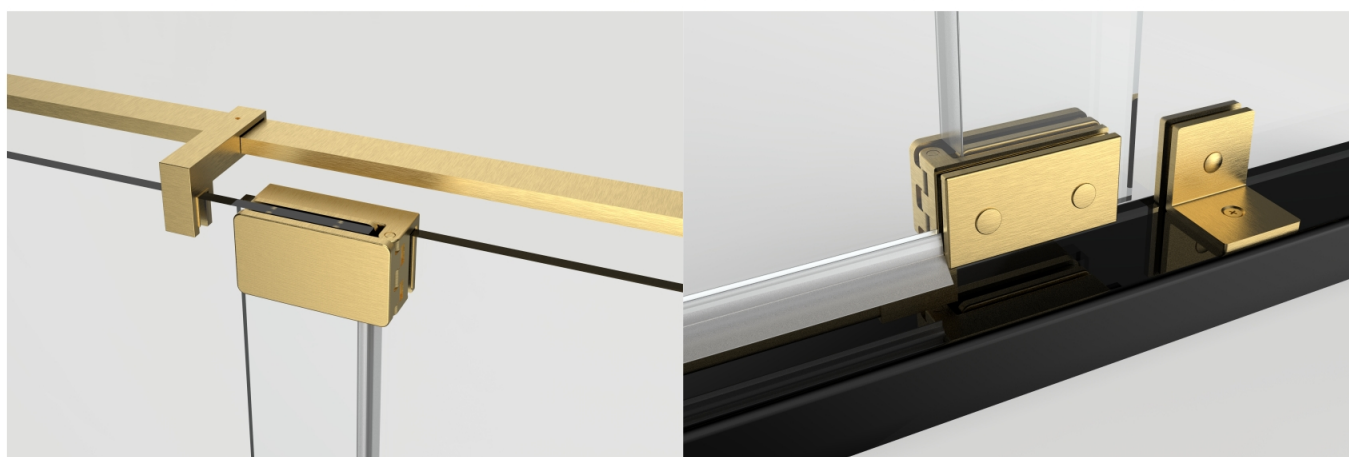

Configuration

**Attention: During installation Swing Door stay inside, Fixed Door stay outside.
Swing Door can be Left or Right Installation**

Measurement Chart

MODEL	Width	Heights	Fixed glass Size	Moving glass Size	Opening Size
	A	B	C	D	E
AH01-3276	28"-32"	76"	7-3/4"	26-3/4"	17-3/4"- 21-5/8"
AH01-3676	32"-36"	76"	9-3/4"	28-3/4"	19-5/8"- 23-5/8"
AH01-4076	36"-40"	76"	13-7/8"	28-3/4"	19-5/8"- 23-5/8"
AH01-4476	40"-44"	76"	15-1/4"	31-1/4"	22-1/4"- 26-1/8"
AH01-4876	44"-48"	76"	19-1/4"	31-1/4"	22-1/4"- 26-1/8"
AH01-5476	48"-54"	76"	25-1/4"	31-1/4"	22-1/4"- 26-1/8"
AH01-6076	54"-60"	76"	31-1/4"	31-1/4"	22-1/4"- 26-1/8"

Chrome	Model#	B (Width) x A (Height)	Color	Glass Thickness	MSRP	E: Entrance Opening
	AH01-3276C	28-32" Width x 76" Height	Chrome	Fixed 3/8" + Swing 5/16"	\$800	E: 17-3/4"- 21-5/8"
	AH01-3676C	32-36" Width x 76" Height	Chrome	Fixed 3/8" + Swing 5/16"	\$800	E: 19-5/8"- 23-5/8"
	AH01-4076C	36-40" Width x 76" Height	Chrome	Fixed 3/8" + Swing 5/16"	\$800	E: 19-5/8"- 23-5/8"
	AH01-4476C	40-44" Width x 76" Height	Chrome	Fixed 3/8" + Swing 5/16"	\$800	E: 22-1/4"- 26-1/8"
	AH01-4876C	44-48" Width x 76" Height	Chrome	Fixed 3/8" + Swing 5/16"	\$900	E: 22-1/4"- 26-1/8"
	AH01-5476C	48-54" Width x 76" Height	Chrome	Fixed 3/8" + Swing 5/16"	\$900	E: 22-1/4"- 26-1/8"
	AH01-6076C	55-60" Width x 76" Height	Chrome	Fixed 3/8" + Swing 5/16"	\$900	E: 22-1/4"- 26-1/8"