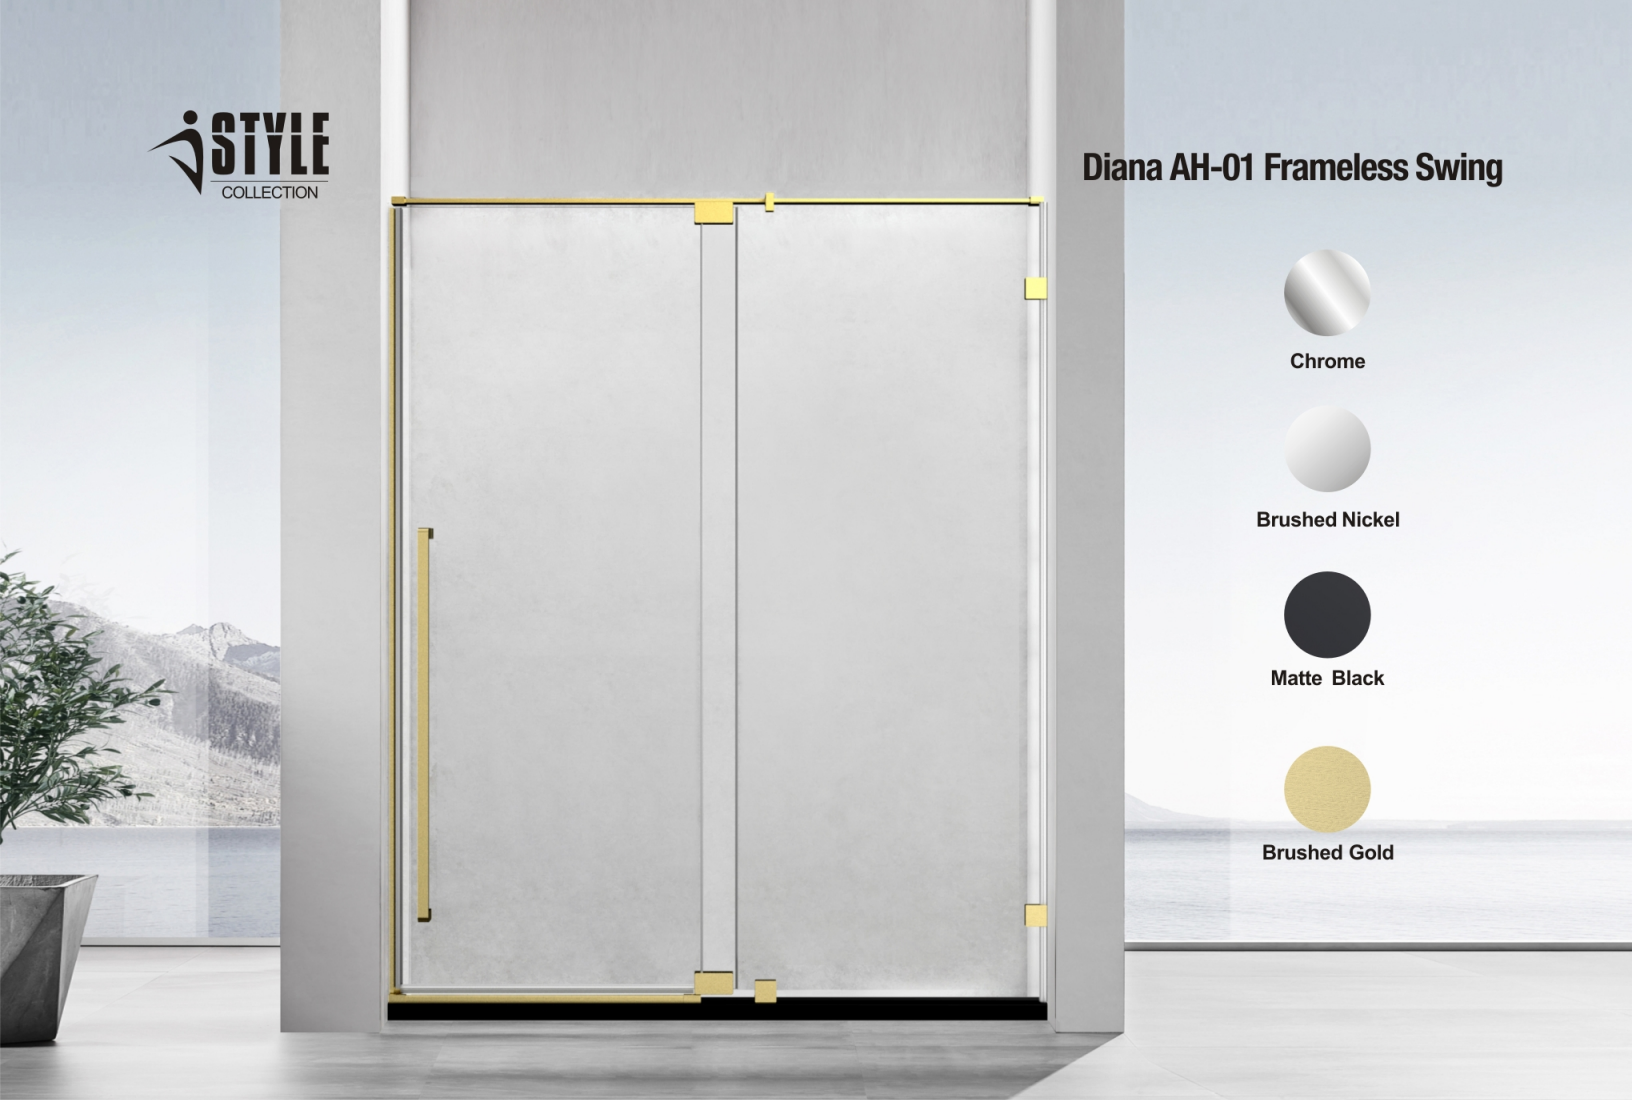

Diana AH-01 Frameless Swing

Chrome

Brushed Nickel

Matte Black

Brushed Gold

Diana AH-01 Frameless Swing

Chrome

Brushed Nickel

P11.3

Diana AH-01 Swing Frameless Door

Frame Type	Door Opening	Door Configuration	Glass Thickness	Hardware Finish	Hardware Materials
Frameless	Single Swing Door (Hinge)	Reversible (Swing Door can be Left or Right Installation)	Fixed Door 3/8" Swing Door 5/16"	Chrome Brushed Nickel Matte Black Brushed Gold	304 Stainless Steel
Certified Glass	iStyle Exclusive KlearTeck	Adjustment Width	Threshold	Regular Maintenance	Warranty
Certified SGCC/ANSI/CAN /CGSB/CFR Tempered Clear Safety Glass	Resistant Glass Coating / Repels Water Mark / Leaves NO Water Mark / Clean Looking	Stainless Steel Top Guide Trimmed up to 4"	Minimum 3" Threshold Depth (Saddle) for proper installation	Non-abusive chemical, Spray with vinegar + water, Rinse off with clean water. Dry with Squeegee.	10 Years Limited Warranty. See details on bottom.