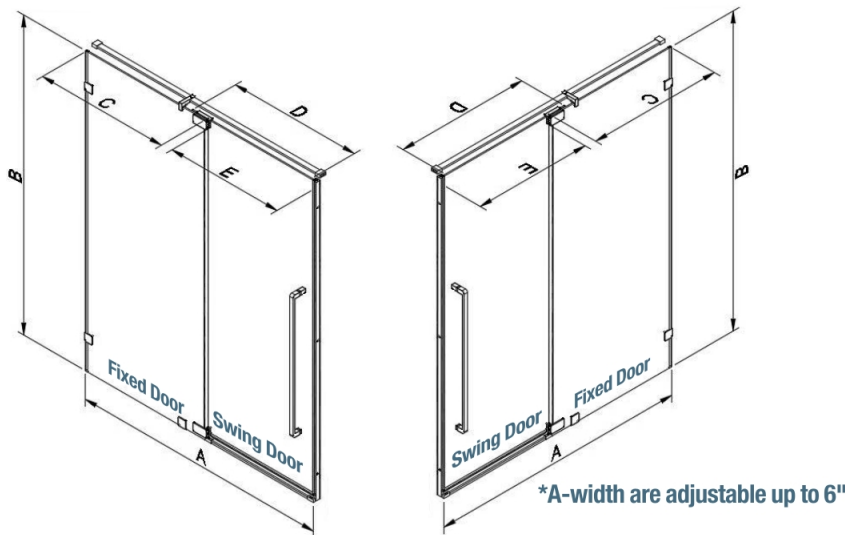

P11.3

Diana AH-01 Swing Frameless Door

Frame Type	Door Opening	Door Configuration	Glass Thickness	Hardware Finish	Hardware Materials
Frameless	Single Swing Door (Hinge)	Reversible (Swing Door can be Left or Right Installation)	Fixed Door 3/8" Swing Door 5/16"	Chrome Brushed Nickel Matte Black Brushed Gold	304 Stainless Steel
Certified Glass	iStyle Exclusive KlearTeck	Adjustment Width	Threshold	Regular Maintenance	Warranty
Certified SGCC/ANSI/CAN /CGSB/CFR Tempered Clear Safety Glass	Resistant Glass Coating / Repels Water Mark / Leaves NO Water Mark / Clean Looking	Stainless Steel Top Guide Trimmed up to 4"	Minimum 3" Threshold Depth (Saddle) for proper installation	Non-abusive chemical, Spray with vinegar + water, Rinse off with clean water. Dry with Squeegee.	10 Years Limited Warranty. See details on bottom.

Configuration

**Attention: During installation Swing Door stay inside, Fixed Door stay outside.
Swing Door can be Left or Right Installation**

Measurement Chart

MODEL	Width	Heights	Fixed glass Size	Moving glass Size	Opening Size
	A	B	C	D	E
AH01-3276	28"-32"	76"	7-3/4"	26-3/4"	17-3/4"- 21-5/8"
AH01-3676	32"-36"	76"	9-3/4"	28-3/4"	19-5/8"- 23-5/8"
AH01-4076	36"-40"	76"	13-7/8"	28-3/4"	19-5/8"- 23-5/8"
AH01-4476	40"-44"	76"	15-1/4"	31-1/4"	22-1/4"- 26-1/8"
AH01-4876	44"-48"	76"	19-1/4"	31-1/4"	22-1/4"- 26-1/8"
AH01-5476	48"-54"	76"	25-1/4"	31-1/4"	22-1/4"- 26-1/8"
AH01-6076	54"-60"	76"	31-1/4"	31-1/4"	22-1/4"- 26-1/8"