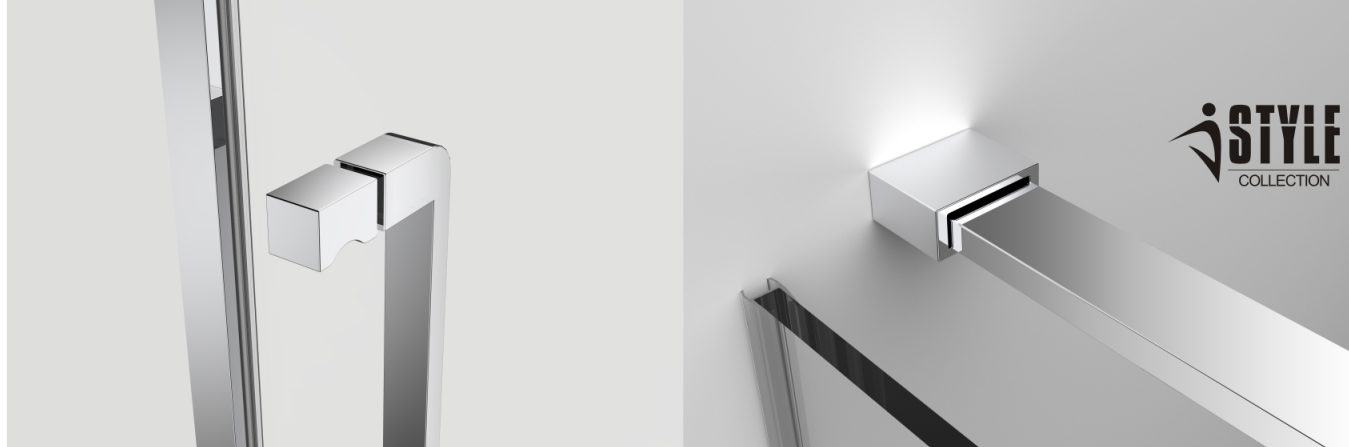

Chrome	Model#	B (Width) x A (Height)	Color	Glass Thickness	MSRP	E: Entrance Opening
	AH01-3276C	28-32" Width x 76" Height	Chrome	Fixed 3/8" + Swing 5/16"	\$800	E: 17-3/4"- 21-5/8"
	AH01-3676C	32-36" Width x 76" Height	Chrome	Fixed 3/8" + Swing 5/16"	\$800	E: 19-5/8"- 23-5/8"
	AH01-4076C	36-40" Width x 76" Height	Chrome	Fixed 3/8" + Swing 5/16"	\$800	E: 19-5/8"- 23-5/8"
	AH01-4476C	40-44" Width x 76" Height	Chrome	Fixed 3/8" + Swing 5/16"	\$800	E: 22-1/4"- 26-1/8"
	AH01-4876C	44-48" Width x 76" Height	Chrome	Fixed 3/8" + Swing 5/16"	\$900	E: 22-1/4"- 26-1/8"
	AH01-5476C	48-54" Width x 76" Height	Chrome	Fixed 3/8" + Swing 5/16"	\$900	E: 22-1/4"- 26-1/8"
	AH01-6076C	55-60" Width x 76" Height	Chrome	Fixed 3/8" + Swing 5/16"	\$900	E: 22-1/4"- 26-1/8"