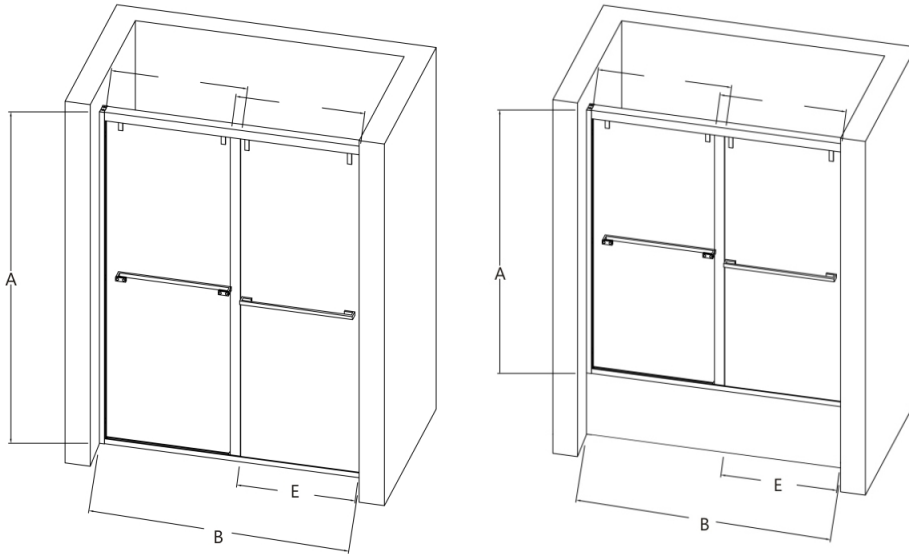

AC23 Bypass Sliding Door

Configuration

Bypass Sliding

Additional Features

Chrome Model#	B (Width) x A (Height)	Color	Glass Thickness	MSRP	E: Entrance Opening
AC23-4876C	44"-48" Width x 76" Height	Chrome	(3/8")10MM	\$950	E: 18"-22-1/3"
AC23-5476C	49"-54" Width x 76" Height	Chrome	(3/8")10MM	\$1000	E: 20"-25"
AC23-6076C	55"-60" Width x 76" Height	Chrome	(3/8")10MM	\$1000	E: 23"-28"
Tub Door AC23-6060C	55"-60" Width x 60" Height	Chrome	(3/8")10MM	\$950	E: 23"-28"