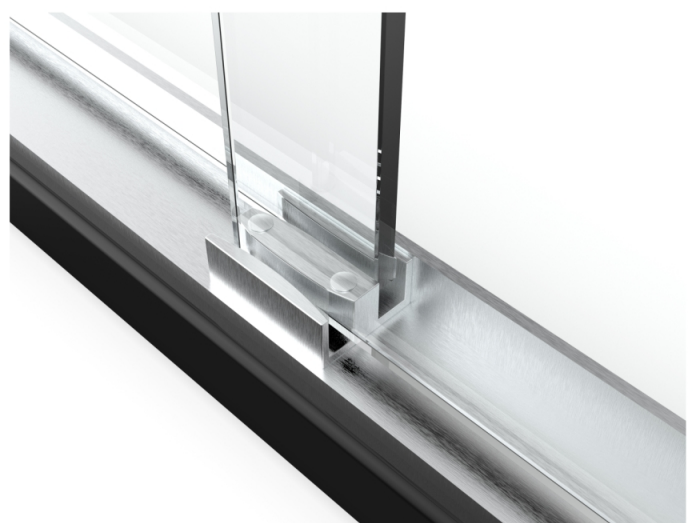

Alex AC23 Bypass Sliding Door

Frame Type	Door Opening	/	Glass Thickness	Hardware Finish	Hardware Materials
Frameless	Bypassing Sliding (Both Door)	/	(3/8") 10MM	Chrome / Brushed Nickel / Matte Black / Brushed Gold	304 Stainless Steel

Certified Glass	iStyle Exclusive KlearTeck	Regular Maintenance	Threshold	Adjustment Width	Warranty
Certified SGCC/ANSI/CAN /CGSB/CFR Tempered Clear Safety Glass	Resistant Glass Coating / Repels Water Mark / Leaves NO Water Mark / Clean Looking	Non-abusive chemical, Spray with vinegar + water, Rinse off with clean water. Dry with Squeegee.	Minimum 3" Threshold Depth (Saddle) for proper installation	Stainless Steel Top Guide Trimmed up to 5"	10 Years Limited Warranty. See details on bottom.

10 Year Limited Warranty on all hardware parts. Excluded tempered glass, damage incurred during installation, labor & shipping fee.
One Year Limited Warranty On Matte Black & Brushed Gold Color Coating. Excluded tempered glass, damage incurred during installation, labor & shipping fee.