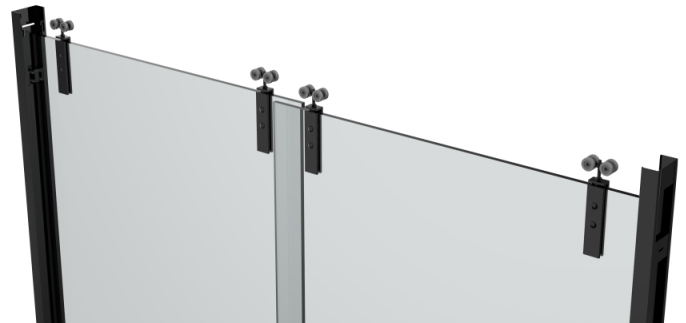

Alex AC23 Bypass Sliding Door

Frame Type	Door Opening	/	Glass Thickness	Hardware Finish	Hardware Materials
Frameless	Bypassing Sliding (Both Door)	/	(3/8") 10MM	Chrome / Brushed Nickel / Matte Black / Brushed Gold	304 Stainless Steel

Certified Glass	iStyle Exclusive KlearTeck	Regular Maintenance	Threshold	Adjustment Width	Warranty
Certified SGCC/ANSI/CAN /CGSB/CFR Tempered Clear Safety Glass	Resistant Glass Coating / Repels Water Mark / Leaves NO Water Mark / Clean Looking	Non-abusive chemical, Spray with vinegar + water, Rinse off with clean water. Dry with Squeegee.	Minimum 3" Threshold Depth (Saddle) for proper installation	Stainless Steel Top Guide Trimmed up to 5"	10 Years Limited Warranty. See details on bottom.

10 Year Limited Warranty on all hardware parts. Excluded tempered glass, damage incurred during installation, labor & shipping fee.
One Year Limited Warranty On Matte Black & Brushed Gold Color Coating. Excluded tempered glass, damage incurred during installation, labor & shipping fee.