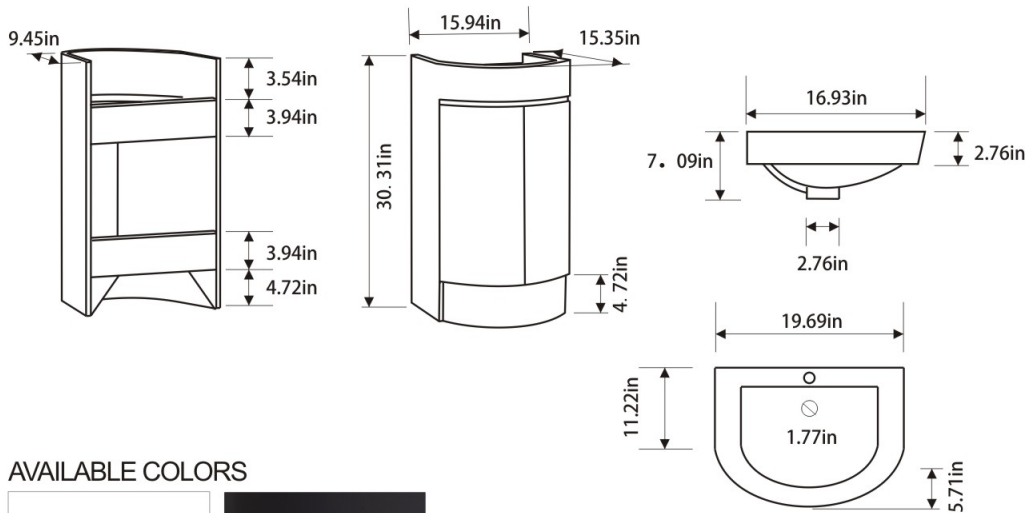

Matte White 20" Vanity & Basin

Espresso

AVAILABLE COLORS

FEATURES

- 20" 24" Free Standing Vanity
- PVC
- Matching Mirror
- Soft Closing Cabinet Door
- Grade A Ceramic

VANITY

MODEL #	SIZE	COLOR	MATERIALS	MSRP
V9020 20 01	20"	Matte White	PVC	\$300
V9020 20 02	20"	Espresso	PVC	\$300
V9020 24 01	24"	Matte White	PVC	\$380
V9020 24 02	24"	Espresso	PVC	\$380

SINK

MODEL #	SIZE	COLOR	MATERIALS	MSRP
C9020 2001	20"	White	Grade A Ceramic	\$160
C9024 2001	24"	White	Grade A Ceramic	\$200

MIRROR

MODEL #	SIZE	COLOR	MATERIALS	MSRP
M9020 18 01	18"	Matte White	PVC	\$90
M9020 18 02	18"	Espresso	PVC	\$90
M9020 24 01	24"	Matte White	PVC	\$110
M9020 24 02	24"	Espresso	PVC	\$110

LED MIRROR

MODEL #	SIZE	EDGE	MATERIALS	MSRP
LED-0051-20	20"Wx31.5"H		Glass/Aluminum	\$330
LED-0051-24	24"Wx31.5"H		Glass/Aluminum	\$360
LED-0021-24	24"W x 31.5" H	Acrylic	Glass/Aluminum	\$550
LED-0021-18	18"W x 31.5" H	Acrylic	Glass/Aluminum	Not Available Yet

LED Aluminum Medicine Cabinet

MODEL #	SIZE	MATERIALS	MSRP
LED-AMC18	18" W x 27-1/2" H x 5" D	Glass/Aluminum	\$575
LED-AMC24	24" W x 27-1/2" H x 5" D	Glass/Aluminum	\$630