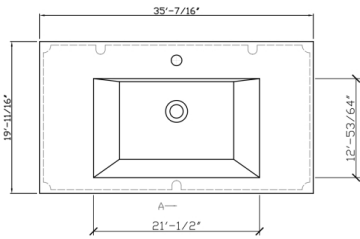

AVAILABLE COLORS

VANITY

MODEL #	SIZE	COLOR	MATERIALS	MSRP
V9002 36 09	36"	Rose Wood	All Wood	$700
V9002 36 10	36"	S.Oak	All Wood	$700
V9002 42 09	42"	Rose Wood	All Wood	$850
V9002 42 10	42"	S.Oak	All Wood	$850
V9002 48 09	48"	Rose Wood	All Wood	$960
V9002 48 10	48"	S.Oak	All Wood	$960

SINK

MODEL #	SIZE	COLOR	MATERIALS	MSRP
A3620	36"	White	Resin	$315
A4220	42"	White	Resin	$330
A4820	48"	White	Resin	$345

LED MIRROR

MODEL #	SIZE	MATERIALS	MSRP
LED A36	36"	Glass/Aluminum	$450
LED A48	48"	Glass/Aluminum	$500

Aluminum Medicine Cabinet

MODEL #	SIZE	MATERIALS	MSRP
AMC30	30"	Glass/Aluminum	$380
AMC36	36"	Glass/Aluminum	$460