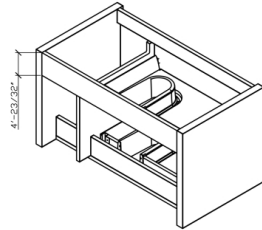

AVAILABLE COLORS

VANITY

MODEL #	SIZE	COLOR	MATERIALS	MSRP
V9002 36 09	36"	Rose Wood	All Wood	$700
V9002 36 10	36"	S.Oak	All Wood	$700
V9002 42 09	42"	Rose Wood	All Wood	$850
V9002 42 10	42"	S.Oak	All Wood	$850
V9002 48 09	48"	Rose Wood	All Wood	$960
V9002 48 10	48"	S.Oak	All Wood	$960

SINK

MODEL #	SIZE	COLOR	MATERIALS	MSRP
A3620	36"	White	Resin	$315
A4220	42"	White	Resin	$330
A4820	48"	White	Resin	$345

LED MIRROR

MODEL #	SIZE	MATERIALS	MSRP
LED A36	36"	Glass/Aluminum	$450
LED A48	48"	Glass/Aluminum	$500

Aluminum Medicine Cabinet

MODEL #	SIZE	MATERIALS	MSRP
AMC30	30"	Glass/Aluminum	$380
AMC36	36"	Glass/Aluminum	$460