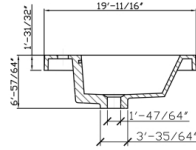

AVAILABLE COLORS

VANITY

MODEL #	SIZE	COLOR	MATERIALS	MSRP
V9002 36 09	36"	Rose Wood	All Wood	$700
V9002 36 10	36"	S.Oak	All Wood	$700
V9002 42 09	42"	Rose Wood	All Wood	$850
V9002 42 10	42"	S.Oak	All Wood	$850
V9002 48 09	48"	Rose Wood	All Wood	$960
V9002 48 10	48"	S.Oak	All Wood	$960

SINK

MODEL #	SIZE	COLOR	MATERIALS	MSRP
A3620	36"	White	Resin	$315
A4220	42"	White	Resin	$330
A4820	48"	White	Resin	$345

LED MIRROR

MODEL #	SIZE	MATERIALS	MSRP
LED A36	36"	Glass/Aluminum	$450
LED A48	48"	Glass/Aluminum	$500

Aluminum Medicine Cabinet

MODEL #	SIZE	MATERIALS	MSRP
AMC30	30"	Glass/Aluminum	$380
AMC36	36"	Glass/Aluminum	$460