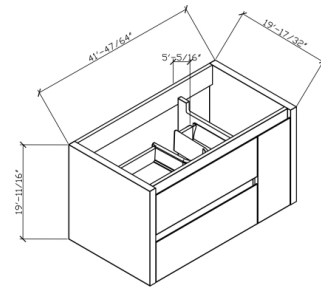

AVAILABLE COLORS

VANITY

MODEL #	SIZE	COLOR	MATERIALS	MSRP
V9002 36 09	36"	Rose Wood	All Wood	$700
V9002 36 10	36"	S.Oak	All Wood	$700
V9002 42 09	42"	Rose Wood	All Wood	$850
V9002 42 10	42"	S.Oak	All Wood	$850
V9002 48 09	48"	Rose Wood	All Wood	$960
V9002 48 10	48"	S.Oak	All Wood	$960

SINK

MODEL #	SIZE	COLOR	MATERIALS	MSRP
A3620	36"	White	Resin	$315
A4220	42"	White	Resin	$330
A4820	48"	White	Resin	$345

LED MIRROR

MODEL #	SIZE	MATERIALS	MSRP
LED A36	36"	Glass/Aluminum	$450
LED A48	48"	Glass/Aluminum	$500

Aluminum Medicine Cabinet

MODEL #	SIZE	MATERIALS	MSRP
AMC30	30"	Glass/Aluminum	$380
AMC36	36"	Glass/Aluminum	$460