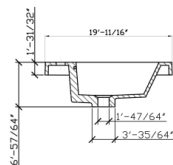

AVAILABLE COLORS

VANITY

MODEL #	SIZE	COLOR	MATERIALS	MSRP
V9002 36 09	36"	Rose Wood	All Wood	$700
V9002 36 10	36"	S.Oak	All Wood	$700
V9002 42 09	42"	Rose Wood	All Wood	$850
V9002 42 10	42"	S.Oak	All Wood	$850
V9002 48 09	48"	Rose Wood	All Wood	$960
V9002 48 10	48"	S.Oak	All Wood	$960

SINK

MODEL #	SIZE	COLOR	MATERIALS	MSRP
A3620	36"	White	Resin	$315
A4220	42"	White	Resin	$330
A4820	48"	White	Resin	$345

LED MIRROR

MODEL #	SIZE	MATERIALS	MSRP
LED A36	36"	Glass/Aluminum	$450
LED A48	48"	Glass/Aluminum	$500

Aluminum Medicine Cabinet

MODEL #	SIZE	MATERIALS	MSRP
AMC30	30"	Glass/Aluminum	$380
AMC36	36"	Glass/Aluminum	$460