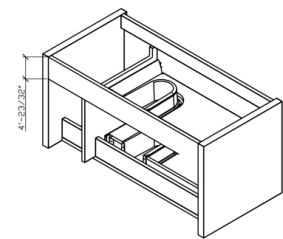

AVAILABLE COLORS

VANITY

MODEL #	SIZE	COLOR	MATERIALS	MSRP
V9002 36 09	36"	Rose Wood	All Wood	$700
V9002 36 10	36"	S.Oak	All Wood	$700
V9002 42 09	42"	Rose Wood	All Wood	$850
V9002 42 10	42"	S.Oak	All Wood	$850
V9002 48 09	48"	Rose Wood	All Wood	$960
V9002 48 10	48"	S.Oak	All Wood	$960

SINK

MODEL #	SIZE	COLOR	MATERIALS	MSRP
A3620	36"	White	Resin	$315
A4220	42"	White	Resin	$330
A4820	48"	White	Resin	$345

LED MIRROR

MODEL #	SIZE	MATERIALS	MSRP
LED A36	36"	Glass/Aluminum	$450
LED A48	48"	Glass/Aluminum	$500

Aluminum Medicine Cabinet

MODEL #	SIZE	MATERIALS	MSRP
AMC30	30"	Glass/Aluminum	$380
AMC36	36"	Glass/Aluminum	$460