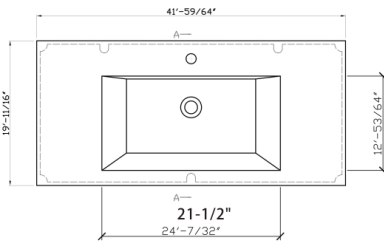

AVAILABLE COLORS

VANITY

MODEL #	SIZE	COLOR	MATERIALS	MSRP
V9002 36 09	36"	Rose Wood	All Wood	$700
V9002 36 10	36"	S.Oak	All Wood	$700
V9002 42 09	42"	Rose Wood	All Wood	$850
V9002 42 10	42"	S.Oak	All Wood	$850
V9002 48 09	48"	Rose Wood	All Wood	$960
V9002 48 10	48"	S.Oak	All Wood	$960

SINK

MODEL #	SIZE	COLOR	MATERIALS	MSRP
A3620	36"	White	Resin	$315
A4220	42"	White	Resin	$330
A4820	48"	White	Resin	$345

LED MIRROR

MODEL #	SIZE	MATERIALS	MSRP
LED A36	36"	Glass/Aluminum	$450
LED A48	48"	Glass/Aluminum	$500

Aluminum Medicine Cabinet

MODEL #	SIZE	MATERIALS	MSRP
AMC30	30"	Glass/Aluminum	$380
AMC36	36"	Glass/Aluminum	$460