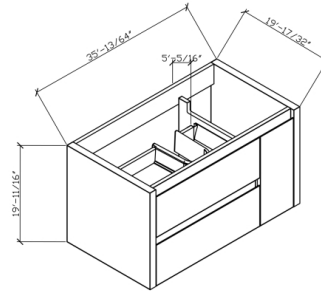

AVAILABLE COLORS

VANITY

MODEL #	SIZE	COLOR	MATERIALS	MSRP
V9002 36 09	36"	Rose Wood	All Wood	$700
V9002 36 10	36"	S.Oak	All Wood	$700
V9002 42 09	42"	Rose Wood	All Wood	$850
V9002 42 10	42"	S.Oak	All Wood	$850
V9002 48 09	48"	Rose Wood	All Wood	$960
V9002 48 10	48"	S.Oak	All Wood	$960

SINK

MODEL #	SIZE	COLOR	MATERIALS	MSRP
A3620	36"	White	Resin	$315
A4220	42"	White	Resin	$330
A4820	48"	White	Resin	$345

LED MIRROR

MODEL #	SIZE	MATERIALS	MSRP
LED A36	36"	Glass/Aluminum	$450
LED A48	48"	Glass/Aluminum	$500

Aluminum Medicine Cabinet

MODEL #	SIZE	MATERIALS	MSRP
AMC30	30"	Glass/Aluminum	$380
AMC36	36"	Glass/Aluminum	$460