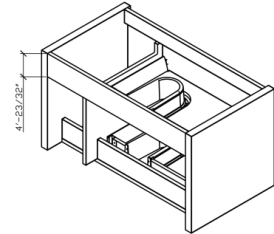

AVAILABLE COLORS

VANITY

MODEL #	SIZE	COLOR	MATERIALS	MSRP
V9002 36 09	36"	Rose Wood	All Wood	$700
V9002 36 10	36"	S.Oak	All Wood	$700
V9002 42 09	42"	Rose Wood	All Wood	$850
V9002 42 10	42"	S.Oak	All Wood	$850
V9002 48 09	48"	Rose Wood	All Wood	$960
V9002 48 10	48"	S.Oak	All Wood	$960

SINK

MODEL #	SIZE	COLOR	MATERIALS	MSRP
A3620	36"	White	Resin	$315
A4220	42"	White	Resin	$330
A4820	48"	White	Resin	$345

LED MIRROR

MODEL #	SIZE	MATERIALS	MSRP
LED A36	36"	Glass/Aluminum	$450
LED A48	48"	Glass/Aluminum	$500

Aluminum Medicine Cabinet

MODEL #	SIZE	MATERIALS	MSRP
AMC30	30"	Glass/Aluminum	$380
AMC36	36"	Glass/Aluminum	$460