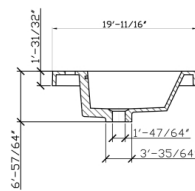

AVAILABLE COLORS

VANITY

MODEL #	SIZE	COLOR	MATERIALS	MSRP
V9002 36 09	36"	Rose Wood	All Wood	$700
V9002 36 10	36"	S.Oak	All Wood	$700
V9002 42 09	42"	Rose Wood	All Wood	$850
V9002 42 10	42"	S.Oak	All Wood	$850
V9002 48 09	48"	Rose Wood	All Wood	$960
V9002 48 10	48"	S.Oak	All Wood	$960

SINK

MODEL #	SIZE	COLOR	MATERIALS	MSRP
A3620	36"	White	Resin	$315
A4220	42"	White	Resin	$330
A4820	48"	White	Resin	$345

LED MIRROR

MODEL #	SIZE	MATERIALS	MSRP
LED A36	36"	Glass/Aluminum	$450
LED A48	48"	Glass/Aluminum	$500

Aluminum Medicine Cabinet

MODEL #	SIZE	MATERIALS	MSRP
AMC30	30"	Glass/Aluminum	$380
AMC36	36"	Glass/Aluminum	$460