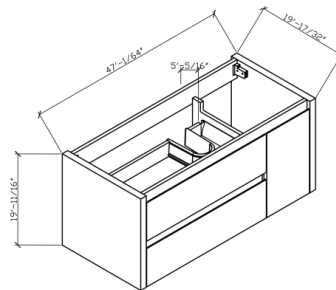

AVAILABLE COLORS

VANITY

MODEL #	SIZE	COLOR	MATERIALS	MSRP
V9002 36 09	36"	Rose Wood	All Wood	$700
V9002 36 10	36"	S.Oak	All Wood	$700
V9002 42 09	42"	Rose Wood	All Wood	$850
V9002 42 10	42"	S.Oak	All Wood	$850
V9002 48 09	48"	Rose Wood	All Wood	$960
V9002 48 10	48"	S.Oak	All Wood	$960

SINK

MODEL #	SIZE	COLOR	MATERIALS	MSRP
A3620	36"	White	Resin	$315
A4220	42"	White	Resin	$330
A4820	48"	White	Resin	$345

LED MIRROR

MODEL #	SIZE	MATERIALS	MSRP
LED A36	36"	Glass/Aluminum	$450
LED A48	48"	Glass/Aluminum	$500

Aluminum Medicine Cabinet

MODEL #	SIZE	MATERIALS	MSRP
AMC30	30"	Glass/Aluminum	$380
AMC36	36"	Glass/Aluminum	$460