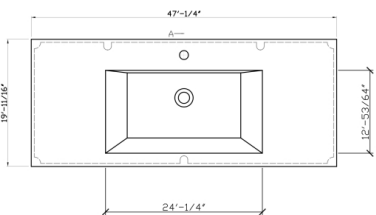

AVAILABLE COLORS

VANITY

MODEL #	SIZE	COLOR	MATERIALS	MSRP
V9002 36 09	36"	Rose Wood	All Wood	$700
V9002 36 10	36"	S.Oak	All Wood	$700
V9002 42 09	42"	Rose Wood	All Wood	$850
V9002 42 10	42"	S.Oak	All Wood	$850
V9002 48 09	48"	Rose Wood	All Wood	$960
V9002 48 10	48"	S.Oak	All Wood	$960

SINK

MODEL #	SIZE	COLOR	MATERIALS	MSRP
A3620	36"	White	Resin	$315
A4220	42"	White	Resin	$330
A4820	48"	White	Resin	$345

LED MIRROR

MODEL #	SIZE	MATERIALS	MSRP
LED A36	36"	Glass/Aluminum	$450
LED A48	48"	Glass/Aluminum	$500

Aluminum Medicine Cabinet

MODEL #	SIZE	MATERIALS	MSRP
AMC30	30"	Glass/Aluminum	$380
AMC36	36"	Glass/Aluminum	$460