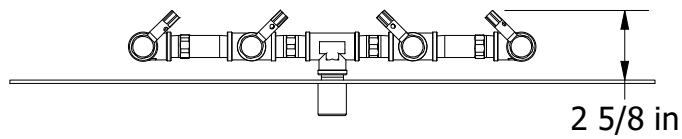

VIEW3
SCALE .13

CHECKED:		 www.warming-trends.com	CONFIDENTIAL: Any information, data and drawings embodied in this document are proprietary and strictly confidential, are to be held as confidential and have been supplied with the understanding that they will not be disclosed, in whole or in part or in any form, to third parties without the prior written consent of Warming Trends, LLC.		
APPROVED:			DESCRIPTION: 120K BTU Circle Tree X-Large Brass Burner w/ 24" Circular Plate Assembly		
REV	SIZE	PART NUMBER:	CUSTOMER:		
A	A	CFBCTXL120ALPL24C			
QUOTE:		TOLERANCE: 0.5"	SCALE: .14	SHEET: 1 OF 1	DATE: 2/26/2021
				DRAWN: J. Bulla	