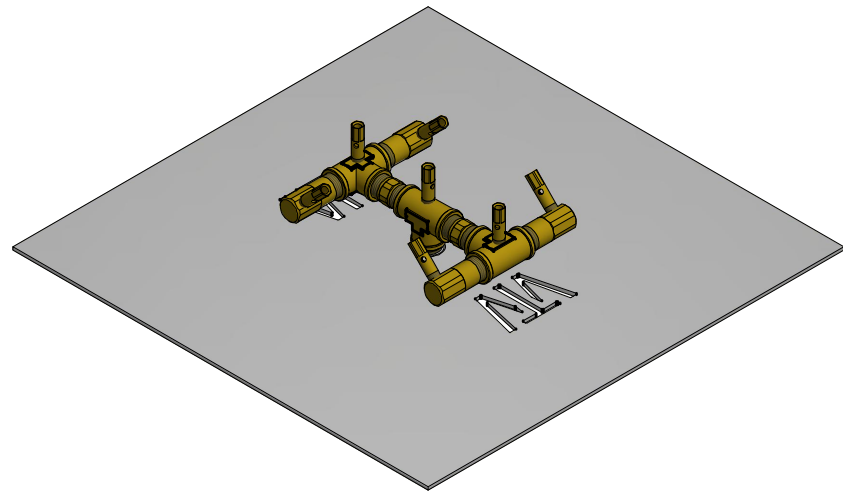

APPROVED:

DESCRIPTION:

84K BTU Original Brass Burner w/ 18 in Circular Plate Assembly

REV  
**A**

SIZE  
**A**

PART NUMBER:  
CFB84ALPL18C

CUSTOMER:

QUOTE:

TOLERANCE: 0.5" SCALE: .22

SHEET: 1 OF 1 DATE: 1/29/2021

DRAWN: J. Bulla

VIEW3  
SCALE .17

<b>CHECKED:</b>		 <a href="http://www.warming-trends.com">www.warming-trends.com</a>	<b>CONFIDENTIAL:</b> Any information, data and drawings embodied in this document are proprietary and strictly confidential, are to be held as confidential and have been supplied with the understanding that they will not be disclosed, in whole or in part or in any form, to third parties without the prior written consent of Warming Trends, LLC.			
<b>APPROVED:</b>			DESCRIPTION: 84K BTU Original Brass Burner w/ 18 in Square Plate Assembly			
REV	SIZE	PART NUMBER:	CUSTOMER:			
A	A	CFB84ALPL18S				
QUOTE:		TOLERANCE: 0.5"	SCALE: .19	SHEET: 1 OF 1	DATE: 1/29/2021	DRAWN: J. Bulla