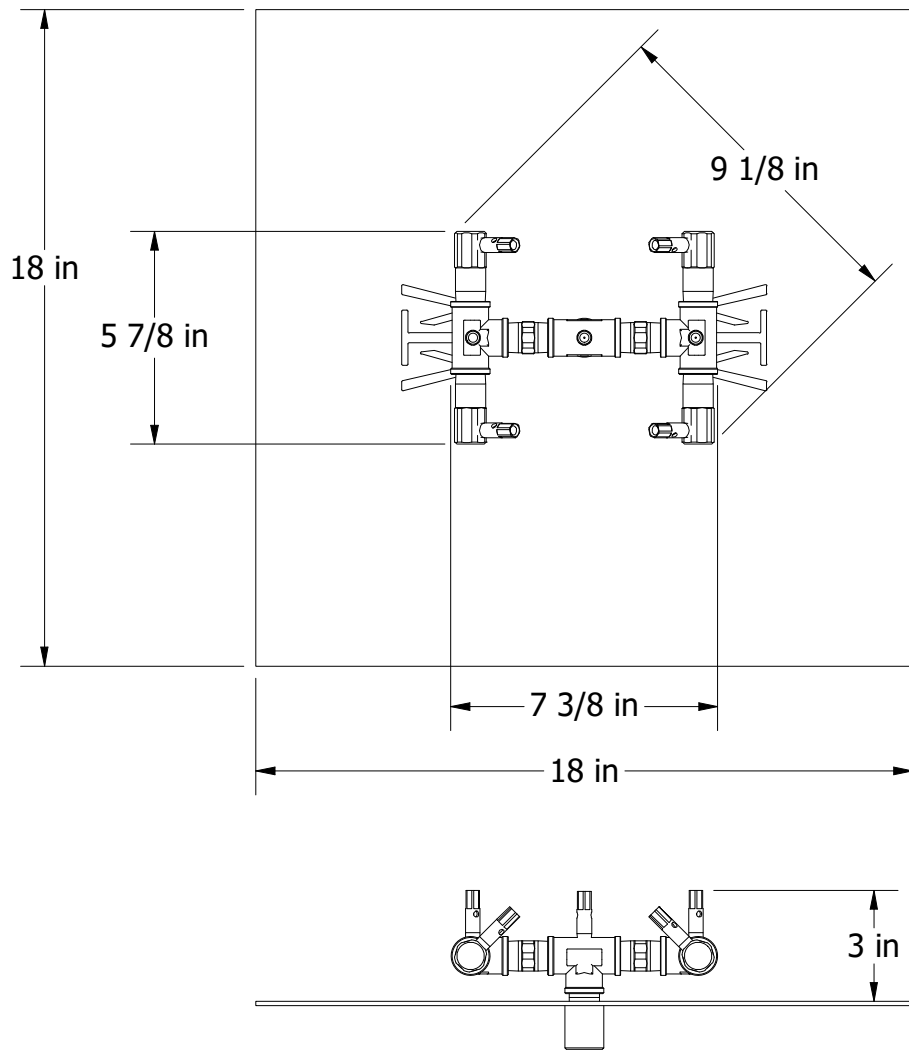

APPROVED:

DESCRIPTION:

84K BTU Original Brass Burner w/ 18 in Circular Plate Assembly

REV  
**A**

SIZE  
**A**

PART NUMBER:  
CFB84ALPL18C

CUSTOMER:

QUOTE:

TOLERANCE: 0.5" SCALE: .22

SHEET: 1 OF 1 DATE: 1/29/2021

DRAWN: J. Bulla

VIEW3  
SCALE .17

<b>CHECKED:</b>		 <a href="http://www.warming-trends.com">www.warming-trends.com</a>	<b>CONFIDENTIAL:</b> Any information, data and drawings embodied in this document are proprietary and strictly confidential, are to be held as confidential and have been supplied with the understanding that they will not be disclosed, in whole or in part or in any form, to third parties without the prior written consent of Warming Trends, LLC.			
<b>APPROVED:</b>			DESCRIPTION: 84K BTU Original Brass Burner w/ 18 in Square Plate Assembly			
REV	SIZE	PART NUMBER:	CUSTOMER:			
A	A	CFB84ALPL18S				
QUOTE:		TOLERANCE: 0.5"	SCALE: .19	SHEET: 1 OF 1	DATE: 1/29/2021	DRAWN: J. Bulla