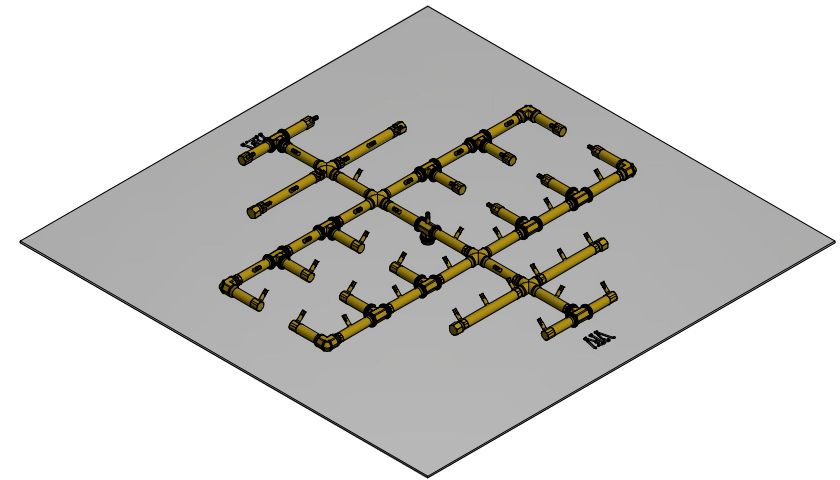

APPROVED:

DESCRIPTION:
450K BTU Original Brass Burner w/ 60 in Circular Plate Assembly

REV
A

SIZE
A

PART NUMBER:
CFB450ALPL60C

CUSTOMER:

QUOTE:

TOLERANCE: 0.5" SCALE: 0.06

SHEET: 1 OF 1 DATE: 1/29/2021

DRAWN: J. Bulla

VIEW3
SCALE 0.05

CHECKED:		 www.warming-trends.com	CONFIDENTIAL: Any information, data and drawings embodied in this document are proprietary and strictly confidential, are to be held as confidential and have been supplied with the understanding that they will not be disclosed, in whole or in part or in any form, to third parties without the prior written consent of Warming Trends, LLC.				
APPROVED:			DESCRIPTION: 450K BTU Original Brass Burner w/ 60 in Square Plate Assembly				
REV	SIZE	PART NUMBER: CFB450ALPL60S	CUSTOMER:				
A	A	QUOTE:	TOLERANCE: 0.5"	SCALE: 0.06	SHEET: 1 OF 1	DATE: 1/29/2021	DRAWN: J. Bulla