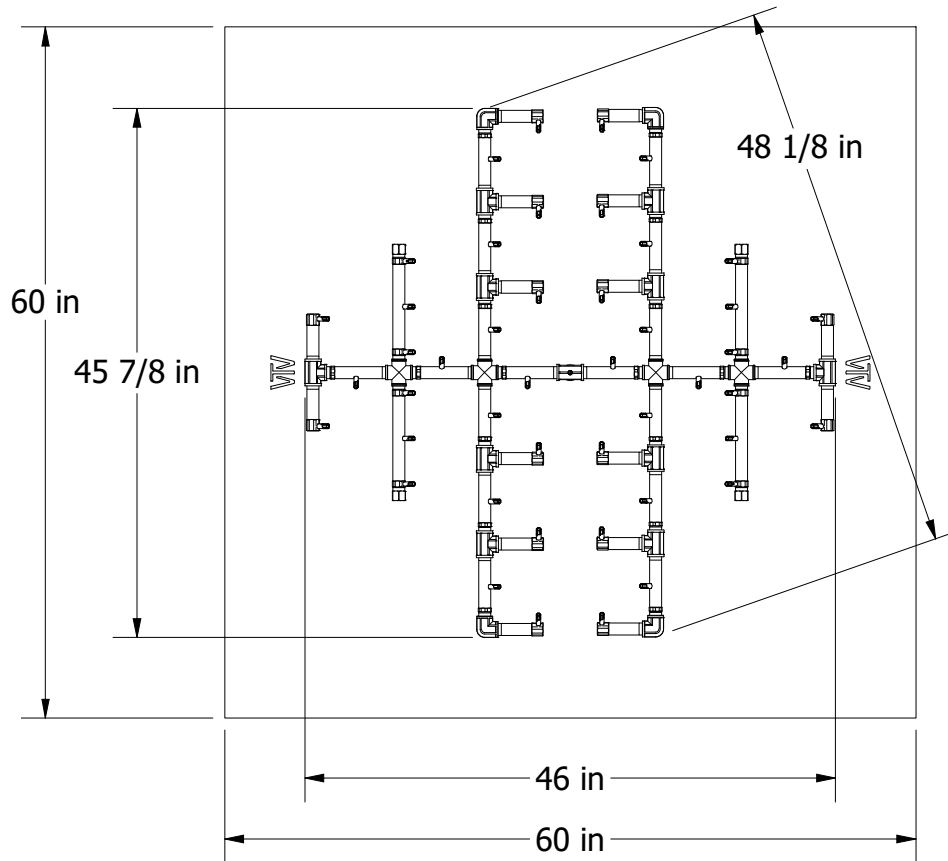

APPROVED:

DESCRIPTION:
450K BTU Original Brass Burner w/ 60 in Circular Plate Assembly

REV
A

SIZE
A

PART NUMBER:
CFB450ALPL60C

CUSTOMER:

QUOTE:

TOLERANCE: 0.5" SCALE: 0.06

SHEET: 1 OF 1 DATE: 1/29/2021

DRAWN: J. Bulla

VIEW3
SCALE 0.05

CHECKED:		 www.warming-trends.com	CONFIDENTIAL: Any information, data and drawings embodied in this document are proprietary and strictly confidential, are to be held as confidential and have been supplied with the understanding that they will not be disclosed, in whole or in part or in any form, to third parties without the prior written consent of Warming Trends, LLC.				
APPROVED:			DESCRIPTION: 450K BTU Original Brass Burner w/ 60 in Square Plate Assembly				
REV	SIZE	PART NUMBER: CFB450ALPL60S	CUSTOMER:				
A	A	QUOTE:	TOLERANCE: 0.5"	SCALE: 0.06	SHEET: 1 OF 1	DATE: 1/29/2021	DRAWN: J. Bulla