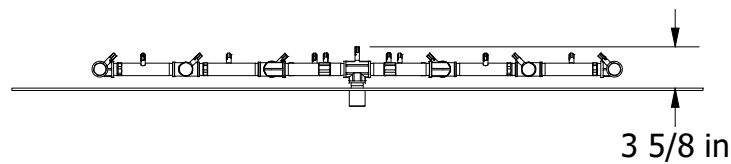

APPROVED:

DESCRIPTION:
450K BTU Original Brass Burner w/ 60 in Circular Plate Assembly

REV
A

SIZE
A

PART NUMBER:
CFB450ALPL60C

CUSTOMER:

QUOTE:

TOLERANCE: 0.5" SCALE: 0.06

SHEET: 1 OF 1 DATE: 1/29/2021

DRAWN: J. Bulla

VIEW3
SCALE 0.05

CHECKED:		 www.warming-trends.com	CONFIDENTIAL: Any information, data and drawings embodied in this document are proprietary and strictly confidential, are to be held as confidential and have been supplied with the understanding that they will not be disclosed, in whole or in part or in any form, to third parties without the prior written consent of Warming Trends, LLC.				
APPROVED:			DESCRIPTION: 450K BTU Original Brass Burner w/ 60 in Square Plate Assembly				
REV	SIZE	PART NUMBER: CFB450ALPL60S	CUSTOMER:				
A	A	QUOTE:	TOLERANCE: 0.5"	SCALE: 0.06	SHEET: 1 OF 1	DATE: 1/29/2021	DRAWN: J. Bulla