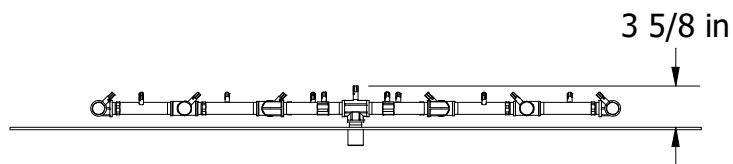

CHECKED:

WARMING TRENDS®
www.warming-trends.com

CONFIDENTIAL: Any information, data and drawings embodied in this document are proprietary and strictly confidential, are to be held as confidential and have been supplied with the understanding that they will not be disclosed, in whole or in part or in any form, to third parties without the prior written consent of Warming Trends, LLC.

APPROVED:

DESCRIPTION:
450K BTU Original Brass Burner w/ 60 in Circular Plate Assembly

REV
A

SIZE
A

PART NUMBER:
CFB450ALPL60C

CUSTOMER:

QUOTE:

TOLERANCE: 0.5" SCALE: 0.06

SHEET: 1 OF 1 DATE: 1/29/2021

DRAWN: J. Bulla