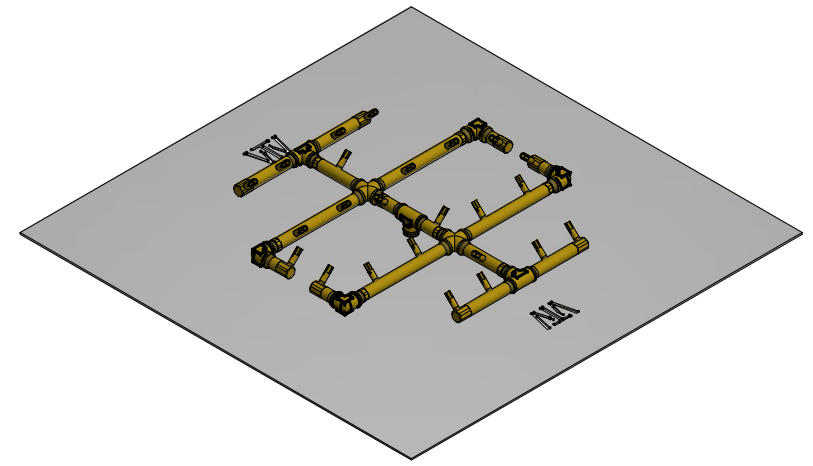

VIEW3
SCALE 0.08

CHECKED:

CONFIDENTIAL: Any information, data and drawings embodied in this document are proprietary and strictly confidential, are to be held as confidential and have been supplied with the understanding that they will not be disclosed, in whole or in part or in any form, to third parties without the prior written consent of Warming Trends, LLC.

APPROVED:

DESCRIPTION:
290K BTU Original Brass Burner w/ 36 in Square Plate Assembly

REV
A

PART NUMBER:
CFB290ALPL36S

CUSTOMER:

QUOTE: TOLERANCE: 0.5" SCALE: 0.10 SHEET: 1 OF 1 DATE: 1/29/2021 DRAWN: J. Bulla