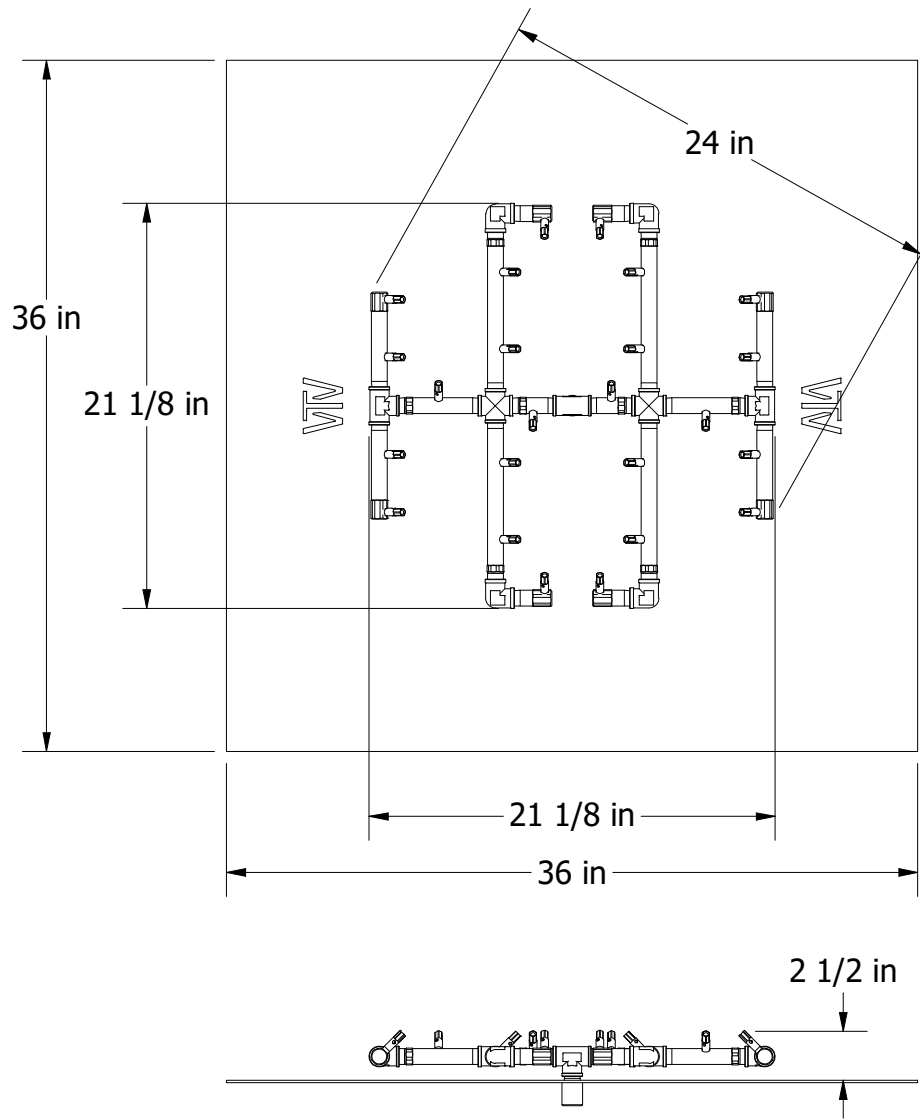

VIEW3
SCALE 0.08

CHECKED:

CONFIDENTIAL: Any information, data and drawings embodied in this document are proprietary and strictly confidential, are to be held as confidential and have been supplied with the understanding that they will not be disclosed, in whole or in part or in any form, to third parties without the prior written consent of Warming Trends, LLC.

APPROVED:

DESCRIPTION:
290K BTU Original Brass Burner w/ 36 in Square Plate Assembly

REV
A

PART NUMBER:
CFB290ALPL36S

CUSTOMER:

QUOTE: TOLERANCE: 0.5" SCALE: 0.10 SHEET: 1 OF 1 DATE: 1/29/2021 DRAWN: J. Bulla