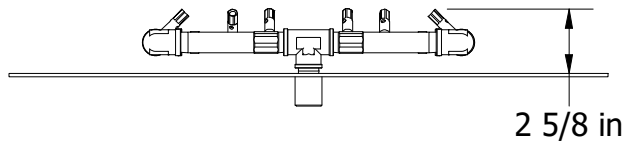

APPROVED:

DESCRIPTION:
120K BTU Original Brass Burner w/ 24 in Circular Plate Assembly

REV
A

SIZE
A

PART NUMBER:
CFB120ALPL24C

CUSTOMER:

QUOTE:

TOLERANCE: 0.5" SCALE: .14

SHEET: 1 OF 1 DATE: 1/29/2021

DRAWN: J. Bulla

VIEW3
SCALE 0.11

CHECKED:		 www.warming-trends.com	CONFIDENTIAL: Any information, data and drawings embodied in this document are proprietary and strictly confidential, are to be held as confidential and have been supplied with the understanding that they will not be disclosed, in whole or in part or in any form, to third parties without the prior written consent of Warming Trends, LLC.			
APPROVED:			DESCRIPTION: 120K BTU Original Brass Burner w/ 24 in Square Plate Assembly			
REV	SIZE	PART NUMBER:	CUSTOMER:			
A	A	CFB120ALPL24S				
QUOTE:		TOLERANCE: 0.5"	SCALE: 0.13	SHEET: 1 OF 1	DATE: 1/29/2021	DRAWN: J. Bulla