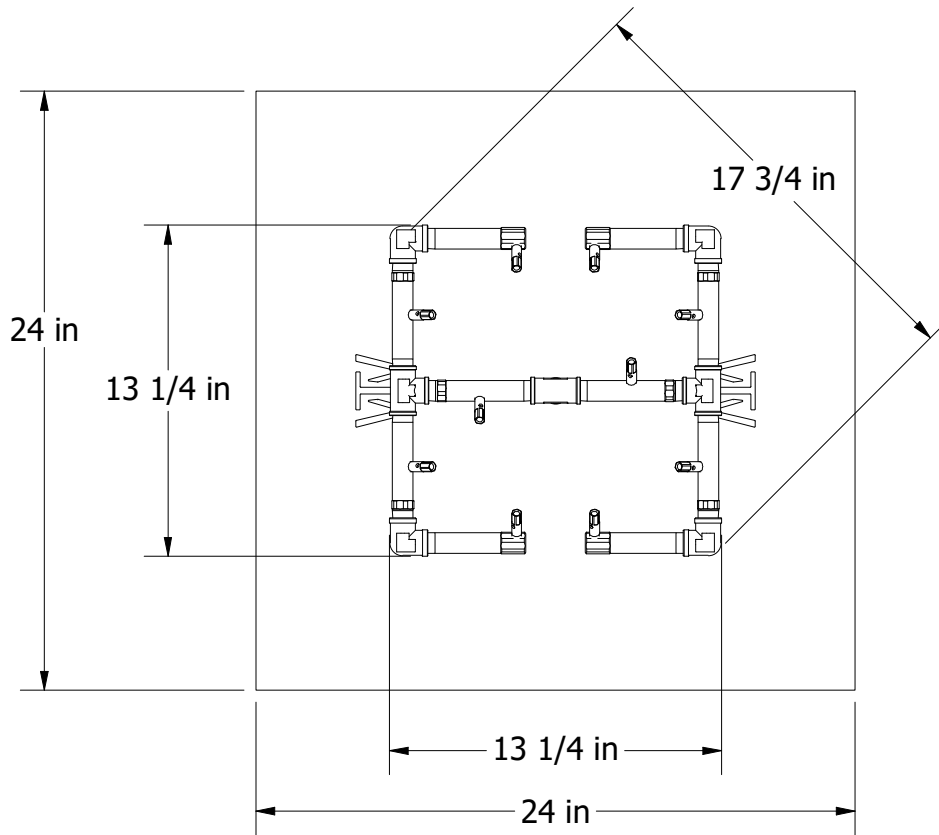

APPROVED:

DESCRIPTION:
120K BTU Original Brass Burner w/ 24 in Circular Plate Assembly

REV
A

SIZE
A

PART NUMBER:
CFB120ALPL24C

CUSTOMER:

QUOTE:

TOLERANCE: 0.5" SCALE: .14

SHEET: 1 OF 1 DATE: 1/29/2021

DRAWN: J. Bulla

VIEW3
SCALE 0.11

CHECKED:		 www.warming-trends.com	CONFIDENTIAL: Any information, data and drawings embodied in this document are proprietary and strictly confidential, are to be held as confidential and have been supplied with the understanding that they will not be disclosed, in whole or in part or in any form, to third parties without the prior written consent of Warming Trends, LLC.			
APPROVED:			DESCRIPTION: 120K BTU Original Brass Burner w/ 24 in Square Plate Assembly			
REV	SIZE	PART NUMBER:	CUSTOMER:			
A	A	CFB120ALPL24S				
QUOTE:		TOLERANCE: 0.5"	SCALE: 0.13	SHEET: 1 OF 1	DATE: 1/29/2021	DRAWN: J. Bulla