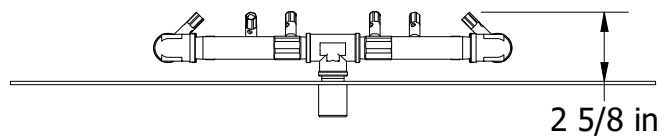

CHECKED:

WARMING TRENDS®
www.warming-trends.com

CONFIDENTIAL: Any information, data and drawings embodied in this document are proprietary and strictly confidential, are to be held as confidential and have been supplied with the understanding that they will not be disclosed, in whole or in part or in any form, to third parties without the prior written consent of Warming Trends, LLC.

APPROVED:

DESCRIPTION:
120K BTU Original Brass Burner w/ 24 in Circular Plate Assembly

REV
A

SIZE
A

PART NUMBER:
CFB120ALPL24C

CUSTOMER:

QUOTE:

TOLERANCE: 0.5" SCALE: .14

SHEET: 1 OF 1 DATE: 1/29/2021

DRAWN: J. Bulla