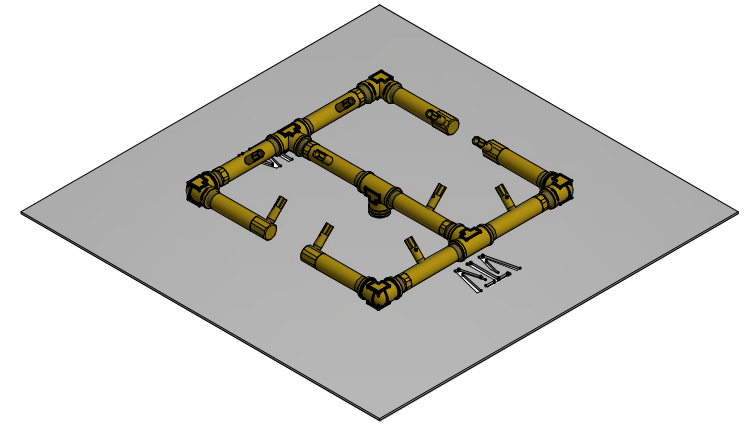

APPROVED:

DESCRIPTION:
120K BTU Original Brass Burner w/ 24 in Circular Plate Assembly

REV
A

SIZE
A

PART NUMBER:
CFB120ALPL24C

CUSTOMER:

QUOTE:

TOLERANCE: 0.5" SCALE: .14

SHEET: 1 OF 1 DATE: 1/29/2021

DRAWN: J. Bulla

VIEW3
SCALE 0.11

CHECKED:		 www.warming-trends.com	CONFIDENTIAL: Any information, data and drawings embodied in this document are proprietary and strictly confidential, are to be held as confidential and have been supplied with the understanding that they will not be disclosed, in whole or in part or in any form, to third parties without the prior written consent of Warming Trends, LLC.			
APPROVED:			DESCRIPTION: 120K BTU Original Brass Burner w/ 24 in Square Plate Assembly			
REV	SIZE	PART NUMBER:	CUSTOMER:			
A	A	CFB120ALPL24S				
QUOTE:		TOLERANCE: 0.5"	SCALE: 0.13	SHEET: 1 OF 1	DATE: 1/29/2021	DRAWN: J. Bulla