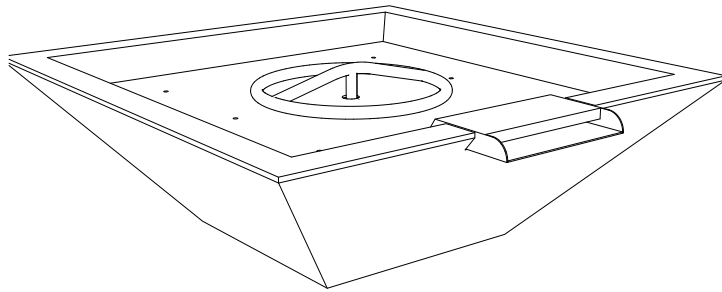

# MAYA FIRE WATER BOWL - GFRC CONCRETE

**ISOMETRIC VIEW**

**TOP VIEW**

**RIGHT SIDE VIEW**

**FRONT SIDE VIEW**

SKU	A	B	C	D	E	BTU
OPT-24SFWM	24"	8"	10.75"	13"	2"	45,000
OPT-30SFWM	30"	12"	10.25"	13"	2"	65,000
OPT-36SFWM	36"	12"	12"	20"	3"	65,000
OPT-24SFWE12V	24"	8"	10.75"	13"	2"	45,000
OPT-30SFWE12V	30"	12"	10.25"	13"	2"	65,000
OPT-36SFWE12V	36"	12"	12"	20"	3"	65,000

Fire Pit Material: GFRC Concrete  
 Finish: Smooth Finish  
 Pan Material: 304 Stainless Steel  
 Burner Material: 304 Stainless Steel

**12V ELECTRONIC IGNITION**  
 ANSI Z21.97-(2017) / CSA 2.41-(2017)