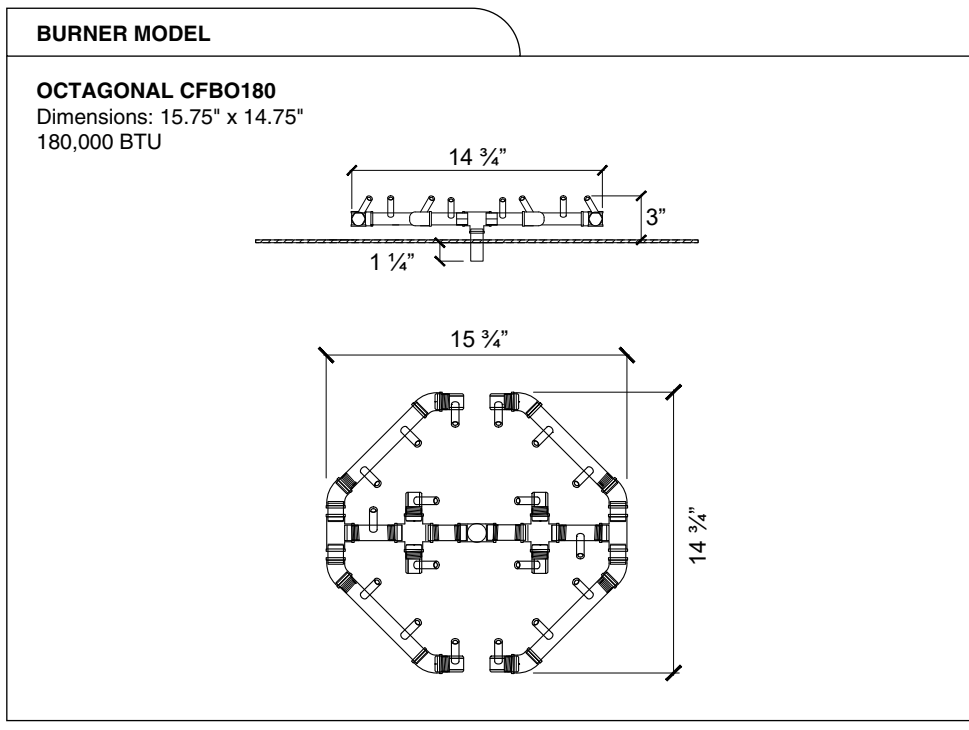

575 Naples Road
Mendota, CA 93640

info@wetstonedesign.co
559-269-7363

PROJECT NAME:
Firepit Oblica 45

ARCHITECT / DESIGNER:
Luis C

DRAWING PACKAGE:
Parts for Firepit Oblica 45

SHEET CONTENTS:
Burner Setting

MATERIAL:
-

FINISHING:
-

COLOR:
-

AUTHOR	DATE
LC	

NOTES:
-

SHEET NO.
A02

A

B

C

D