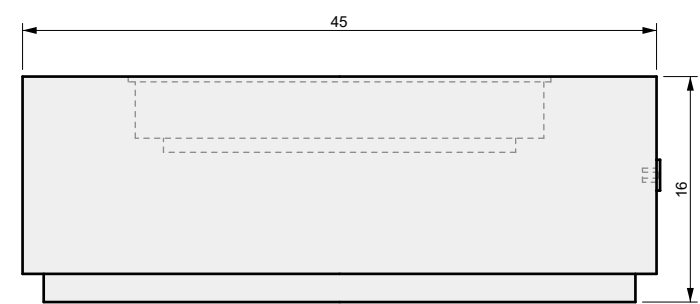

02 FRONT VIEW