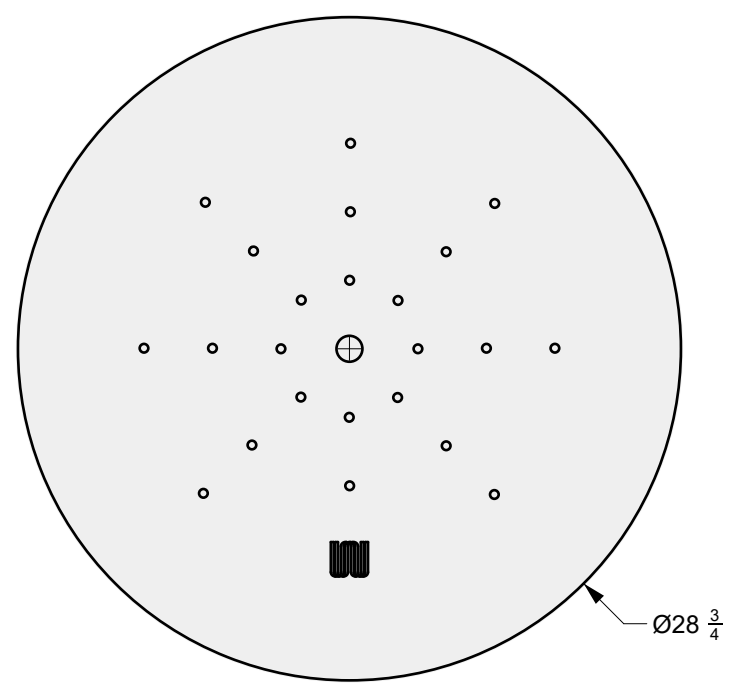

MATERIAL:
1/8 in Stainless Steel Sheet

FINISHING:
-

COLOR:
-

AUTHOR	DATE
LC	

NOTES:
-

SHEET NO.
A04

01 TOP VIEW

03 PERSPECTIVE