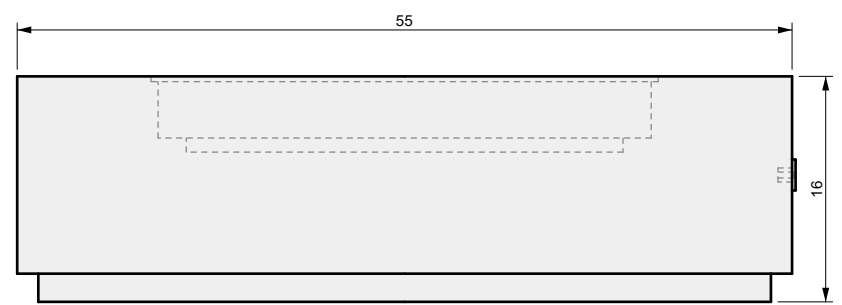

02 FRONT VIEW