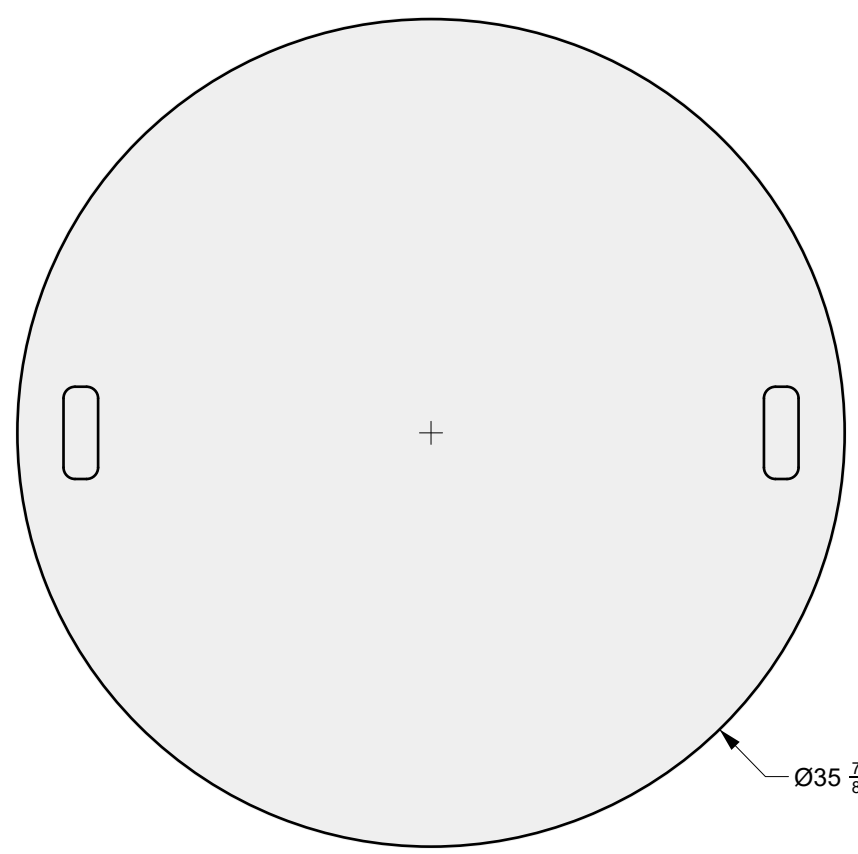

MATERIAL:
1/4" Aluminum Sheet

FINISHING:
-

COLOR:
-

AUTHOR	DATE
LC	

NOTES:
-

SHEET NO.
A03

01 TOP VIEW

03 PERSPECTIVE