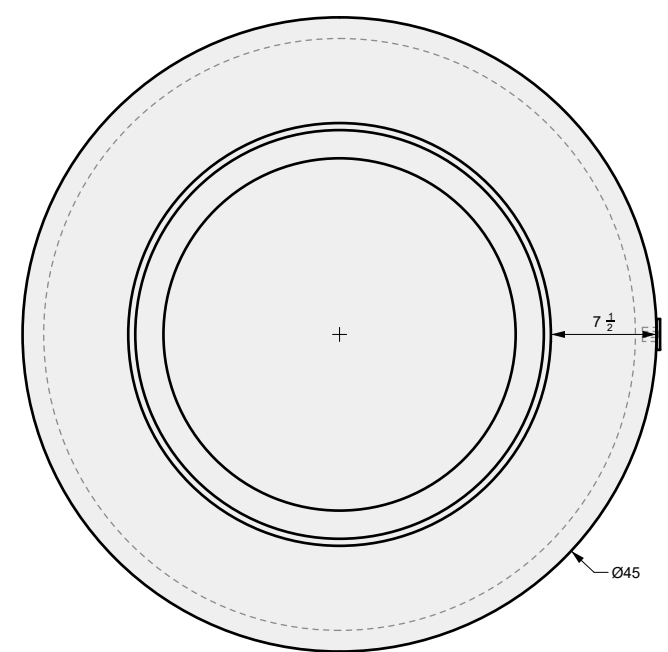

575 Naples Road
Mendota, CA 93640

info@wetstonedesign.co
559-269-7363

PROJECT NAME:
Firepit Oblica 45

ARCHITECT / DESIGNER:
Luis C

DRAWING PACKAGE:
Parts for Firepit Oblica 45

SHEET CONTENTS:
Final Drawing

MATERIAL:
Concrete

FINISHING:
-

COLOR:
-

AUTHOR	DATE
LC	

NOTES:
-

SHEET NO.
A01

01 TOP VIEW