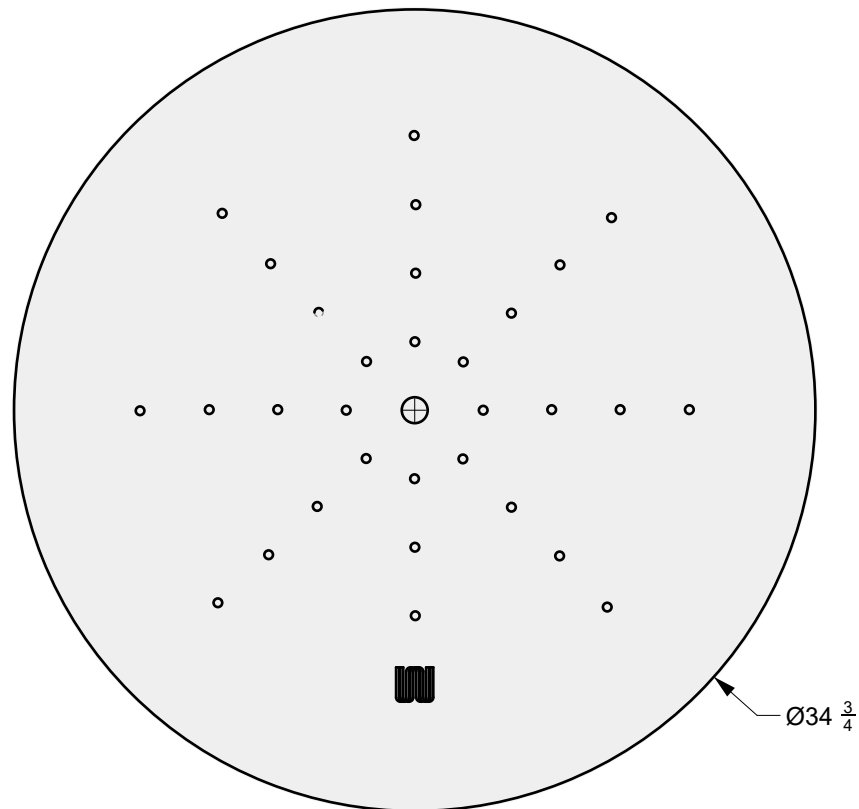

MATERIAL:
1/8 in Stainless Steel Sheet

FINISHING:
-

COLOR:
-

AUTHOR	DATE
LC	

NOTES:
-

SHEET NO.
A04

01 TOP VIEW

03 PERSPECTIVE