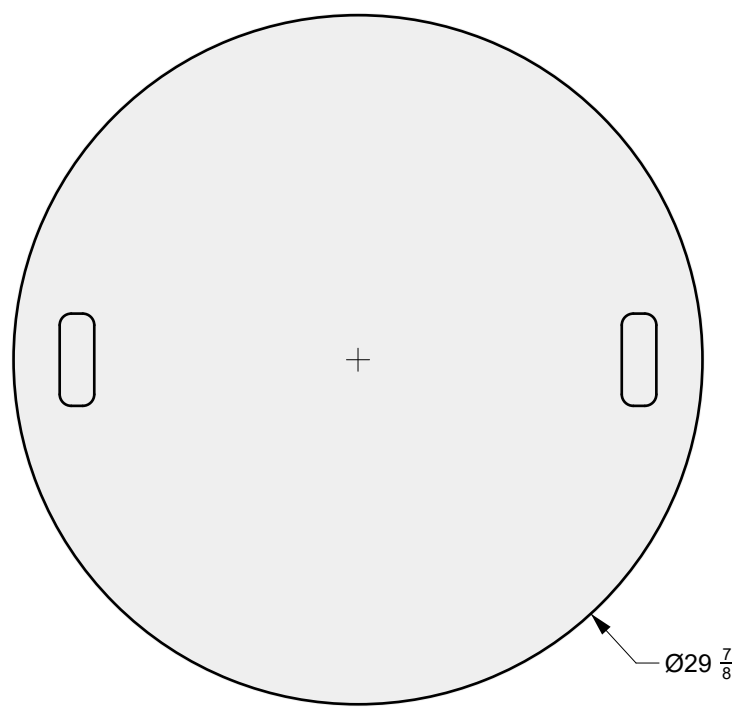

SHEET CONTENTS:
Aluminum Top

MATERIAL:
1/4" Aluminum Sheet

FINISHING:
-

COLOR:
-

AUTHOR	DATE
LC	

NOTES:
-

SHEET NO.
A03

01 TOP VIEW