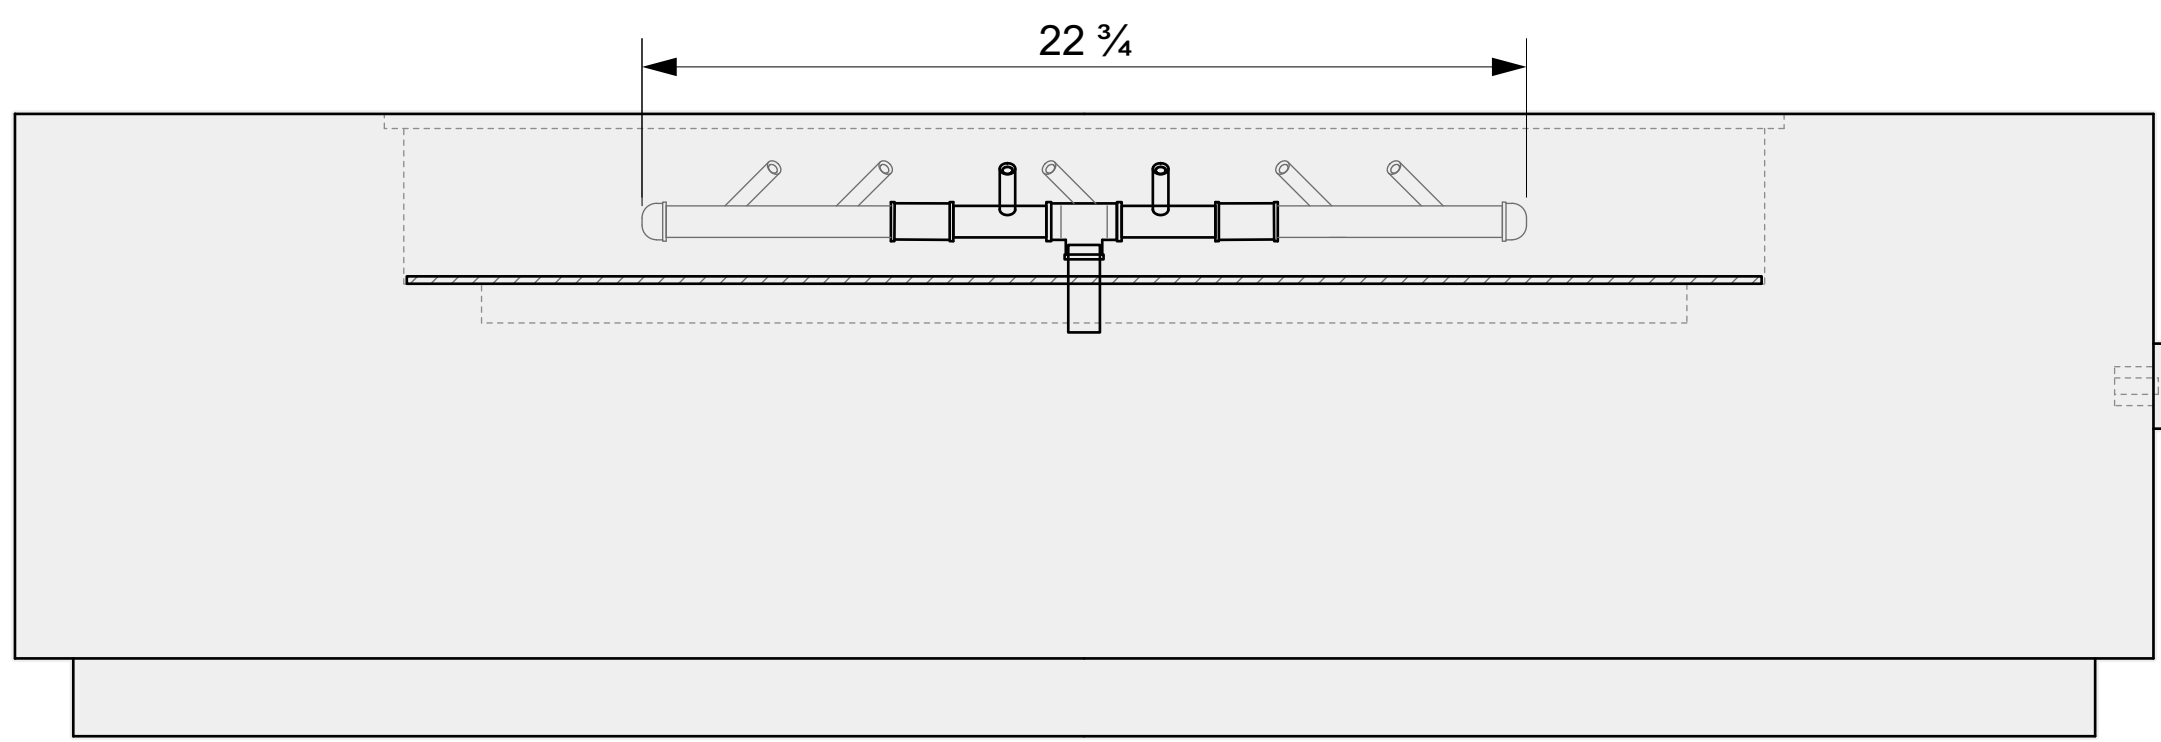

NOTES:
-

SHEET NO.
A02

BURNER MODEL

OCTAGONAL CFBO280
Dimensions: 21.75" x 22.75"
280,000 BTU

01 SIDE VIEW

A

B

C