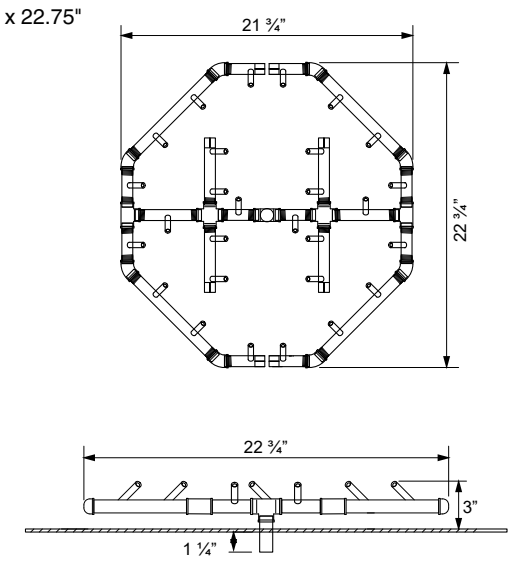

NOTES:
-

SHEET NO.
A02

BURNER MODEL

OCTAGONAL CFBO280
Dimensions: 21.75" x 22.75"
280,000 BTU

01 SIDE VIEW

A

B

C