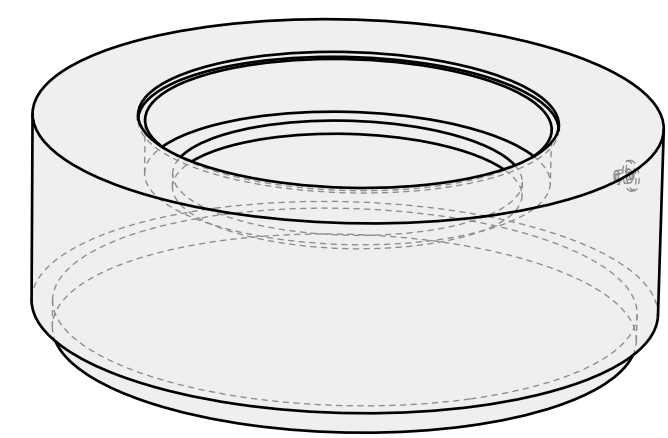

04 PERSPECTIVE