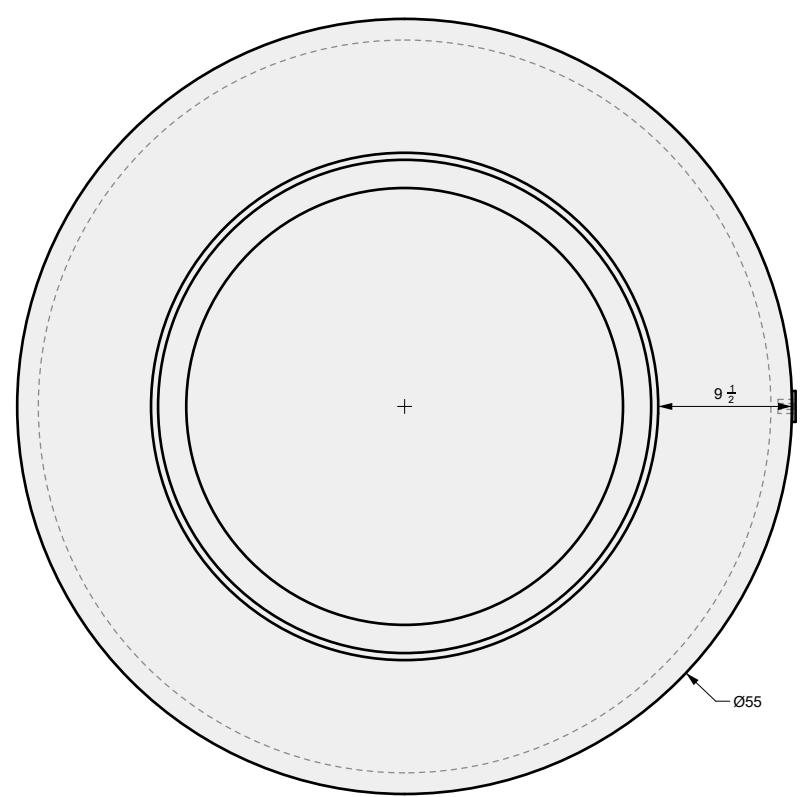

575 Naples Road
Mendota, CA 93640

info@wetstonedesign.co
559-269-7363

PROJECT NAME:
Firepit Oblica 55

ARCHITECT / DESIGNER:
Luis C

DRAWING PACKAGE:
Parts for Firepit Oblica 55

SHEET CONTENTS:
Final Drawing

MATERIAL:
Concrete

FINISHING:
-

COLOR:
-

AUTHOR	DATE
LC	

NOTES:
-

SHEET NO.
A01

01 TOP VIEW