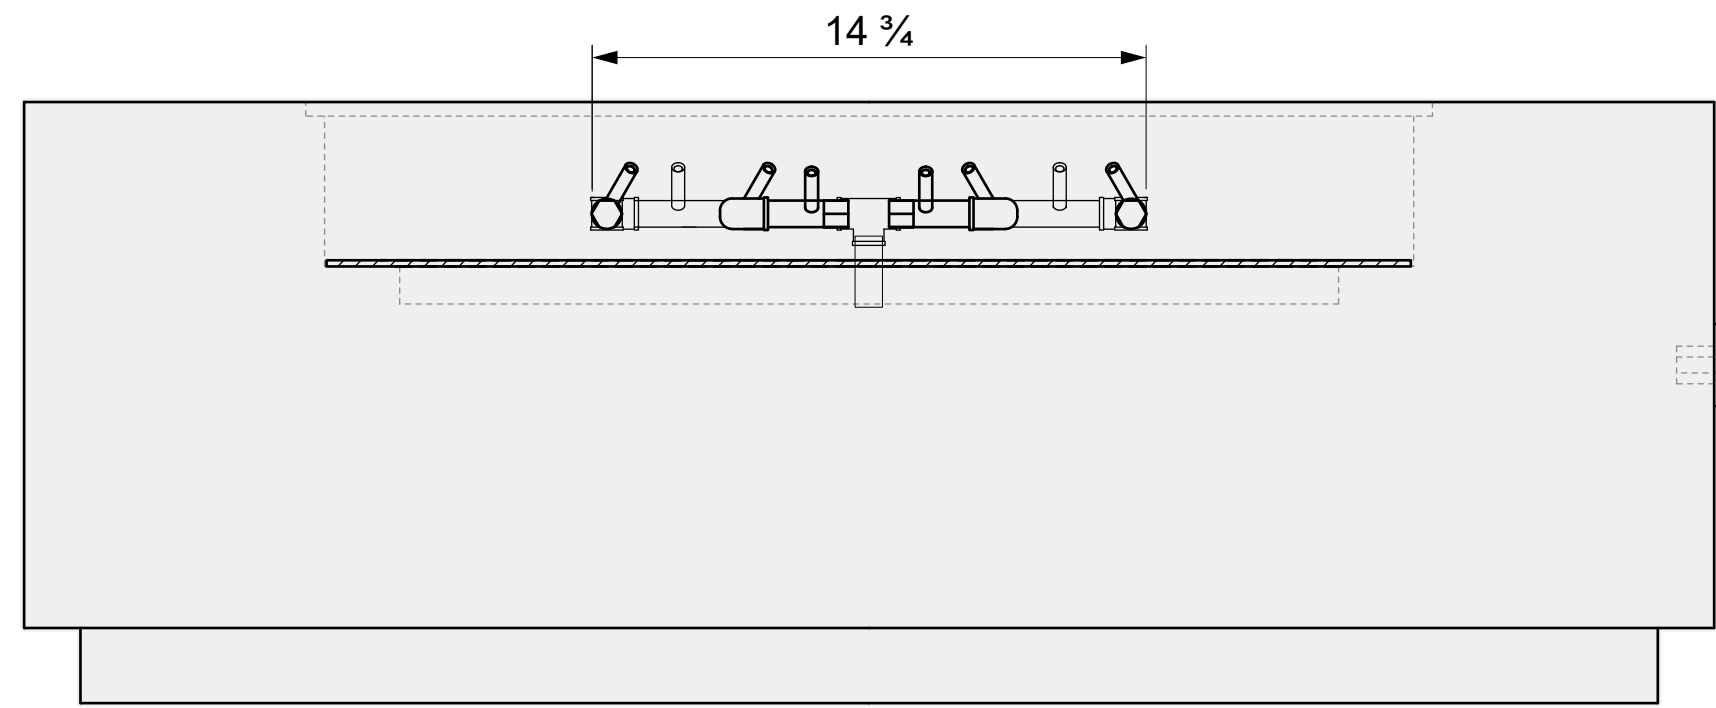

575 Naples Road
Mendota, CA 93640

info@wetstonedesign.co
559-269-7363

PROJECT NAME:
Firepit Oblica 45

ARCHITECT / DESIGNER:
Luis C

DRAWING PACKAGE:
Parts for Firepit Oblica 45

SHEET CONTENTS:
Burner Setting

MATERIAL:
-

FINISHING:
-

COLOR:
-

AUTHOR	DATE
LC	

NOTES:
-

SHEET NO.
A02

A

B

C

D