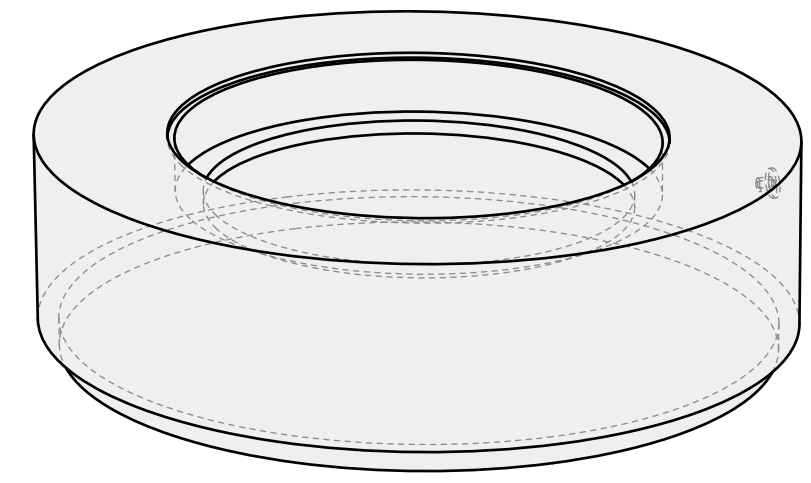

MATERIAL:
Concrete

FINISHING:
-

COLOR:
-

AUTHOR	DATE
LC	

NOTES:
-

SHEET NO.
A01

01 TOP VIEW

04 PERSPECTIVE