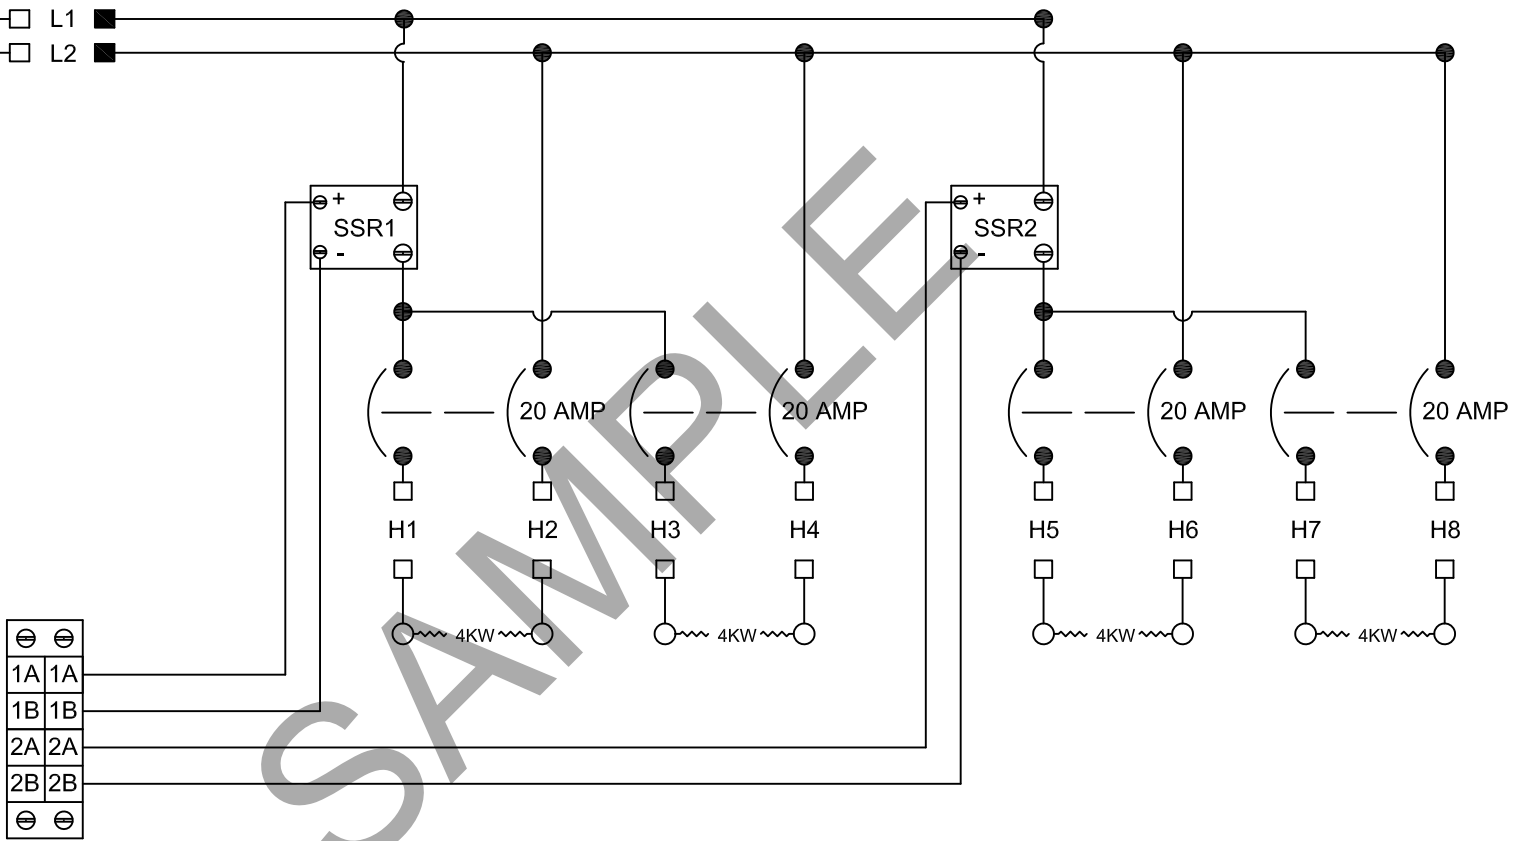

240 VOLT 1Ø 85 AMPS

□ GROUND

RELAY 1
8 KW MAX

RELAY 2
8 KW MAX

INFRA TECH www.infratech-usa.com		15700 S. Figueroa St. Gardena, California 90248 Phone: (310) 354-1250 Fax: (310) 523-3674	
		DESCRIPTION 2 RELAY CONTROL PANEL 240 VOLT SINGLE PHASE 85 AMPS	
CUSTOMER		SAMPLE	
DATE	ITEM#	X-30-4052	
	JOB#	UL#	