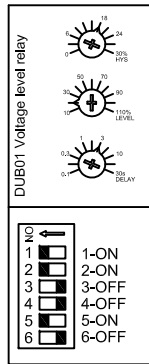

240 VOLT 1Ø 85 AMPS

0 - 120 VOLT AC CONTROL INPUT FROM HOME MANAGEMENT CONTROL OR DIMMER

INFRA TECH www.infratech-usa.com		15700 S. Figueroa St. Gardena, California 90248 Phone: (310) 354-1250 Fax: (310) 523-3674	
DESCRIPTION		2 RELAY UNIVERSAL CONTROL PANEL 240 VOLT SINGLE PHASE 85 AMPS	
CUSTOMER		Sample	
DATE	ITEM#	X-30-4072	
Sept. 30, 2019	JOB#	UL#	