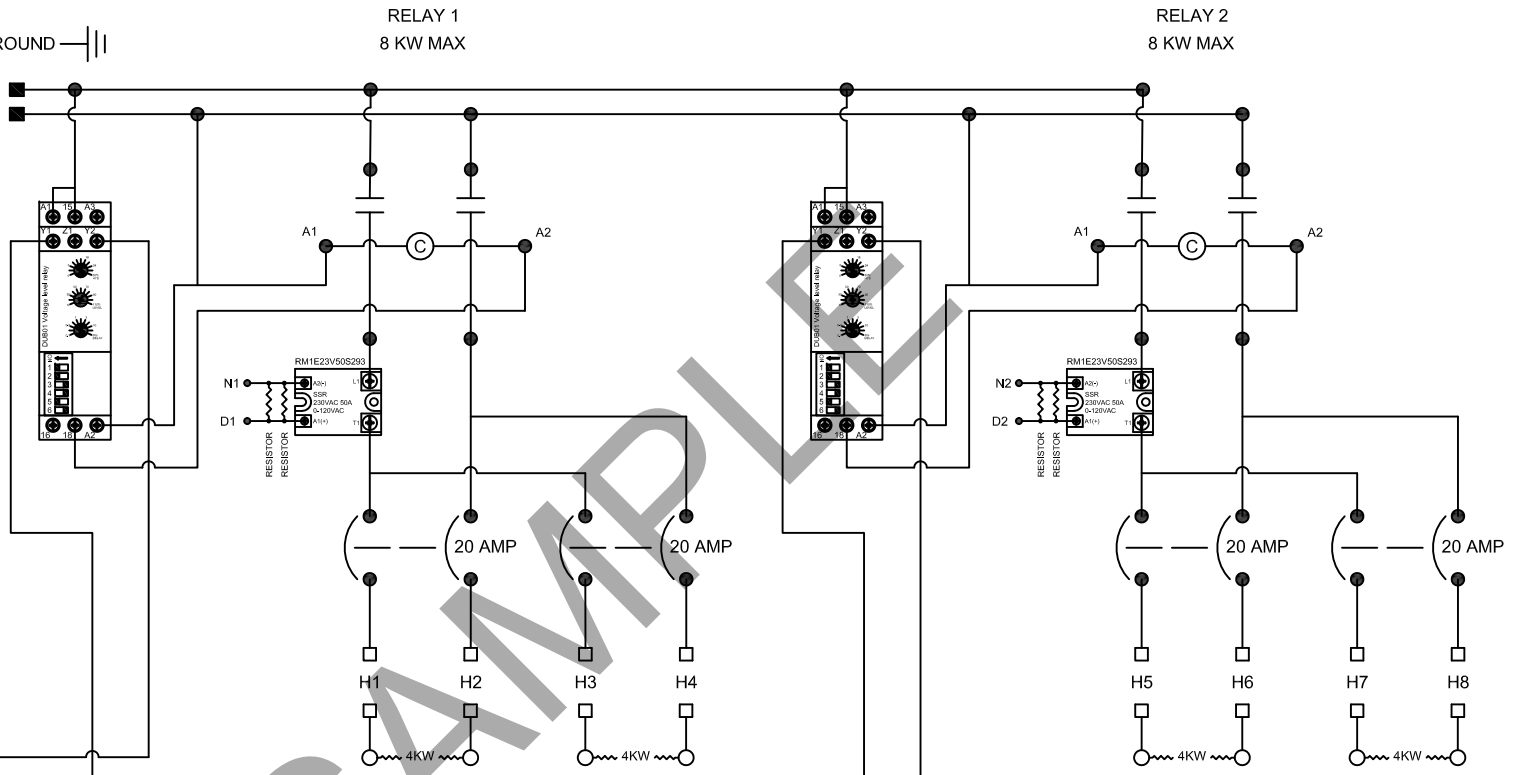

240 VOLT 1Ø 85 AMPS

0 - 120 VOLT AC CONTROL INPUT FROM HOME MANAGEMENT CONTROL OR DIMMER

INFRA TECH www.infratech-usa.com		15700 S. Figueroa St. Gardena, California 90248 Phone: (310) 354-1250 Fax: (310) 523-3674	
DESCRIPTION		2 RELAY UNIVERSAL CONTROL PANEL 240 VOLT SINGLE PHASE 85 AMPS	
CUSTOMER		Sample	
DATE	ITEM#	X-30-4072	
Sept. 30, 2019	JOB#	UL#	