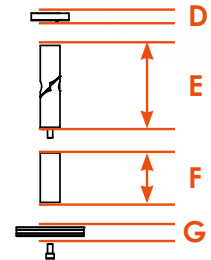

HEATSCOPE VISION

	A	B	C	D	E	F	G	H	I
MHS-VE1600 MHS-VT1600	31.89 inch							≤ 11.82 inch	≥ 6.89 inch
MHS-VE2200 MHS-VT2200	45.67 inch	7.24 inch	3.43 inch	0.35 inch	3.94 inch	2.37 inch	0.43 inch	≤ 25.60 inch	≥ 6.89 inch
MHS-VE3200 MHS-VT3200	65.35 inch							≤ 45.28 inch	≥ 6.89 inch