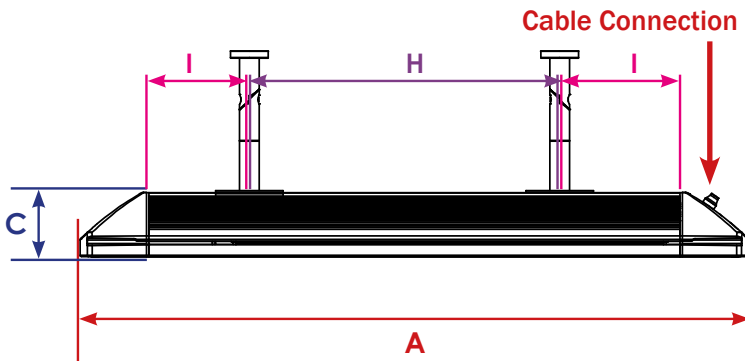

HEATSCOPE SPOT

	A	B	C	D	E	F	G	H	I
MHS-SM1600 MHS-SP1600	26.38 inch							≤ 9.45 inch	≥ 5.31 inch
MHS-SM2200 MHS-SP2200	31.89 inch	7.24 inch	3.07 inch	0.35 inch	3.94 inch	2.37 inch	0.43 inch	≤ 11.82 inch	≥ 6.89 inch
MHS-SM2800 MHS-SP2800	34.80 inch							≤ 14.57 inch	≥ 6.89 inch