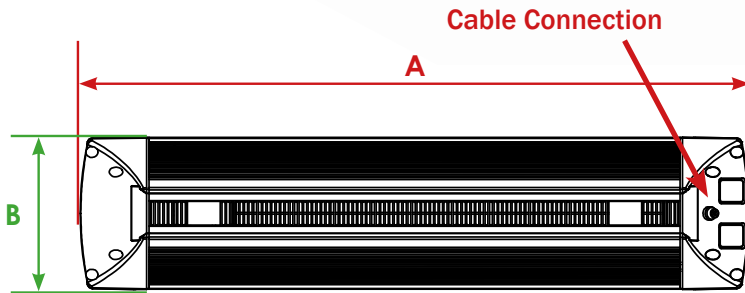

HEATSCOPE SPOT

	A	B	C	D	E	F	G	H	I
MHS-SM1600 MHS-SP1600	26.38 inch							≤ 9.45 inch	≥ 5.31 inch
MHS-SM2200 MHS-SP2200	31.89 inch	7.24 inch	3.07 inch	0.35 inch	3.94 inch	2.37 inch	0.43 inch	≤ 11.82 inch	≥ 6.89 inch
MHS-SM2800 MHS-SP2800	34.80 inch							≤ 14.57 inch	≥ 6.89 inch