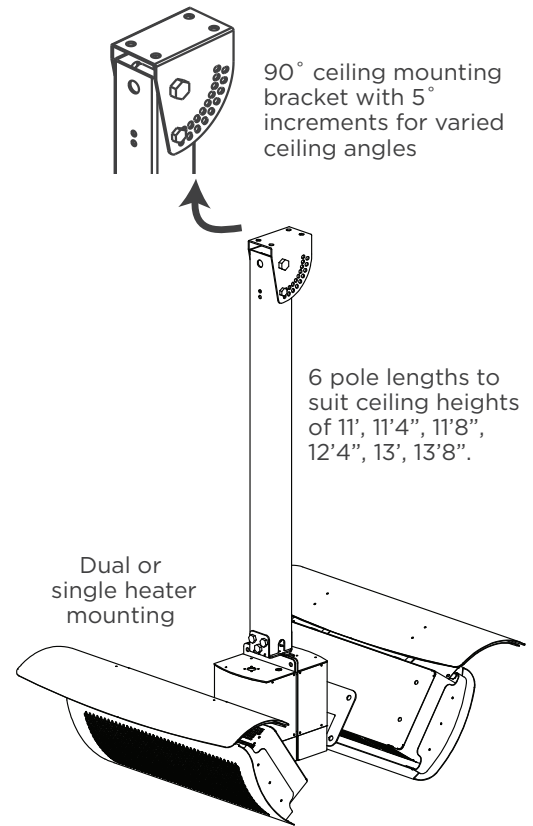

Accessories for Smart-Heat Gas Heaters*

Ceiling Pole

- The dual directional ceiling mount pole offers greater positioning versatility. They offer;
 - Dual or single heater mounting
 - 6 lengths to suit ceiling heights of 11', 11'4", 11'8", 12'4", 13', 13'8"
 - Adjustable mounting bracket to suit most installations

Ceiling Pole Paddles: Ceiling Pole Paddles must be placed with flat fascic facing each other as per diagram.

Dimensions

CEILING POLE PADDLES

CEILING POLE MOUNTING BRACKET