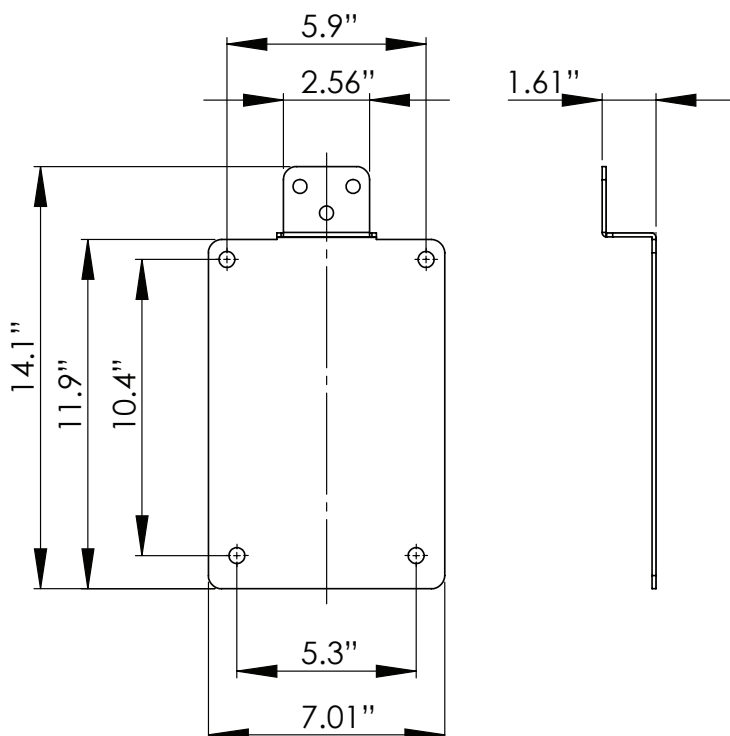

Accessories for Smart-Heat Gas Heaters*

Ceiling Pole

- The dual directional ceiling mount pole offers greater positioning versatility. They offer;
 - Dual or single heater mounting
 - 6 lengths to suit ceiling heights of 11', 11'4", 11'8", 12'4", 13', 13'8"
 - Adjustable mounting bracket to suit most installations

Ceiling Pole Paddles: Ceiling Pole Paddles must be placed with flat fascic facing each other as per diagram.

Dimensions

CEILING POLE PADDLES

CEILING POLE MOUNTING BRACKET