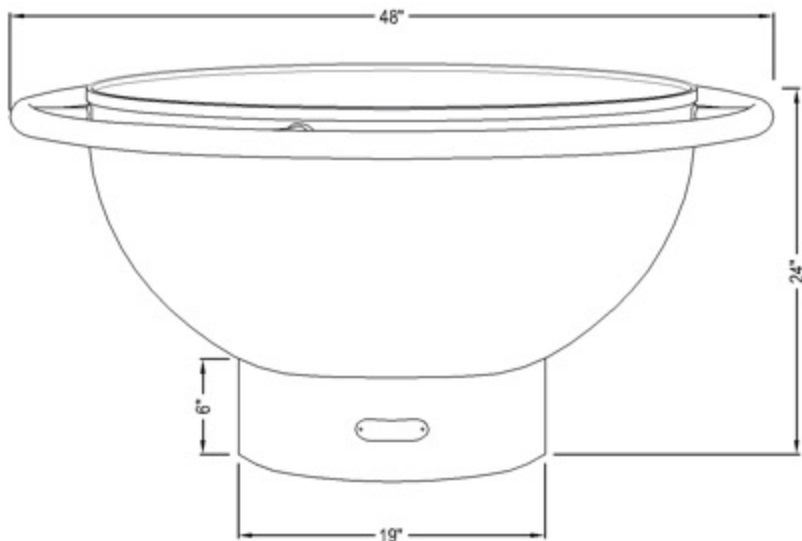

PERSPECTIVE

SPECIFICATIONS

BURNER: 120K BTU BRASS BURNER

PAN SIZE: 34" DIAMETER

LAVA ROCK LBS.: 75

DIMENSIONS: 24" H X 48" W X 48" D

BASE DIMENSIONS: 6" H X 19" DIAMETER

WEIGHT: 180 LBS

MATERIALS: 1/4" THICK MILD CARBON STEEL BOWL & STAINLESS STEEL RING

FINISH: IRON OXIDE & STAINLESS

MANUFACTURER NOTES:

1. VENT THE BASE, CUT THE BOTTOM OUT OF THE HEMISPHERE, BUILD A PLATE TO DROP IN THE HOLE TO ATTACH THE GAS COMPONENTS AND THEN ADD THE LAVA ROCK. THOSE CHANGES ARE MADE BY FIRE PIT ART® AND A WOOD BURNING PIECE IS NOT TO BE MODIFIED FOR GAS BY THE CONSUMER.