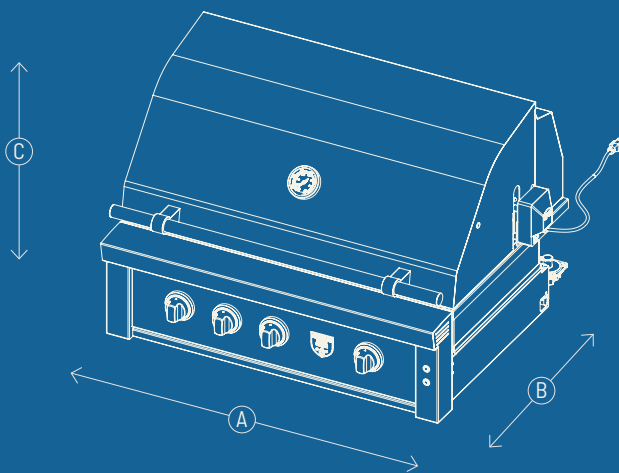

#### OVERALL DIMENSIONS:

- (A) Width: 30 inches
- (B) Depth: 29.61 inches
- (C) Height: 25.45 inches

#### CUTOUT DIMENSIONS:

- (A) Width: 28.75 inches
- (B) Depth: 21.625 inches
- (C) Height: 10.25 inches

#### OVERALL DIMENSIONS:

- (A) Width: 36 inches
- (B) Depth: 29.61 inches
- (C) Height: 25.45 inches

#### CUTOUT DIMENSIONS:

- (A) Width: 34.75 inches
- (B) Depth: 21.625 inches
- (C) Height: 10.25 inches