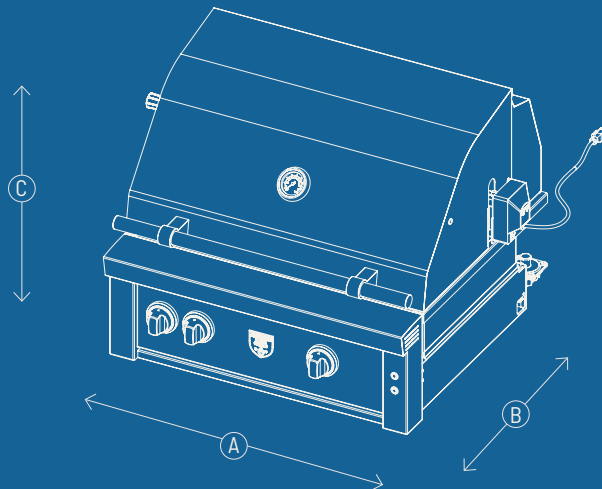

### FEATURES:

- » #304 Stainless Steel Construction
- » 18-Gauge Double-Lined Hood w/ Spring Assist
- » #304 Stainless Steel Full-Width Hood Handle
- » Total BTUs
  - 30" - 64,000 BTU
  - 36" - 90,000 BTU
  - 42" - 90,000 BTU
- » 12,000 BTU Infrared Back Burner
- » 26,000 BTU Red Brass Burners
- » Heavy-Duty 9mm Cooking Grates
- » Flame Thrower Ignition
- » Interior Halogen Cooking Lights
- » Blue LED Lights Over Each knob
- » Heat Zone Separators
- » Easy-Clean Briquette System
- » Built-In Rotisserie Spit Storage
- » Built-In and Cart Models Available
- » Tested to the ANSI Z21.58 / CGA 1.6
- » Built, Factory Tested, and Serviced in the USA
- » Lifetime Warranty on All Replacement Parts

#### OVERALL DIMENSIONS:

- (A) Width: 30 inches
- (B) Depth: 29.61 inches
- (C) Height: 25.45 inches

#### CUTOUT DIMENSIONS:

- (A) Width: 28.75 inches
- (B) Depth: 21.625 inches
- (C) Height: 10.25 inches

#### OVERALL DIMENSIONS:

- (A) Width: 36 inches
- (B) Depth: 29.61 inches
- (C) Height: 25.45 inches