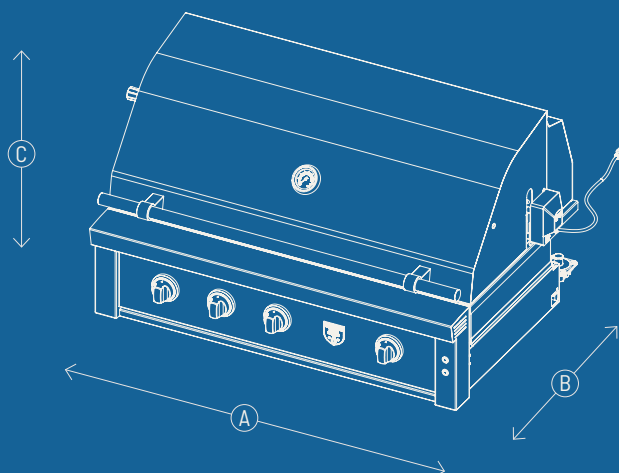

CUTOUT DIMENSIONS:

- (A) Width: 40.75 inches
- (B) Depth: 21.625 inches
- (C) Height: 10.25 inches