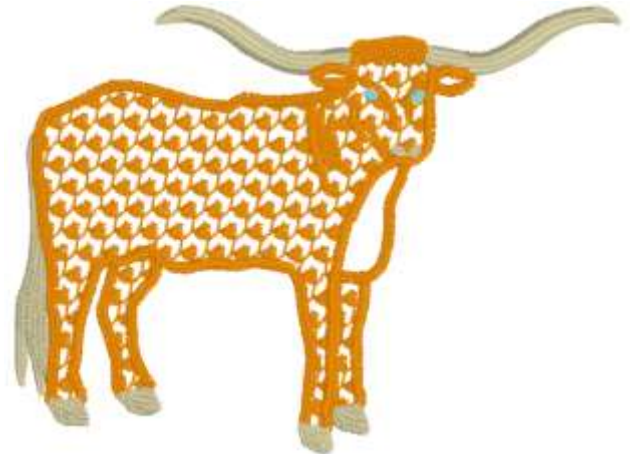

# EMBELLISHED MONOGRAMS \$14

Price includes pairing with any standard monogram or font / [www.sunsetandco.com](http://www.sunsetandco.com)

Chic Bear

Chic Elephant

Chic Bunny

Chic Horns

Chic Turkey

Chic Pumpkin