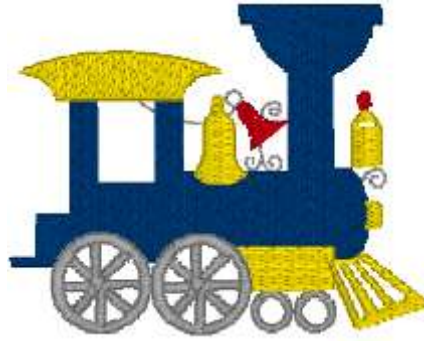

# EMBELLISHED MONOGRAM \$14

custom embroidery / [www.sunsetandco.com](http://www.sunsetandco.com)

Cowboy (Pair with any monogram)

Sailboat - Filled

Zebra Monogram

Anchor with Charlie Font

Train (Pair with any monogram)