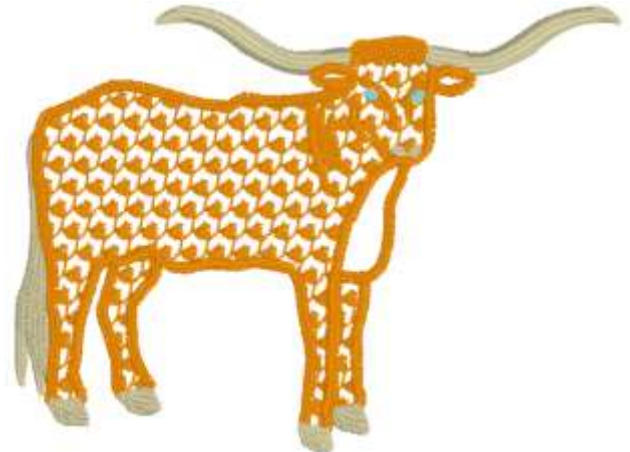

# EMBELLISHED MONOGRAMS \$14

Price includes pairing with any standard monogram or font / [www.sunsetandco.com](http://www.sunsetandco.com)

Chic Bear

Chic Elephant

Chic Bunny

Chic Horns

Chic Turkey

Chic Pumpkin