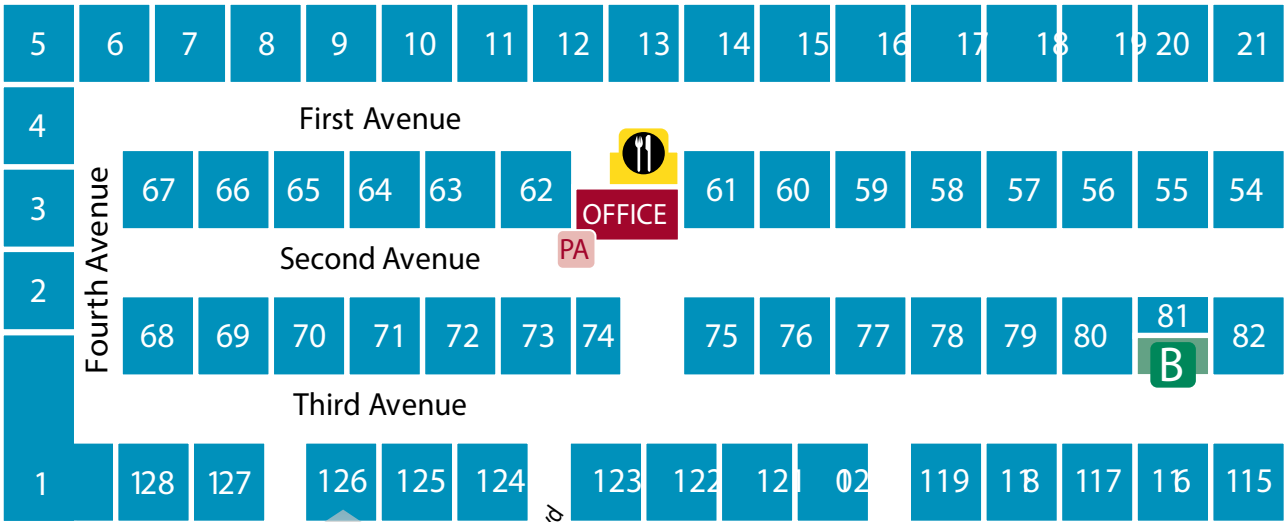

EMERGENCY ASSEMBLY AREA
TRUCK PARKING

LOADING RAMP
& WASH DOWN AREA

MACHINERY
ENTRANCE

DISABLED
PARKING

Fire
Truck

TO LAKE GRACE

HIMAC
ATTACHMENTS

W1 W2 W3 W4 W5/W6/W7

R3/W and Cameron Blvd

CAMPING AND EXHIBITOR PARKING

FAMILY INTEREST DISPLAY PAVILION

ART

FOOD COURT

PAVILION KITCHEN

OP1 OP2 OP3 OP4 OP5 OP6 OP7 OP8

DISABLED PARKING

166

OVAL EXHIBITS

FIREWORKS EXCLUSION ZONE

TURNSTILE

PARKING

EMERGENCY ASSEMBLY AREA

OVAL ENTRANCE

HOCKEY FIELD

AIR STRIP