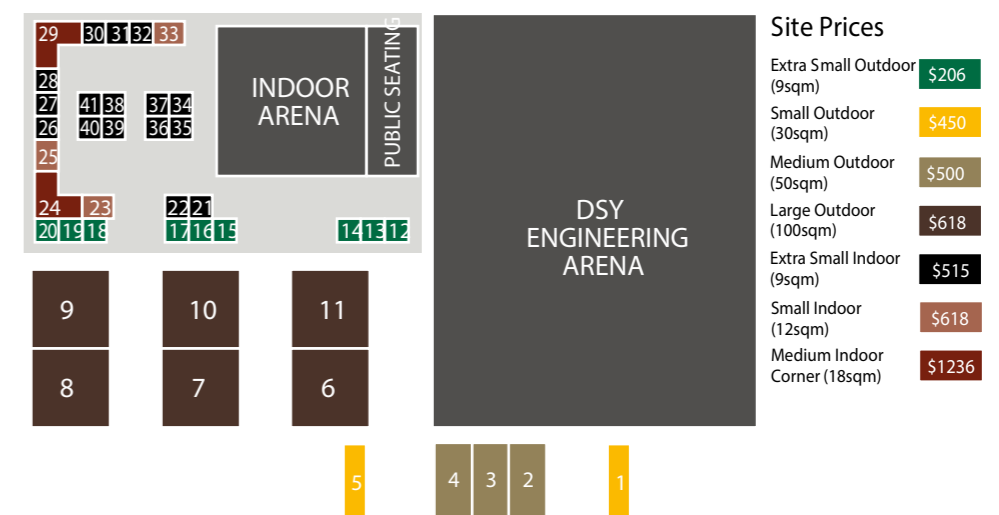

**MAIN MAP**

Site Prices

|                       | Standard Site |        | Premium Site |       |
|-----------------------|---------------|--------|--------------|-------|
|                       | Full          | Half   | Full         | Half  |
| Extra Small (9-99sqm) | \$550         | \$343  | \$685        | \$429 |
| Small (100-224sqm)    | \$636         | \$399  | \$995        | \$623 |
| Medium (225-399sqm)   | \$732         | \$459  | \$1029       | \$644 |
| Large (400-999sqm)    | \$850         | \$532  | \$1063       | \$665 |
| Extra Large (1000sqm) | \$3860        | \$2411 |              |       |

**CARSALES.COM.AU MOTORING ARENA**

PUBLIC PARKING 1

**EQUE STRIAN EXHIBITION**

- Toilets
- Disabled toilets
- Disabled parking
- First aid
- Scooter hire
- Cash facility
- Mothers' room
- Pop Up Musicians
- Information/Office
- Landgate Clipper route