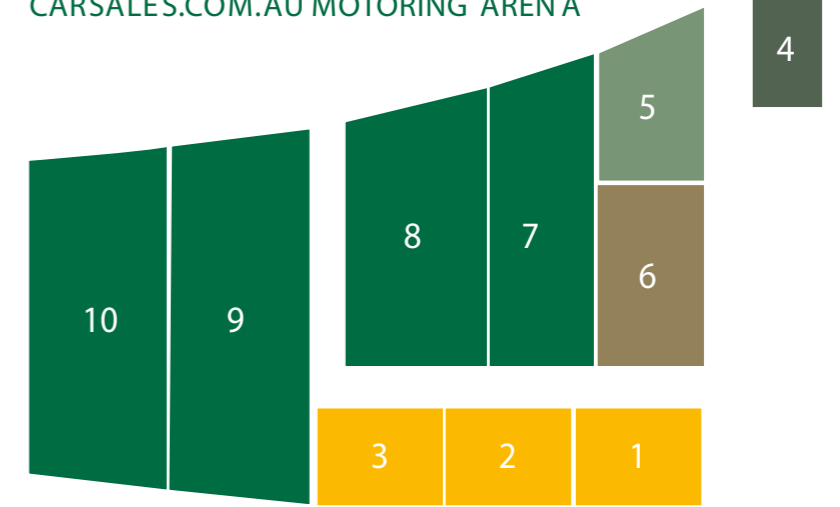

**MAIN MAP**

Site Prices

|                       | Standard Site |        | Premium Site |       |
|-----------------------|---------------|--------|--------------|-------|
|                       | Full          | Half   | Full         | Half  |
| Extra Small (9-99sqm) | \$550         | \$343  | \$685        | \$429 |
| Small (100-224sqm)    | \$636         | \$399  | \$995        | \$623 |
| Medium (225-399sqm)   | \$732         | \$459  | \$1029       | \$644 |
| Large (400-999sqm)    | \$850         | \$532  | \$1063       | \$665 |
| Extra Large (1000sqm) | \$3860        | \$2411 |              |       |

**CARSALES.COM.AU MOTORING ARENA**

PUBLIC PARKING 1

**EQUE STRIAN EXHIBITION**

- Toilets
- Disabled toilets
- Disabled parking
- First aid
- Scooter hire
- Cash facility
- Mothers' room
- Pop Up Musicians
- Information/Office
- Landgate Clipper route