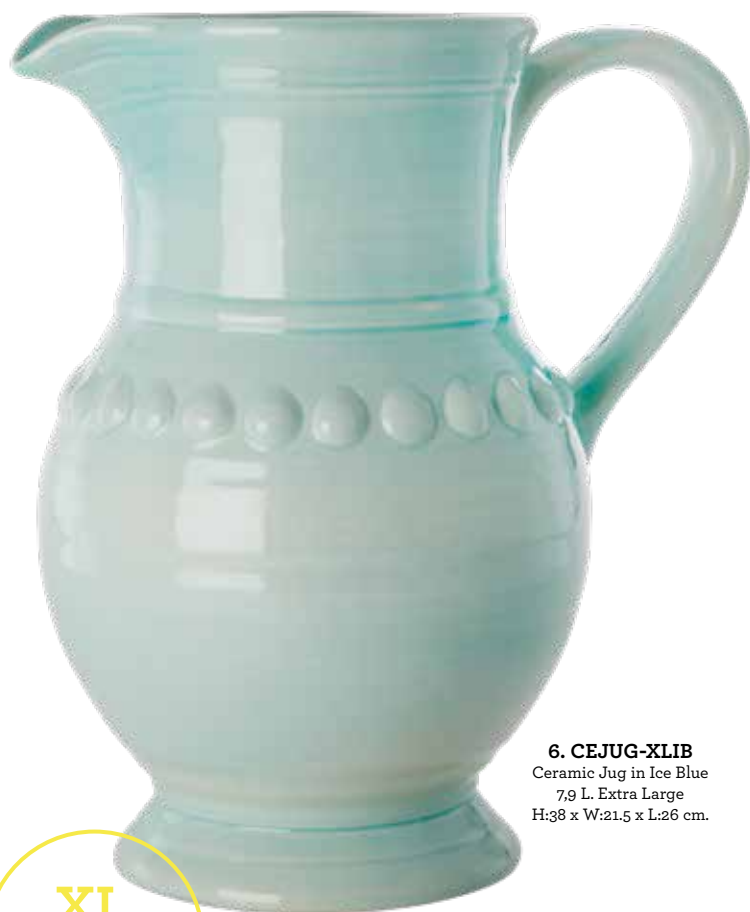

BIG, BOLD AND BEAUTIFUL

Flower Me Happy

6. CEJUG-XLIB
Ceramic Jug in Ice Blue
7,9 L. Extra Large
H:38 x W:21,5 x L:26 cm.

XL
size