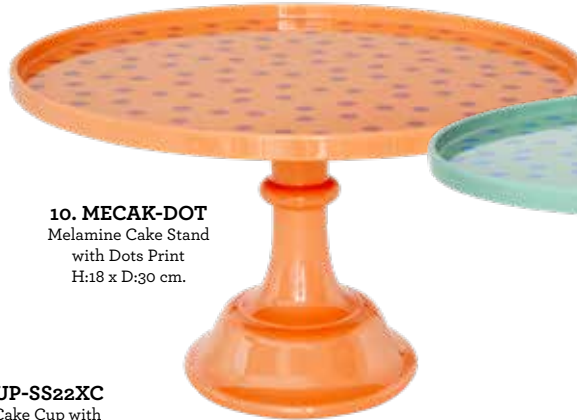

11. BACUP-SS22XC
12 Paper Cake Cup with
Assorted Blue Dots and
Red Hearts Print
H:8.5 x W:8 x L:16 cm.

10. MECAK-DOT
Melamine Cake Stand
with Dots Print
H:18 x D:30 cm.