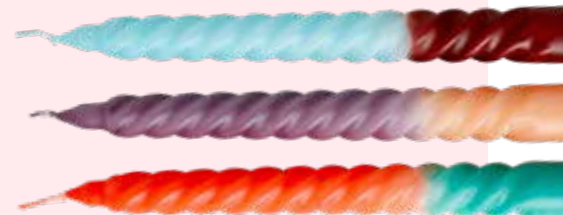

10. CDTWI-HW211XC
Twisted Two Tone Candles in 3 Colors
H:20 x D:2.1 cm.