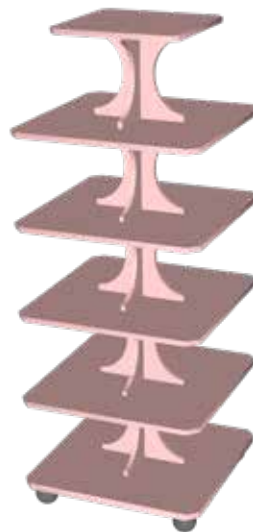

9. DISFUR-BSRATI
Cakestand Display - 6 Shelves - Pink
Room for 20/24 x BSRAT-30
H:168 x W:70 x L:70 cm.