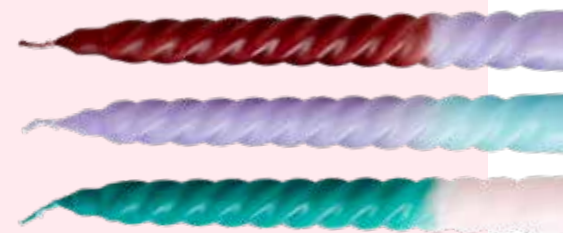

11. CDTWI-HW212XC
Twisted Two Tone Candles in 3 Colors
H:20 x D:2.1 cm.