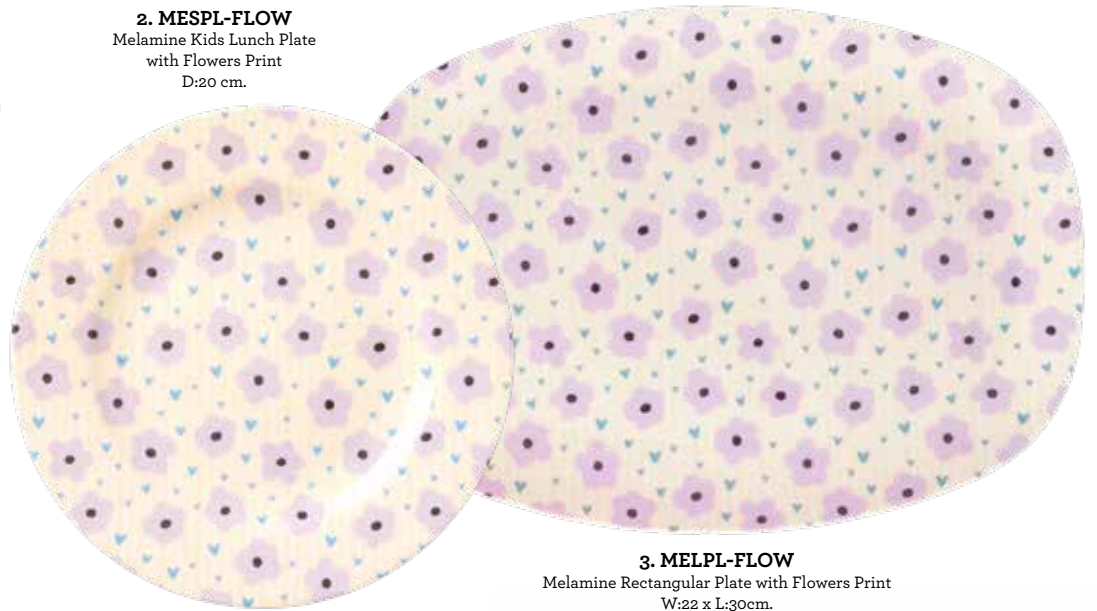

2. MESPL-FLOW
Melamine Kids Lunch Plate
with Flowers Print
D:20 cm.

3. MELPL-FLOW
Melamine Rectangular Plate with Flowers Print
W:22 x L:30cm.