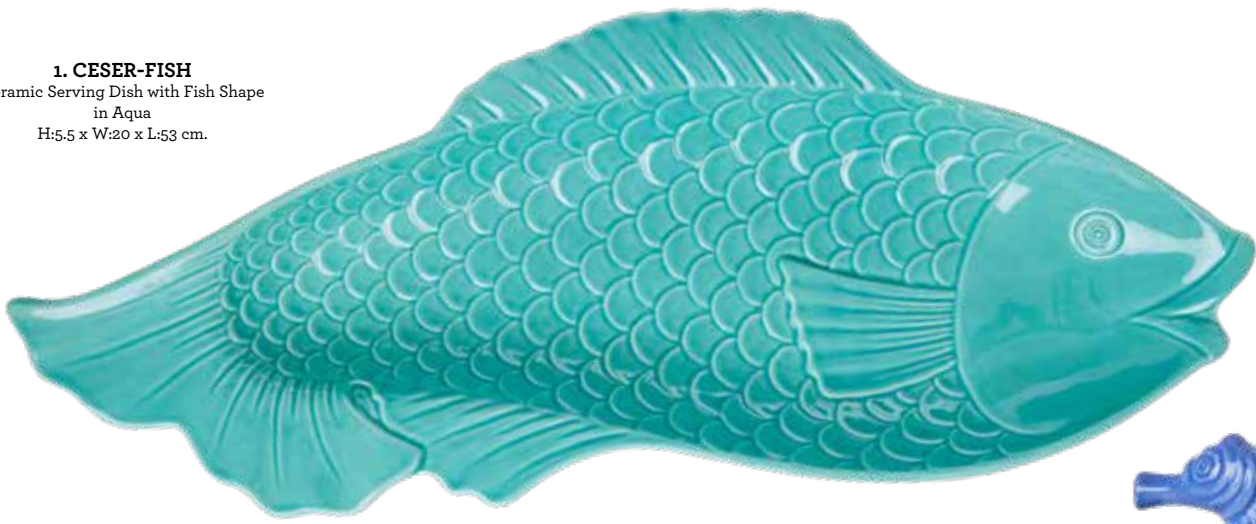

**30. CEBWL-EMMIN**  
Ceramic Bowl with Embossed Flower Design - Mint  
H:10 x D:14.5 cm.

**32. CEMUG-EMMIN**  
Ceramic Mug with Embossed Flower Design - Mint  
H:8 x D:9.8 cm.

**31. CEBWL-SEMMIN**  
Ceramic Bowl with Embossed Flower Design - Mint - Small  
H:7 x D:12 cm.

**33. CEBWL-EMBL**  
Ceramic Bowl with Embossed Flower Design - Blue  
H:10 x D:14.5 cm.

**35. CEMUG-EMBL**  
Ceramic Mug with Embossed Flower Design - Blue  
H:8 x D:9.8 cm.

**34. CEBWL-SEMBL**  
Ceramic Bowl with Embossed Flower Design - Blue - Small  
H:7 x D:12 cm.

# BRING OUT THE FUN

joyous mix of flowers and colors -  
makes you smile from within

**1. CESER-FISH**  
Ceramic Serving Dish with Fish Shape  
in Aqua  
H:5.5 x W:20 x L:53 cm.

**2. CELPL-FIAQ**  
Ceramic Lunch Plate in Fish Shape - Aqua  
W:21 x L:25 cm.