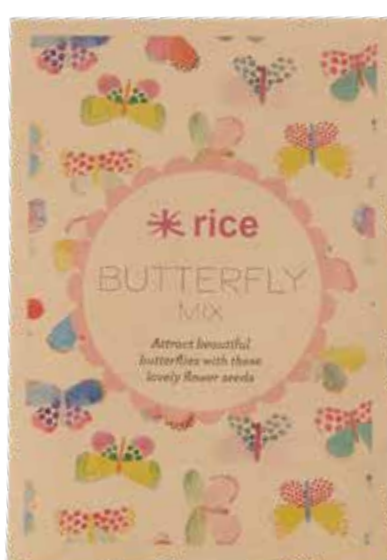

2. FLOSE-SBUT
Rice Happy Earth Flower Seeds
Butterfly Mix
H:12.5 x L:9 cm.