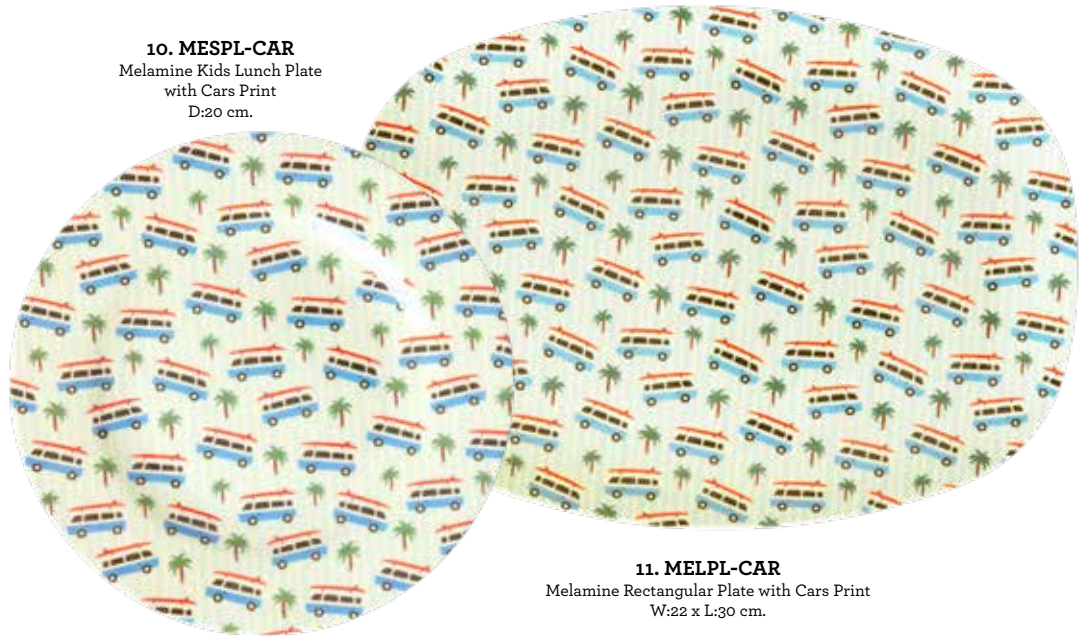

# CATCHING THE WAVES

Dreamy new print that makes you want to travel  
the world and just drive into the horizon...

**9. MELCU-LCAR**  
Melamine Cups with  
Cars Print - Two Tone - Tall  
H:13 x D:9 cm.

**10. MESPL-CAR**  
Melamine Kids Lunch Plate  
with Cars Print  
D:20 cm.