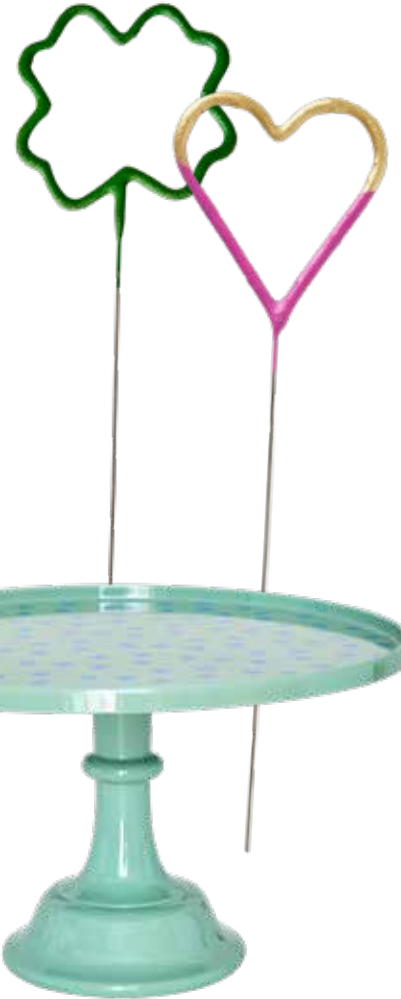

6. CDSPA-HEARTI
Pink Sparkler - Heart Shape
H:18 x W:6 cm.

7. CDSPA-HEARTG
Golden Sparkler - Heart Shape
H:18 x W:6 cm.

8. CDSPA-CLOVG
Green Sparkler - Clover Shape
H:18 x W:6 cm.

9. CDSPA-CLOVGO
Golden Sparkler - Clover Shape
H:18 x W:6 cm.

13. MECAK-DOTG
Melamine Cake Stand
with Dots Print - Green
H:18 x D:30 cm.