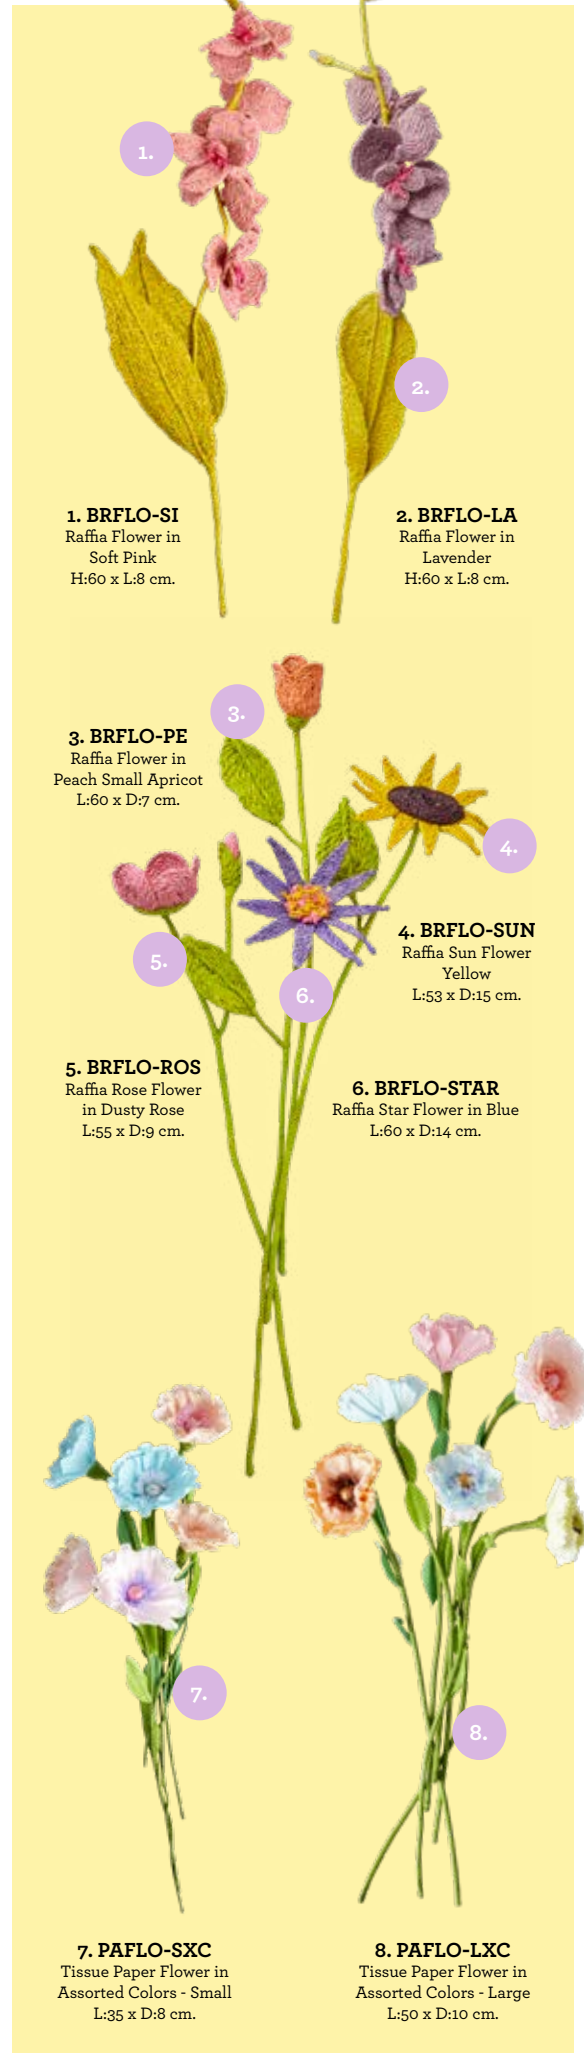

1. BRFFLO-SI
Raffia Flower in
Soft Pink
H:60 x L:8 cm.

2. BRFFLO-LA
Raffia Flower in
Lavender
H:60 x L:8 cm.

3. BRFFLO-PE
Raffia Flower in
Peach Small Apricot
L:60 x D:7 cm.

4. BRFFLO-SUN
Raffia Sun Flower
Yellow
L:53 x D:15 cm.

5. BRFFLO-ROS
Raffia Rose Flower
in Dusty Rose
L:55 x D:9 cm.

6. BRFFLO-STAR
Raffia Star Flower in Blue
L:60 x D:14 cm.

7. PAFLO-SXC
Tissue Paper Flower in
Assorted Colors - Small
L:35 x D:8 cm.

8. PAFLO-LXC
Tissue Paper Flower in
Assorted Colors - Large
L:50 x D:10 cm.