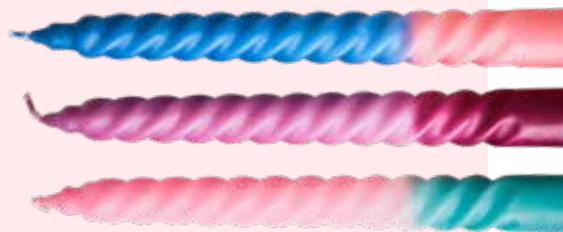

12. CDTWI-AW22XC
Twisted Two Tone Candles in 3 Assorted Colors
H:20 x D:2.1 cm.