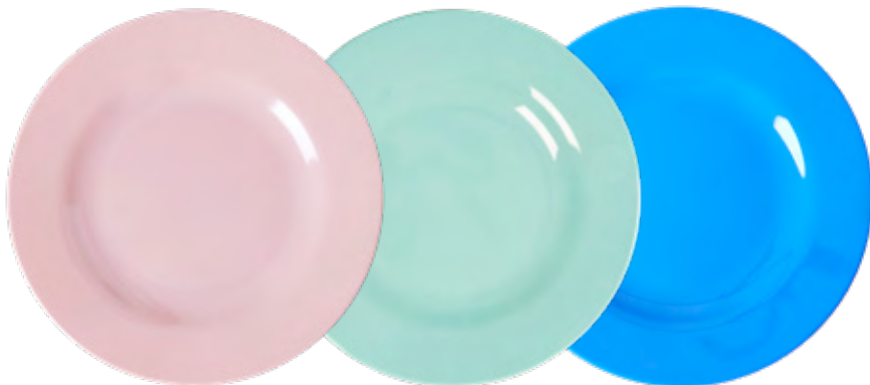

4. MELSP-SSE4XC
Melamine Teaspoon with 3
Asst. Maritime Prints - Single
L:14.5cm

SEA
YOU
SOON

5. MELCU-LSHR
Melamine Cup with
Shrimp Print - Tall - 400 ml
H:13cm x D:9cm

6. MELCU-LLIL
Melamine Cup with Lifeline
Print - Tall - 400 ml
H:13cm x D:9cm

7. MELCU-LANC
Melamine Cup with Anchor
Print - Tall - 400 ml
H:13cm x D:9cm

8. MELSP-LSE4XC
Melamine Latte Spoon with 3
Asst. Maritime Prints - Single
L:22cm

9. MELBW-SHR
Melamine Bowl with Shrimp
Print - Medium - 700 ml
H:7.5cm x D:15cm

10. MELBW-ANC
Melamine Bowl with Anchor
Print - Medium - 700 ml
H:7.5cm x D:15cm

11. MELBW-LIL
Melamine Bowl with Lifeline
Print - Medium - 700 ml
H:7.5cm x D:15cm

1. CEDIS-2ZSHELBG
Ceramic Shell Bowl in Blue
and Green - Set of 2
H:4cm x W:8cm x L:11.2cm

2. CEDIS-2ZSHELLI
Ceramic Shell Bowl in Laven-
der and Pink - Set of 2
H:4cm x W:8cm x L:11.2cm

3. KISAW-AW21XC
50 Sandwich Wrapping Paper in Asst.
Print - Dots and Hearts Prints
W:17 x L:37

SAIL AWAY...