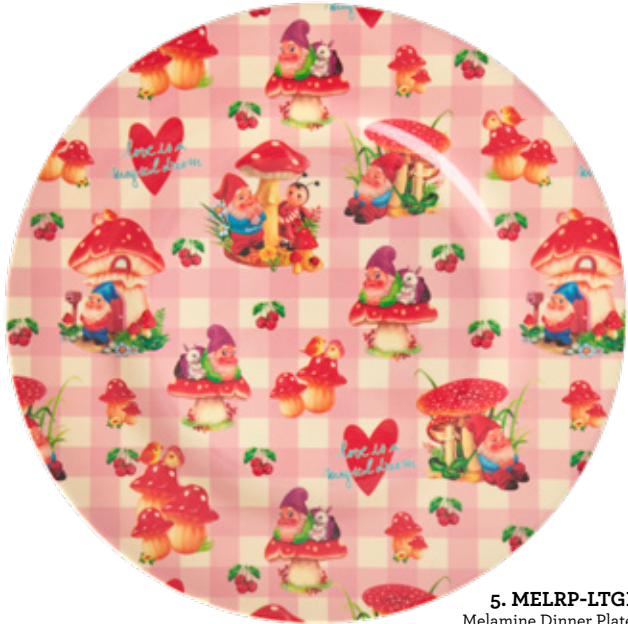

2 MELCU-LTCH
Melamine Cup with Love Therapy Cherry
Print - Medium - 250 ml
H:9cm x D:9cm

3. MESPL-LTCH
Melamine Side Plate with Love
Therapy Cherry Print
D:20cm

4. MELBW-LTCH
Melamine Bowl with Love Therapy
Cherry Print - Medium - 700 ml
H:7,5cm x D:15cm

5. MELRP-LTCH
Melamine Dinner Plate with Love
Therapy Cherry Print
D:25cm

Love Therapy[®]
✪ rice

1. MELCU-LLTGN
Melamine Cup with Love Therapy Gnome Print - Tall - 400 ml
H:13cm x D:9cm

2. MELCU-LTGN
Melamine Cup with Love Therapy Gnome Print - Medium - 250 ml
H:9cm x D:9cm

4. MESPL-LTGN
Melamine Side Plate with Love Therapy Gnome Print
D:20cm

3. MELBW-LTGN
Melamine Bowl with Love Therapy Gnome Print
Medium - 700 ml
H:7.5cm x D:15cm

5. MELRP-LTGN
Melamine Dinner Plate with Love Therapy Gnome Print
D:25cm