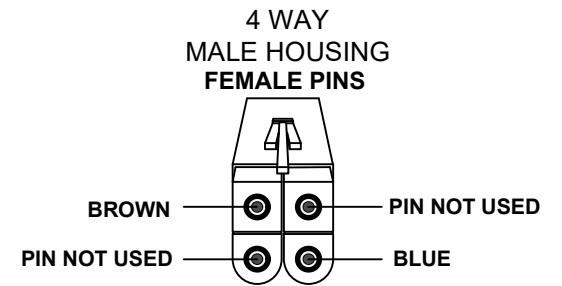

Blue

Brown

ACTIVE
NEUTRAL
EARTH

230 V 50Hz

Please Note. The Sonesse 40 RTS Motor is double insulated (Insulation Class II) and does not require an earth connection.

Project Name Sonesse 40 RTS with In-Line Connector	
Date Printed 08/04/2020	Drawn By R. HANDOG
Drawing No 0001521