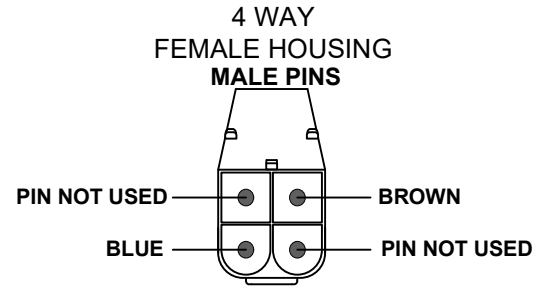

Blue

Brown

ACTIVE
NEUTRAL
EARTH

230 V 50Hz

Please Note. The Sonesse 40 RTS Motor is double insulated (Insulation Class II) and does not require an earth connection.

Project Name Sonesse 40 RTS with In-Line Connector	
Date Printed 08/04/2020	Drawn By R. HANDOG
Drawing No 0001521