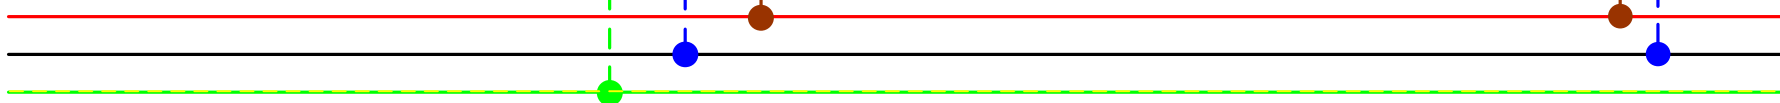

SITUO 1 RTS

EOLIS SENSOR RTS

Green/Yellow  
Blue  
Brown

L N

Brown  
Blue

ACTIVE  
NEUTRAL  
EARTH

230 V 50Hz

For programming and resetting purposes, we strongly recommend a means to switch on/off one motor at a time.