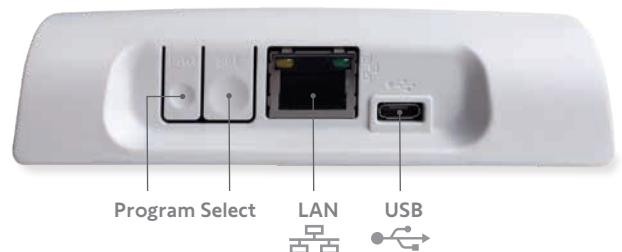

TECHNICAL CHARACTERISTICS

Operating Temperature	5°C to 35°C
Protection Rating	IP 30
Radio Frequency	RTS:433.42 MHz
Radio Hz Range	200 metres in open field, 20 metres through 2 reinforced concrete walls
Dimension (H x W x D mm)	110 X 71.5 X 24 (without plug)