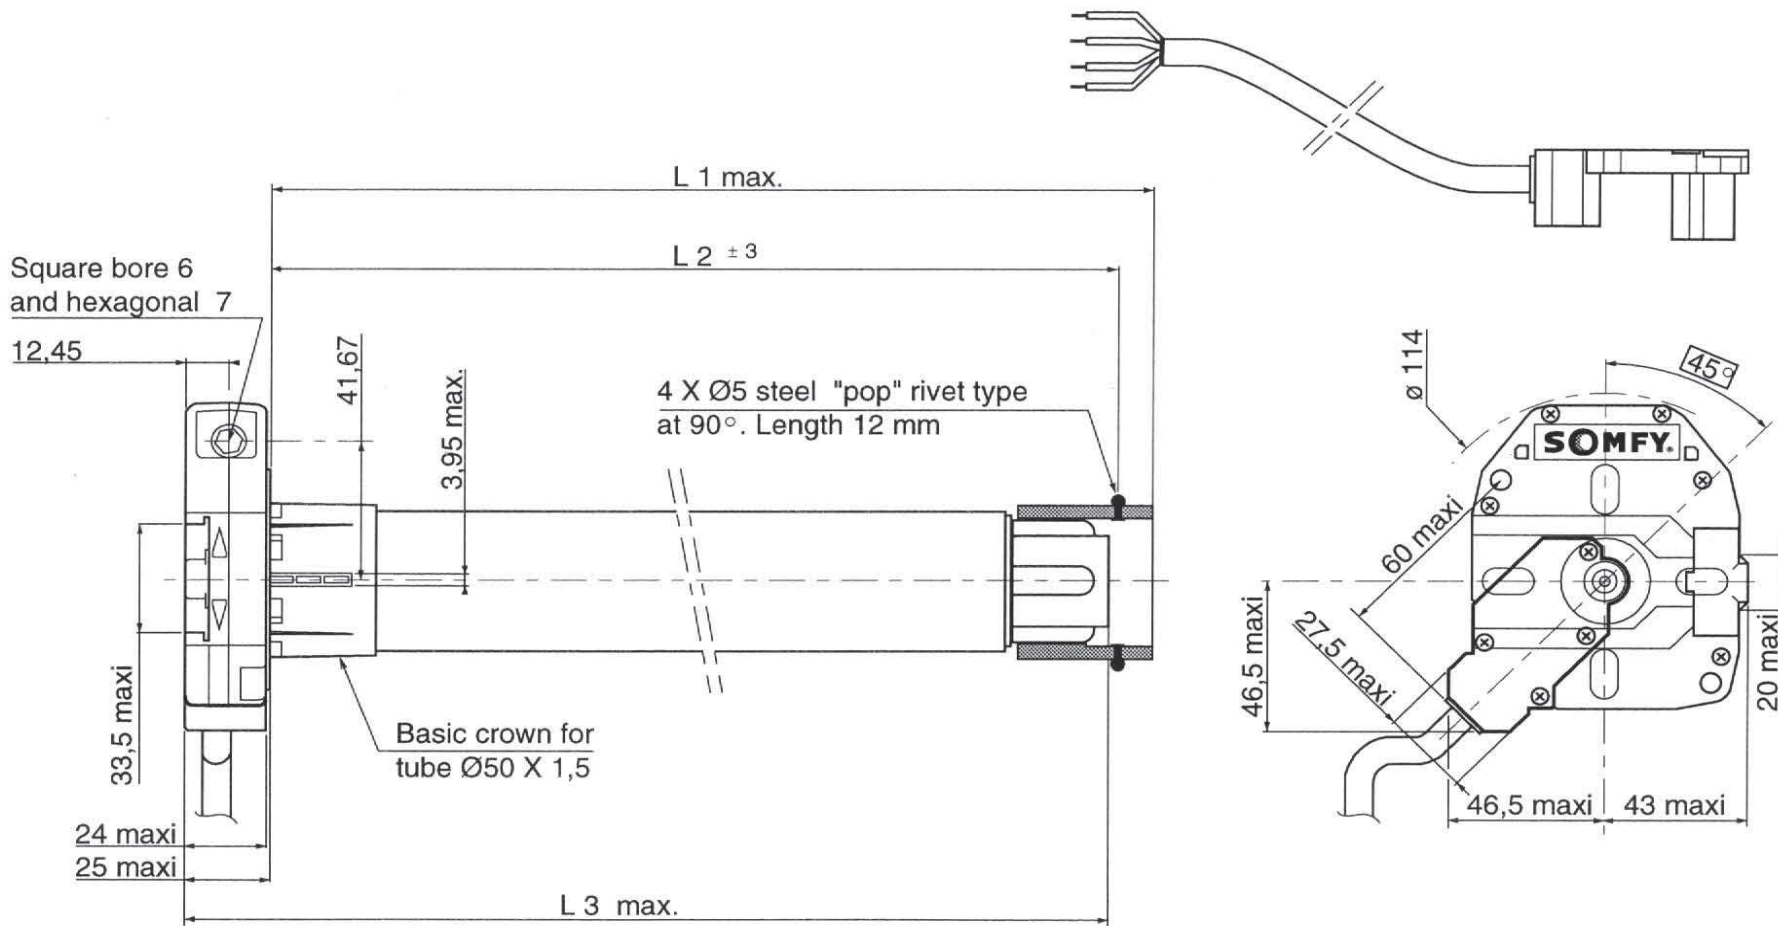

WIRING	Neutral	Blue
	White button	Brown
	Yellow button	Black
	Earth	Green / Yellow

Visa : BEM Quality MKI