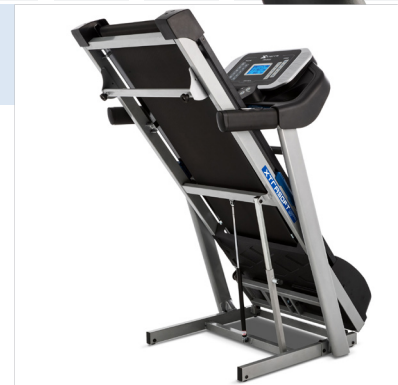

# TRX2500 TREADMILL

**CUSHIONED DECK:** Powerful 2.25HP motor with 20" x 55" low maintenance XTRA Soft cushioned shock absorbing deck with a shock absorbing anti-static belt and tapered rollers

**LARGE BACKLIT DISPLAY:** The console display features an easy to read large 5.5" Blue Backlit LCD display with 28 programs for users of all fitness levels

**INTERGRATED AUDIO JACK & SPEAKERS:** built-in dual speaker system with MP3 compatibility for your favourite music, a powerful cooling fan, and large accomodating book rack

**HANDLEBAR SPEED & INCLINE CONTROLS:** handlebar mounted speed/incline buttons with dual contact heart rate grips on stationary bars

**COMPACT & EASY TRANSPORT:** hands free 'soft drop' folding deck technology, Lift Assist frame design and 4 roller wheels allow for a great space-saving storage friendly solution when the treadmill is not in use

# TRX2500

CONSOLE	5.5" blue backlit LCD
PROGRAMS	28 programs: 24 preset, 2 custom, 1 HR, 1 manual
HEART RATE	Dual contact heart rate grips
SPEED/INCLINE	0.5 - 10 mph/0.8 - 16 kph, 0 - 10 incline levels
DRIVE MOTOR	2.25 continuous horsepower
BELT	2-ply belt
DECK SIZE	20" x 55"/51 cm x 140 cm
QUICK TOUCH KEYS	Quick speed/incline controls on console and handlebars
FRAME DESIGN	Heavy Gauge Steel Frame, Folding
DIMENSIONS	72.3" x 35.5" x 56.1" / 184 cm x 90 cm x 143cm, 197 lb / 90 kg
MAX USER WEIGHT	300 lb/136 kg
PACKAGING	77" x 31" x 17" / 195 cm x 78 cm x 44 cm, 210 lb / 95 kg, 23.62 cu.ft.
UPC	7 95447 12587 3
WARRANTY	Frame & Motor: Lifetime, Parts & Labour: 1 year