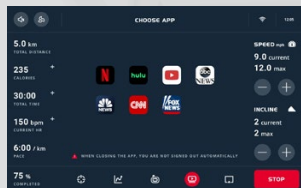

Handlebar Toggles ON/OFF

Hand Pulse Sensors

Speed Toggles

- Intuitive User Interface
- Built-In Apps
- Track Your History
- Multiple Workout Views
- And More!

EQUIPMENT SPECIFICATIONS

Console	10.1" Touchscreen Display, Screen Mirroring (iOS or Android), WiFi Connection, 7 Preloaded Entertainment Apps, USB Charging Port, Tablet Friendly Reading Rack, Adjustable Fan, 3.5mm Audio-input only (no output), Bluetooth FTMS for Wireless Headphones and 3rd Party Apps, Wireless Software Updates
Programs	10 Programs: Hill, Fat Burn, Cardio, Strength, HIIT, Calories, Fusion, (2) Heart Rate, and up to 12 Custom
Heart Rate	Contact & Bluetooth, Wireless Heart Rate Transmitter Strap Included
Speed/Incline	0.5 - 12 mph / 15 Levels
Handlebar Toggles	Yes, Speed & Incline
Drive Motor	4.0 HP
Deck	1" Phenolic, Silicone Lubricated
Belt	22" x 60"
Rollers	2.5" (Crowned)
Frame	Folding, Heavy-Gauge High Strength w/ Durable Powder Coat Paint
Dimensions	82" L x 35" W x 57" H
Product Weight	285 lb
Max User Weight	425 lb