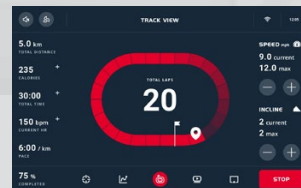

Handlebar Toggles ON/OFF

Hand Pulse Sensors

Speed Toggles

- Intuitive User Interface
- Built-In Apps
- Track Your History
- Multiple Workout Views
- And More!

EQUIPMENT SPECIFICATIONS

Console	10.1" Touchscreen Display, Screen Mirroring (iOS or Android), WiFi Connection, 7 Preloaded Entertainment Apps, USB Charging Port, Tablet Friendly Reading Rack, Adjustable Fan, 3.5mm Audio-input only (no output), Bluetooth FTMS for Wireless Headphones and 3rd Party Apps, Wireless Software Updates
Programs	10 Programs: Hill, Fat Burn, Cardio, Strength, HIIT, Calories, Fusion, (2) Heart Rate, and up to 12 Custom
Heart Rate	Contact & Bluetooth, Wireless Heart Rate Transmitter Strap Included
Speed/Incline	0.5 - 12 mph / 15 Levels
Handlebar Toggles	Yes, Speed & Incline
Drive Motor	4.0 HP
Deck	1" Phenolic, Silicone Lubricated
Belt	22" x 60"
Rollers	2.5" (Crowned)
Frame	Folding, Heavy-Gauge High Strength w/ Durable Powder Coat Paint
Dimensions	82" L x 35" W x 57" H
Product Weight	285 lb
Max User Weight	425 lb