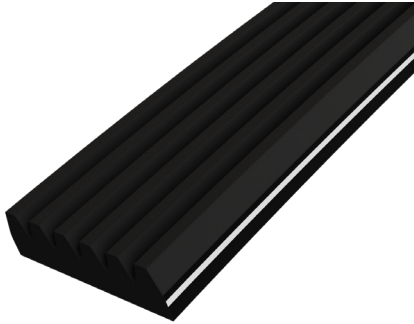

BELT FEEL

Xs 9-7480-QINTPO

Smooth Poly V