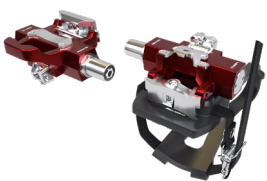

Morse Taper Triple Link™
Keo-compatible pedals