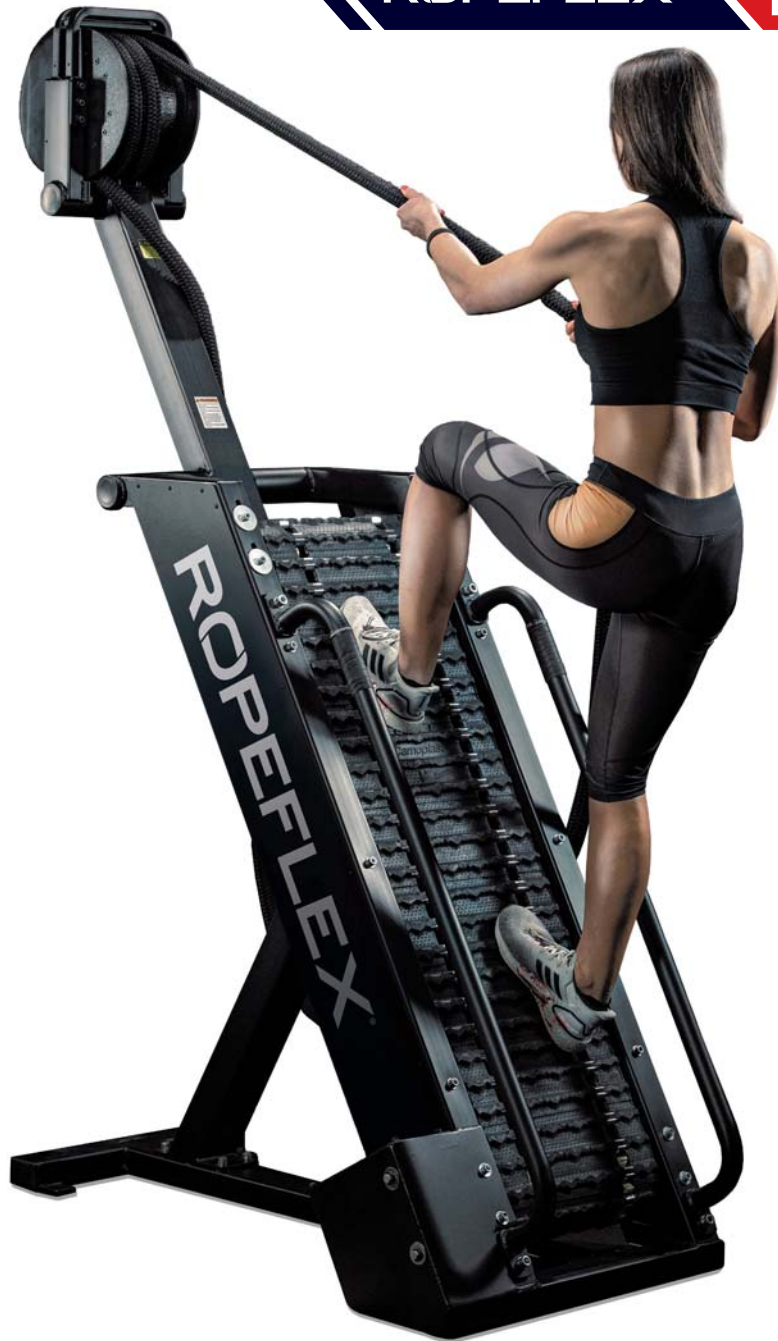

ROPEFLEX

RX4400 APEX CLIMBING ROPE TRAINER

REACH NEW HEIGHTS WITH THE APEX TREAD CLIMBING ROPE TRAINER. TAKE THE CHALLENGE AND MAXIMIZE RESULTS.

PROGRESSIVE RESISTANCE

Resistance adjusts automatically from 20lbs up to 450lbs, based on speed and intensity

INDEPENDENT RESISTANCE DRIVES

The tread belt is independent of the rope pulling drum and adjusts progressively based upon weight and intensity of the user

TWO CLIMBING ANGLES

Challenge yourself at a 50° (degree) angle or go extreme with the 60° (degree) configuration

HAND-MADE BRAIDED ROPE

GET A GRIP on our durable and pliable, polyester-weaved rope. Soft on hands and easy-to-clean. Available in black or burgundy-black colors

ENGINEERED TO LAST

Maintenance-free design using the highest quality materials available. Easily transportable with built-in transport wheels