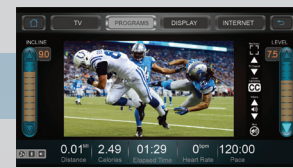

# CU900ENT UPRIGHT BIKE

Easy Seat Adjustment

Users get the best of both in motivation and entertainment with the CU900ENT Upright Bike. The 10.1" touchscreen display allows users to watch TV, surf the internet and stream music while they work out. Three workout display modes give users plenty of feedback on their performance and progress. Commercial-grade pedals, cranks and bearings provide outstanding function and durability.

## **CU900ENT** UPRIGHT BIKE

- Extra wide, 8 groove poly-v belt, spring loaded idler for reduced belt tension for longer belt and bearing life
- Quick adjust seat easily slides to accommodate users of various heights
- Oversized 1" crank axle along with heavy duty roller bearings for reliable longevity
- Easy in and out ratcheting pedals with 2-degree pedal inversion for a comfortable workout
- 40 levels of resistance will keep your clients engaged during their entire workout

Integrated adjustable fan for workout comfort

10.1" touchscreen display with multiple viewing modes

Tablet friendly reading rack holder

Accessory tray for secure placement of keys, smartphones, etc.

**TV** Watch your favorite TV shows right on the console, control the volume, and switch channels by tapping the virtual buttons on the screen.

**DISPLAY** The system provides 3 different viewing modes (Simple, Track, Dashboard) to fine tune your workout experience.

**INTERNET** Easily access preselected websites and online apps such as YouTube, Facebook, and Twitter through the internet on the touchscreen.