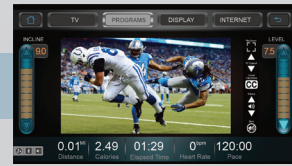

# CE900ENT ELLIPTICAL TRAINER

2-Degree Inversion

Created to work out with comfort and ease, the CE900ENT features the Spirit signature entertainment console for media at your fingertips. Users can watch TV, browse the internet or stream audio while working on their fitness with this 10.1" touchscreen display. This elliptical features a smooth pedal motion to minimize joint stress. The robust drive train system is not only durable, but designed to stand the test of time. Combine that with the 2-degree inversion of the pedals for an ergonomic foot path.

## CE900ENT ELLIPTICAL TRAINER

- Extra wide, 12 groove poly-v belt with roller bearing tensioner system to provide smooth feel and long product life
- 30 lbs. flywheel with a 12:1 pedal to flywheel ratio creates the perfect balance for smooth stride motion at any speed/resistance level
- 21" stride length with exclusive 2-degree pedal inversion to assure a comfortable motion
- Industrial grade 72mm roller bearings assure for long life and added reliability
- 40 levels of resistance will keep your clients engaged during their entire workout

Integrated adjustable fan for workout comfort

10.1" touchscreen display with multiple viewing modes

Tablet friendly reading rack holder

Accessory tray for secure placement of keys, smartphones, etc.

**TV** Watch your favorite TV shows right on the console, control the volume, and switch channels by tapping the virtual buttons on the screen.

**DISPLAY** The system provides 3 different viewing modes (Simple, Track, Dashboard) to fine tune your workout experience.

**INTERNET** Easily access preselected websites and online apps such as YouTube, Facebook, and Twitter through the internet on the touchscreen.