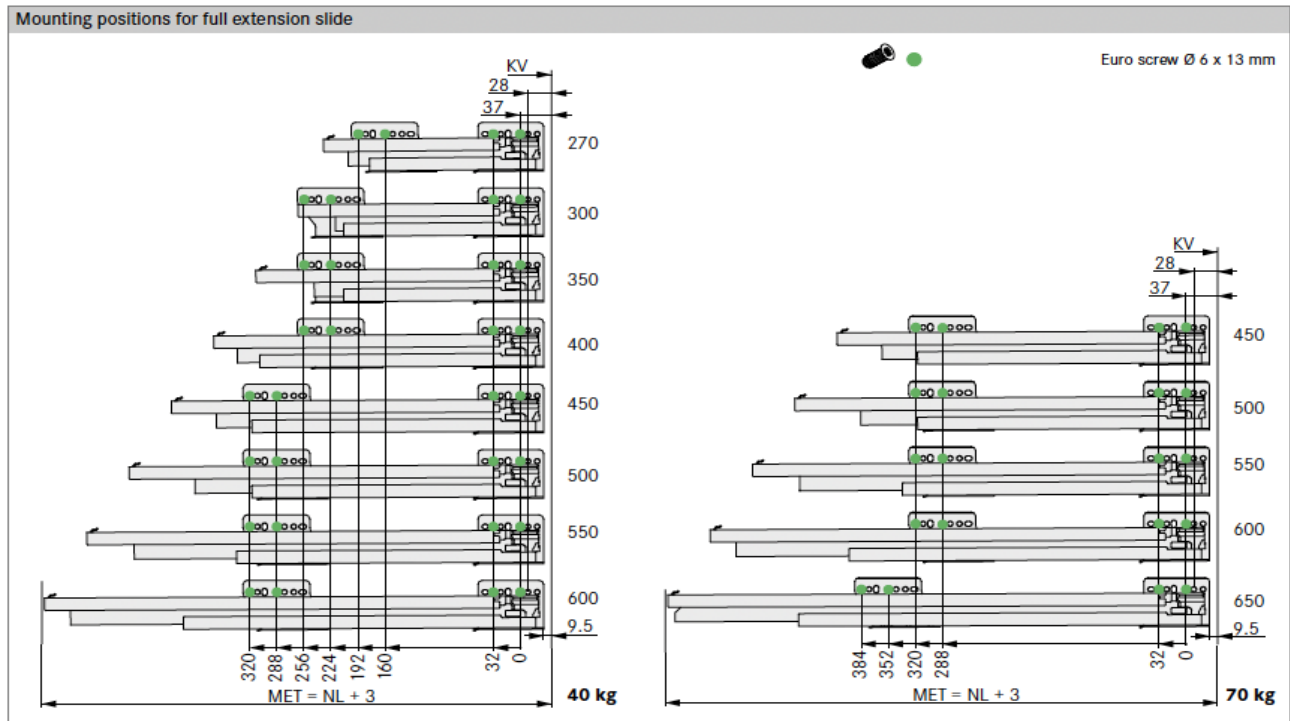

Installation Instruction for: Nova Pro Scala Drawer H90, 30 - 55 cm

LEGEND

B	Bottom panel	FST	Front overlay	NL	Nominal length
BB/BL	Bottom panel width/length	KV	Cabinet front edge	RW	Back panel
EB	Installation width	LWK	Inside cabinet width	RWB	Back panel width
FAS	Front overlay, side	MET	Minimum installation depth	RWH	Back panel height