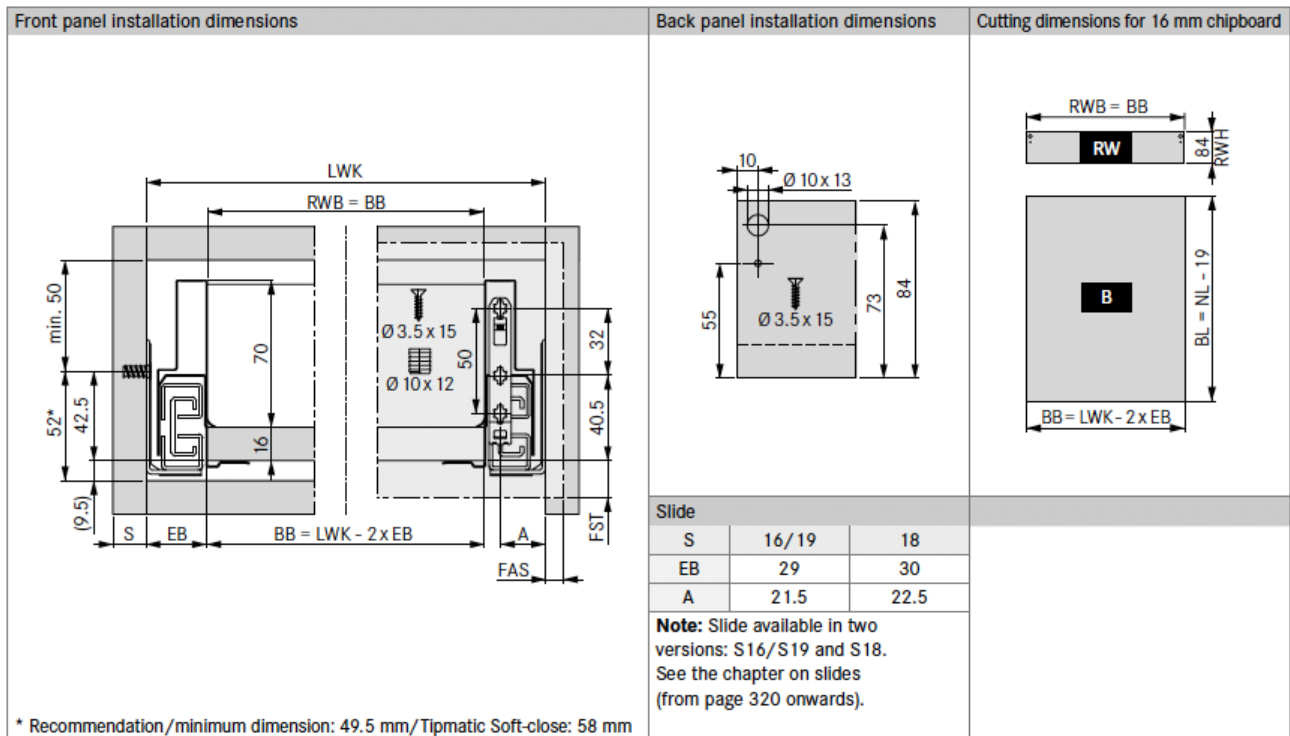

Installation Instruction for: Nova Pro Scala Drawer H90, 30 - 55 cm

LEGEND

B	Bottom panel	FST	Front overlay	NL	Nominal length
BB/BL	Bottom panel width/length	KV	Cabinet front edge	RW	Back panel
EB	Installation width	LWK	Inside cabinet width	RWB	Back panel width
FAS	Front overlay, side	MET	Minimum installation depth	RWH	Back panel height