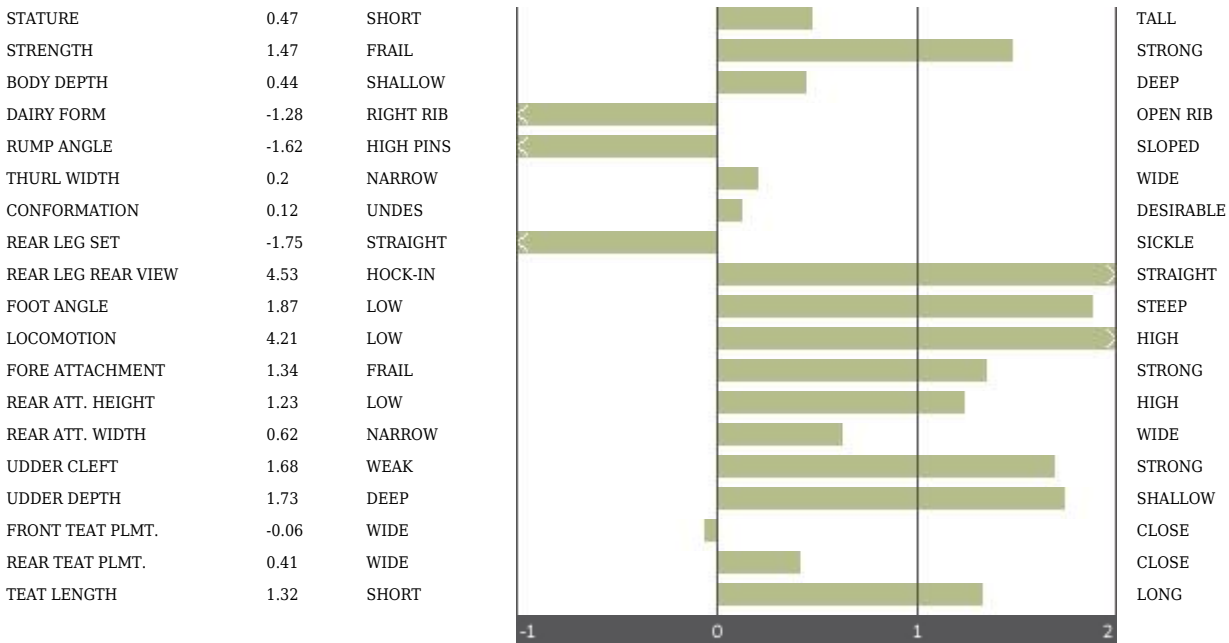

THE BEST OF INTERMIZOO GENETICS!

Five Intermizoo bulls in his pedigree: SPINOFF x MIURA x BRASILEIRO x MISIS x ACTIVE. Excellent daughter fertility, high BCS index. Great morphology and strenght. Ideal teat size and placement.

USE ON: Clash, Parallel, Pegasus, Jesolo, Scipione, Nebula, Kubrick, Sharpe, Sound System, Hotline, Hotrod, Dateline, Hothand

Last update: 2022 April

GPFT: +4425		IES: +1214		ICS-PR: +1256	
Production		Conformation		Management Traits	
Milk	+643	Type	+0,86	Sire calving ease	102
Pr. %	+0,22	Udder comp.	+1,52	Daughter calving ease	111
Pr. kg	+48	Feet & Legs comp.	+3,85	Milking speed	97
Fat %	+0,33	Rel. %	69	SCS	110
Fat kg	+64	Milk qualities		Udder health	109
Daughters	0	K - casein	AB	Longevity	116
Herds	0	Beta Casein	A2A2	Fertility	113
Rel. %	75	Beta - Lactoglobulin	AA	Feed Efficiency Index (PFE)	100
		Pro Caseus	102	BCS	112
				Grazing	113

LINEAR TRAITS

GTPI +2695

NET MERIT \$ +640

USA PROOF