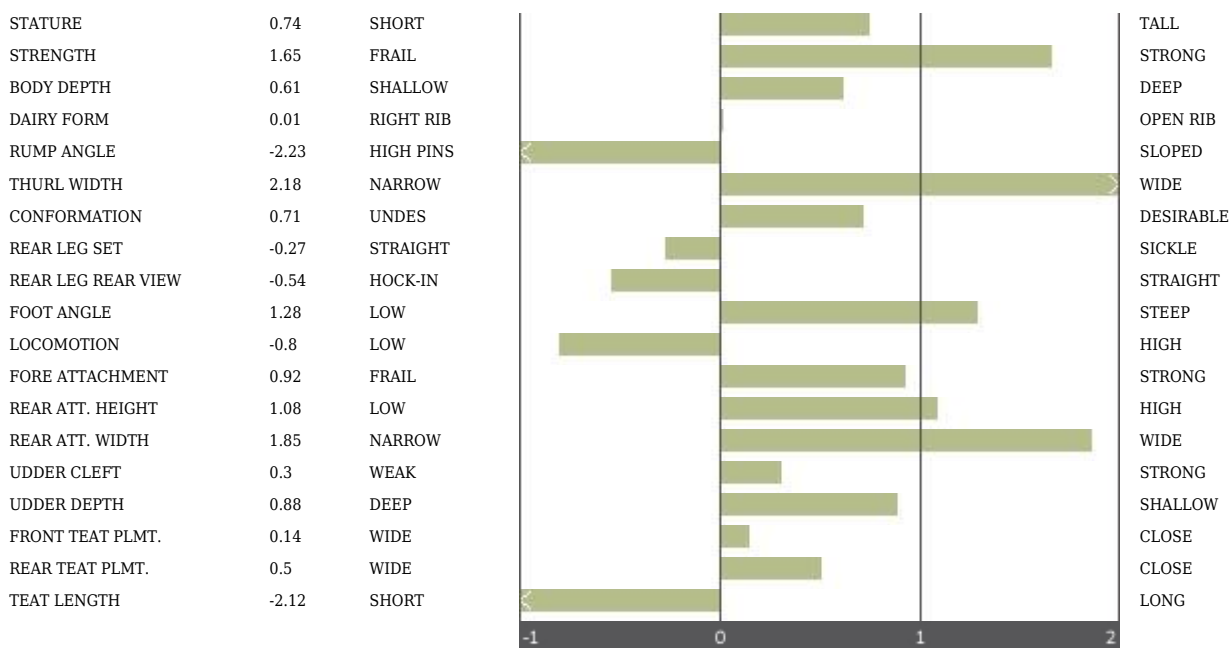

Cosmogold

Last update: 2022 April

CIRIO AGRICOLA COSMOGOLD GAP

IT061990507368 - NAAB N.D. - aAa: N.D.

O-COSMOPOLITAN x GOLDDAY x JARDIN

1st Dam: ZANI GOLDDAY GERMANY VG 87

2nd Dam: ZANI JARDIN MIRIAM VG 88

GPFT: +2898		IES: +260		ICS-PR: -326	
Production		Conformation		Management Traits	
Milk	+1051	Type	+0,54	Sire calving ease	94
Pr. %	+0,12	Udder comp.	+0,58	Daughter calving ease	98
Pr. kg	+50	Feet & Legs comp.	-0,28	Milking speed	106
Fat %	-0,12	Rel. %	88	SCS	92
Fat kg	+26	Milk qualities		Udder health	93
Daughters	139	K - casein	AA	Longevity	99
Herds	88	Beta Casein	A2A2	Fertility	99
Rel. %	95	Beta - Lactoglobulin	AB	Feed Efficiency Index (PFE)	n/a
		Pro Caseus	n/a	BCS	107
				Grazing	n/a

LINEAR TRAITS

GTPI n/a

NET MERIT \$ n/a