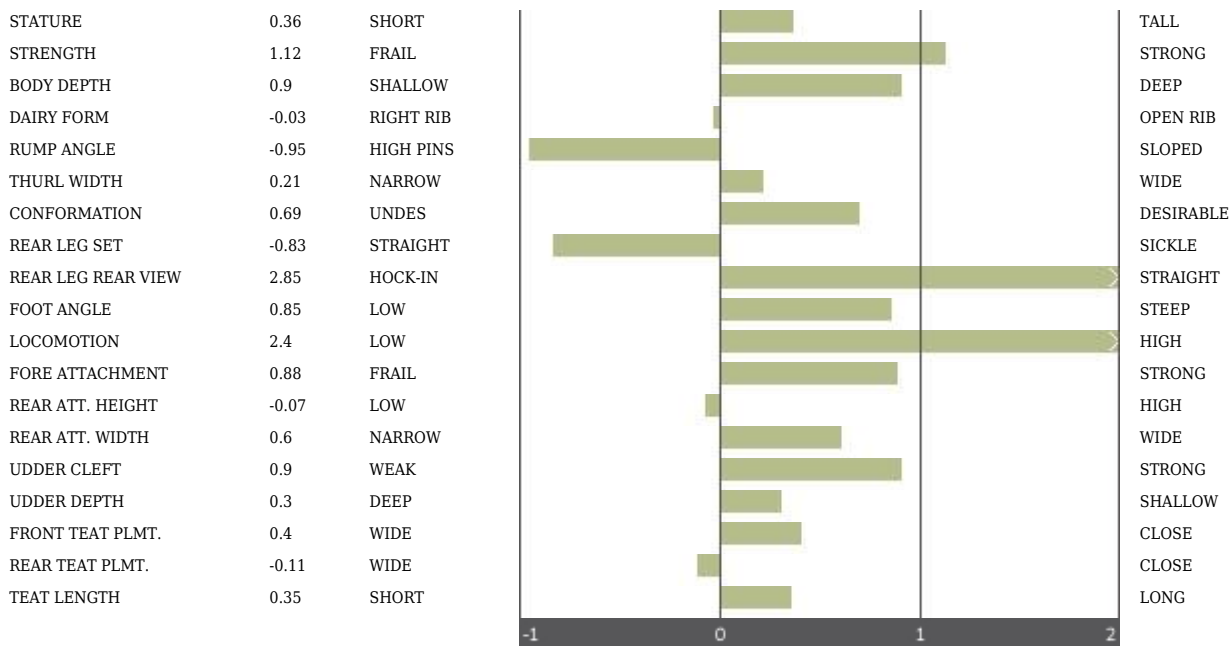

## VEECOM CANOVA

TV TL TY  
 NL000738307482 - NAAB N.D. - aAa: N.D.  
**SUREFIRE x SAM x STORM**  
 1st Dam: SABBIONA BAY ET EX 93  
 2nd Dam: SABBIONA CRUDA EX 93

Last update: 2022 April

GPFT: +2043		IES: -151		ICS-PR: -707	
Production		Conformation		Management Traits	
Milk	-472	Type	+0,69	Sire calving ease	95
Pr. %	+0,05	Udder comp.	+0,46	Daughter calving ease	100
Pr. kg	-9	Feet & Legs comp.	+2,38	Milking speed	107
Fat %	+0,08	Rel. %	89	SCS	100
Fat kg	-9	Milk qualities		Udder health	100
Daughters	221			Longevity	99
Herds	123	K - casein	AA	Fertility	96
Rel. %	95	Beta Casein	A2A2	Feed Efficiency Index (PFE)	n/a
		Beta - Lactoglobulin	AB	BCS	105
		Pro Caseus	n/a	Grazing	n/a

### LINEAR TRAITS

GTPI n/a

NET MERIT \$ n/a